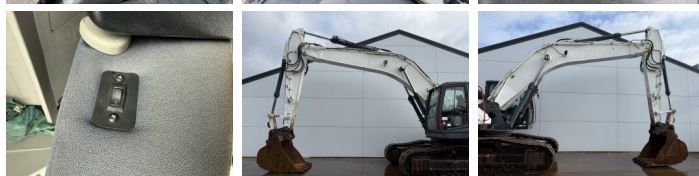

Available at Boss Machinery! This Kobelco SK300NLC-10 Excavators from 2015 has an engine power of 200 kW and counts 10474 operational hours. The total weight of this Kobelco SK300NLC-10 is 31200 kg and the dimensions are 10.75 x 2.99 x 3.24. Furthermore, this SK300NLC-10 is equipped with Camera, Radio, Heated Seat, Quick coupler, Extra hydraulic function, Hammer function, Central greasing. The Kobelco Excavators also has a CE + EPA marking. Do you want more information or do you want to try the Kobelco SK300NLC-10 at our yard? Please let us know.

Opties

Camera

Radio
Heated Seat
Quick coupler
Extra hydraulic function
Hammer function
Central greasing