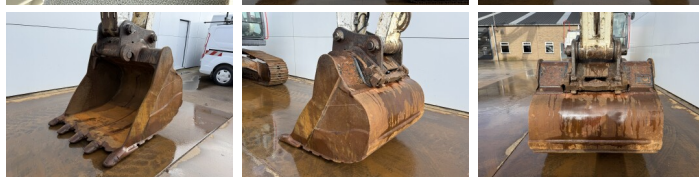

Available at Boss Machinery! This Kobelco SK300NLC-10 Excavators from 2015 has an engine power of 200 kW and counts 10474 operational hours. The total weight of this Kobelco SK300NLC-10 is 31200 kg and the dimensions are 10.75 x 2.99 x 3.24. Furthermore, this SK300NLC-10 is equipped with Camera, Radio, Heated Seat, Quick coupler, Extra hydraulic function, Hammer function, Central greasing. The Kobelco Excavators also has a CE + EPA marking. Do you want more information or do you want to try the Kobelco SK300NLC-10 at our yard? Please let us know.

Maten / Gewichten

L*W*H: **10.75 x 2.99 x 3.24**
Weight: **31200**

Motor informatie

Engine brand: **Hino**
Engine model: **J08E-VV**
Cylinders: **6**
Turbo
Capacity in kW: **200**

Banden / Rupsen

Plate % **70**
Sprocket % **70**
Chain % **70**
Plate width: **60 cm**

Opties

Camera

Radio
Heated Seat
Quick coupler
Extra hydraulic function
Hammer function
Central greasing