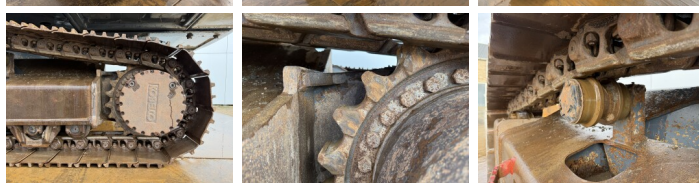

Available at Boss Machinery! This Kobelco SK300NLC-10 Excavators from 2015 has an engine power of 200 kW and counts 10474 operational hours. The total weight of this Kobelco SK300NLC-10 is 31200 kg and the dimensions are 10.75 x 2.99 x 3.24. Furthermore, this SK300NLC-10 is equipped with Camera, Radio, Heated Seat, Quick coupler, Extra hydraulic function, Hammer function, Central greasing. The Kobelco Excavators also has a CE + EPA marking. Do you want more information or do you want to try the Kobelco SK300NLC-10 at our yard? Please let us know.

Maten / Gewichten

L*W*H: **10.75 x 2.99 x 3.24**
Weight: **31200**

Motor informatie

Engine brand: **Hino**
Engine model: **J08E-VV**
Cylinders: **6**
Turbo
Capacity in kW: **200**

Banden / Rupsen

Plate % **70**
Sprocket % **70**
Chain % **70**
Plate width: **60 cm**

Opties

Camera

Radio
Heated Seat
Quick coupler
Extra hydraulic function
Hammer function
Central greasing