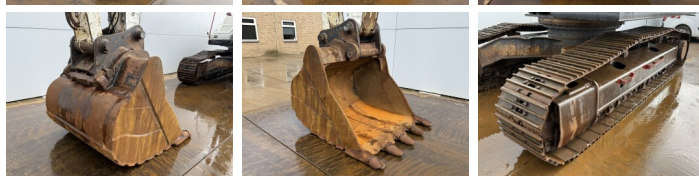

Available at Boss Machinery! This Kobelco SK300NLC-10 Excavators from 2015 has an engine power of 200 kW and counts 10474 operational hours. The total weight of this Kobelco SK300NLC-10 is 31200 kg and the dimensions are 10.75 x 2.99 x 3.24. Furthermore, this SK300NLC-10 is equipped with Camera, Radio, Heated Seat, Quick coupler, Extra hydraulic function, Hammer function, Central greasing. The Kobelco Excavators also has a CE + EPA marking. Do you want more information or do you want to try the Kobelco SK300NLC-10 at our yard? Please let us know.

Maten / Gewichten

L*W*H: **10.75 x 2.99 x 3.24**
Weight: **31200**

Motor informatie

Engine brand: **Hino**
Engine model: **J08E-VV**
Cylinders: **6**
Turbo
Capacity in kW: **200**

Banden / Rupsen

Plate % **70**
Sprocket % **70**
Chain % **70**
Plate width: **60 cm**

Opties

Camera

Radio
Heated Seat
Quick coupler
Extra hydraulic function
Hammer function
Central greasing