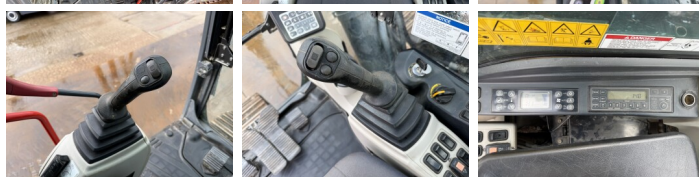

Available at Boss Machinery! This Kobelco SK300NLC-10 Excavators from 2015 has an engine power of 200 kW and counts 10474 operational hours. The total weight of this Kobelco SK300NLC-10 is 31200 kg and the dimensions are 10.75 x 2.99 x 3.24. Furthermore, this SK300NLC-10 is equipped with Camera, Radio, Heated Seat, Quick coupler, Extra hydraulic function, Hammer function, Central greasing. The Kobelco Excavators also has a CE + EPA marking. Do you want more information or do you want to try the Kobelco SK300NLC-10 at our yard? Please let us know.

Maten / Gewichten

L*W*H: **10.75 x 2.99 x 3.24**
Weight: **31200**

Motor informatie

Engine brand: **Hino**
Engine model: **J08E-VV**
Cylinders: **6**
Turbo
Capacity in kW: **200**

Banden / Rupsen

Plate % **70**
Sprocket % **70**
Chain % **70**
Plate width: **60 cm**

Opties

Camera

Radio
Heated Seat
Quick coupler
Extra hydraulic function
Hammer function
Central greasing