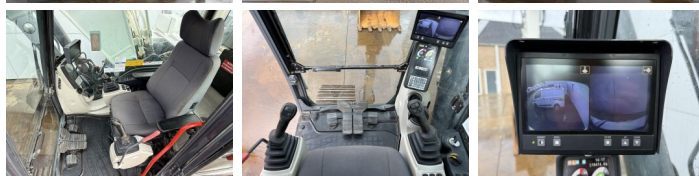

Available at Boss Machinery! This Kobelco SK300NLC-10 Excavators from 2015 has an engine power of 200 kW and counts 10474 operational hours. The total weight of this Kobelco SK300NLC-10 is 31200 kg and the dimensions are 10.75 x 2.99 x 3.24. Furthermore, this SK300NLC-10 is equipped with Camera, Radio, Heated Seat, Quick coupler, Extra hydraulic function, Hammer function, Central greasing. The Kobelco Excavators also has a CE + EPA marking. Do you want more information or do you want to try the Kobelco SK300NLC-10 at our yard? Please let us know.

Opties

Camera

Radio
Heated Seat
Quick coupler
Extra hydraulic function
Hammer function
Central greasing