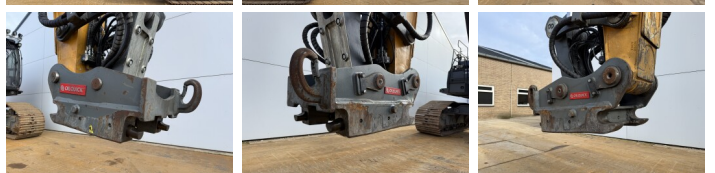

Liebherr

Liebherr R930 LC V

BOSS
MACHINERY

€ 109.500excl.

Year **2020**
Reference number **BM007222**
Hours **7.073**

Algemeen

Type **R930 LC-V Full spec!**
Location **Veldhoven, Netherlands**
Certificaat **CE**

Description

Available at Boss Machinery! This Liebherr R930 LC-V Full spec! Excavators from 2020 has an engine power of 180 kW and counts 7073 operational hours. The total weight of this Liebherr R930 LC-V Full spec! is 38300 kg and the dimensions are 10.25 x 3.65 x 3.47. Furthermore, this R930 LC-V Full spec! is equipped with Camera, Radio, Heated Seat, Quick coupler, Extra hydraulic function, Hammer function, Central greasing. The Liebherr Excavators also has a CE marking. Do you want more information or do you want to try the Liebherr R930 LC-V Full spec! at our yard? Please let us know.

Maten / Gewichten

Weight: **38300**
L*W*H: **10.25 x 3.65 x 3.47**

Motor informatie

Engine brand: **Liebherr**
Engine model: **D934 A7-25**
Cylinders: **4**
Turbo
Capacity in kW: **180**

Banden / Rupsen

Chain % **70**
Plate % **30**
Sprocket % **70**
Plate width: **75 cm**

Opties

Camera

Radio

Heated Seat

Quick coupler

Extra hydraulic function

Hammer function

Central greasing