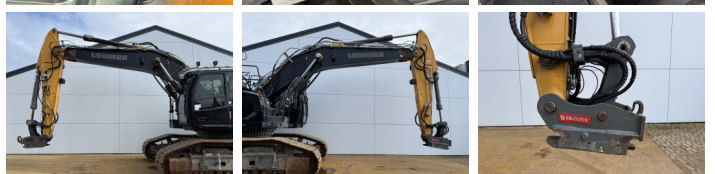

Liebherr

Liebherr R930 LC V

BOSS
MACHINERY

€ 109.500excl.

Year **2020**
Reference number **BM007222**
Hours **7.073**

Algemeen

Type **R930 LC-V Full spec!**
Location **Veldhoven, Netherlands**
Certificaat **CE**

Description

Available at Boss Machinery! This Liebherr R930 LC-V Full spec! Excavators from 2020 has an engine power of 180 kW and counts 7073 operational hours. The total weight of this Liebherr R930 LC-V Full spec! is 38300 kg and the dimensions are 10.25 x 3.65 x 3.47. Furthermore, this R930 LC-V Full spec! is equipped with Camera, Radio, Heated Seat, Quick coupler, Extra hydraulic function, Hammer function, Central greasing. The Liebherr Excavators also has a CE marking. Do you want more information or do you want to try the Liebherr R930 LC-V Full spec! at our yard? Please let us know.

Maten / Gewichten

Weight: **38300**
L*W*H: **10.25 x 3.65 x 3.47**

Motor informatie

Engine brand: **Liebherr**
Engine model: **D934 A7-25**
Cylinders: **4**
Turbo
Capacity in kW: **180**

Banden / Rupsen

Chain % **70**
Plate % **30**
Sprocket % **70**
Plate width: **75 cm**

Opties

Camera

Radio

Heated Seat

Quick coupler

Extra hydraulic function

Hammer function

Central greasing