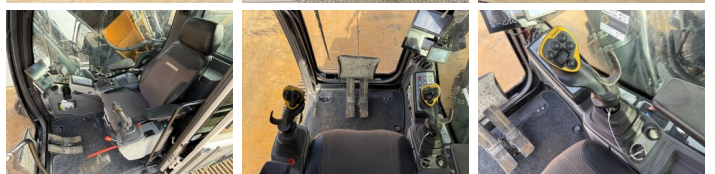

Description

Available at Boss Machinery! This Liebherr R930 LC-V Full spec! Excavators from 2020 has an engine power of 180 kW and counts 7073 operational hours. The total weight of this Liebherr R930 LC-V Full spec! is 38300 kg and the dimensions are 10.25 x 3.65 x 3.47. Furthermore, this R930 LC-V Full spec! is equipped with Camera, Radio, Heated Seat, Quick coupler, Extra hydraulic function, Hammer function, Central greasing. The Liebherr Excavators also has a CE marking. Do you want more information or do you want to try the Liebherr R930 LC-V Full spec! at our yard? Please let us know.

Maten / Gewichten

Weight: **38300**
L*W*H: **10.25 x 3.65 x 3.47**

Motor informatie

Engine brand: **Liebherr**
Engine model: **D934 A7-25**
Cylinders: **4**
Turbo
Capacity in kW: **180**

Banden / Rupsen

Chain % **70**
Plate % **30**
Sprocket % **70**
Plate width: **75 cm**

Opties

Camera

Radio

Heated Seat

Quick coupler

Extra hydraulic function

Hammer function

Central greasing