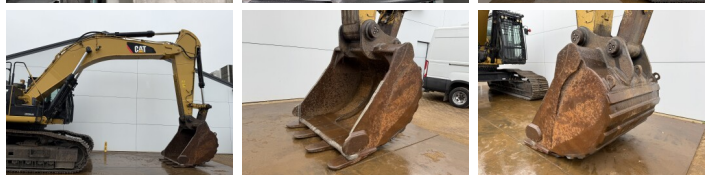

Caterpillar

Caterpillar 349ELME

BOSS
MACHINERY

€ 72.500excl.

Year **2015**
Reference number **BM007249**
Hours **18.900**

Algemeen

Type **349ELME**
Location **Veldhoven, Netherlands**
Certificaat **CE**

Description

Available at Boss Machinery! This Caterpillar 349ELME Excavators from 2015 has an engine power of 317 kW and counts 18900 operational hours. The total weight of this Caterpillar 349ELME is 52200 kg and the dimensions are 11.77 x 3.64 x 4.08. Furthermore, this 349ELME is equipped with Camera, Radio, Heated Seat, Central greasing. The Caterpillar Excavators also has a CE marking. Do you want more information or do you want to try the Caterpillar 349ELME at our yard? Please let us know.

Maten / Gewichten

L*W*H: **11.77 x 3.64 x 4.08**
Weight: **52200**

Motor informatie

Engine brand: **Caterpillar**
Engine model: **C13**
Cylinders: **6**
Turbo
Capacity in kW: **317**

Banden / Rupsen

Plate % **70**
Sprocket % **60**
Chain % **60**
Plate width: **75 cm**

Opties

Camera

Radio
Heated Seat
Central greasing