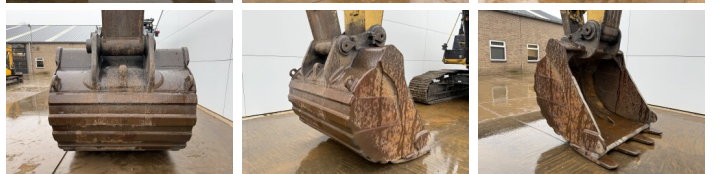

Caterpillar

Caterpillar 349ELME

BOSS
MACHINERY

€ 72.500excl.

Year **2015**
Reference number **BM007249**
Hours **18.900**

Algemeen

Type **349ELME**
Location **Veldhoven, Netherlands**
Certificaat **CE**

Description

Available at Boss Machinery! This Caterpillar 349ELME Excavators from 2015 has an engine power of 317 kW and counts 18900 operational hours. The total weight of this Caterpillar 349ELME is 52200 kg and the dimensions are 11.77 x 3.64 x 4.08. Furthermore, this 349ELME is equipped with Camera, Radio, Heated Seat, Central greasing. The Caterpillar Excavators also has a CE marking. Do you want more information or do you want to try the Caterpillar 349ELME at our yard? Please let us know.

Maten / Gewichten

L*W*H: **11.77 x 3.64 x 4.08**
Weight: **52200**

Motor informatie

Engine brand: **Caterpillar**
Engine model: **C13**
Cylinders: **6**
Turbo
Capacity in kW: **317**

Banden / Rupsen

Plate % **70**
Sprocket % **60**
Chain % **60**
Plate width: **75 cm**

Opties

Camera