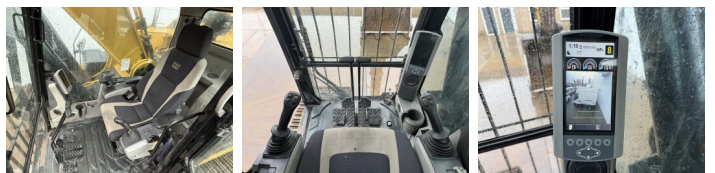

Available at Boss Machinery! This Caterpillar 349ELME Excavators from 2015 has an engine power of 317 kW and counts 18900 operational hours. The total weight of this Caterpillar 349ELME is 52200 kg and the dimensions are 11.77 x 3.64 x 4.08. Furthermore, this 349ELME is equipped with Camera, Radio, Heated Seat, Central greasing. The Caterpillar Excavators also has a CE marking. Do you want more information or do you want to try the Caterpillar 349ELME at our yard? Please let us know.

Opties

Camera

Radio
Heated Seat
Central greasing