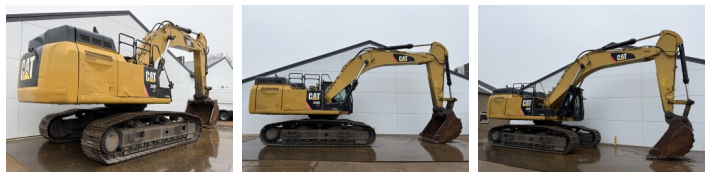

Caterpillar

Caterpillar 349ELME

BOSS
MACHINERY

€ 72.500excl.

Year **2015**
Reference number **BM007249**
Hours **18.900**

Algemeen

Type **349ELME**
Location **Veldhoven, Netherlands**
Certificaat **CE**

Description

Available at Boss Machinery! This Caterpillar 349ELME Excavators from 2015 has an engine power of 317 kW and counts 18900 operational hours. The total weight of this Caterpillar 349ELME is 52200 kg and the dimensions are 11.77 x 3.64 x 4.08. Furthermore, this 349ELME is equipped with Camera, Radio, Heated Seat, Central greasing. The Caterpillar Excavators also has a CE marking. Do you want more information or do you want to try the Caterpillar 349ELME at our yard? Please let us know.

Maten / Gewichten

L*W*H: **11.77 x 3.64 x 4.08**
Weight: **52200**

Motor informatie

Engine brand: **Caterpillar**
Engine model: **C13**
Cylinders: **6**
Turbo
Capacity in kW: **317**

Banden / Rupsen

Plate % **70**
Sprocket % **60**
Chain % **60**
Plate width: **75 cm**

Opties

Camera