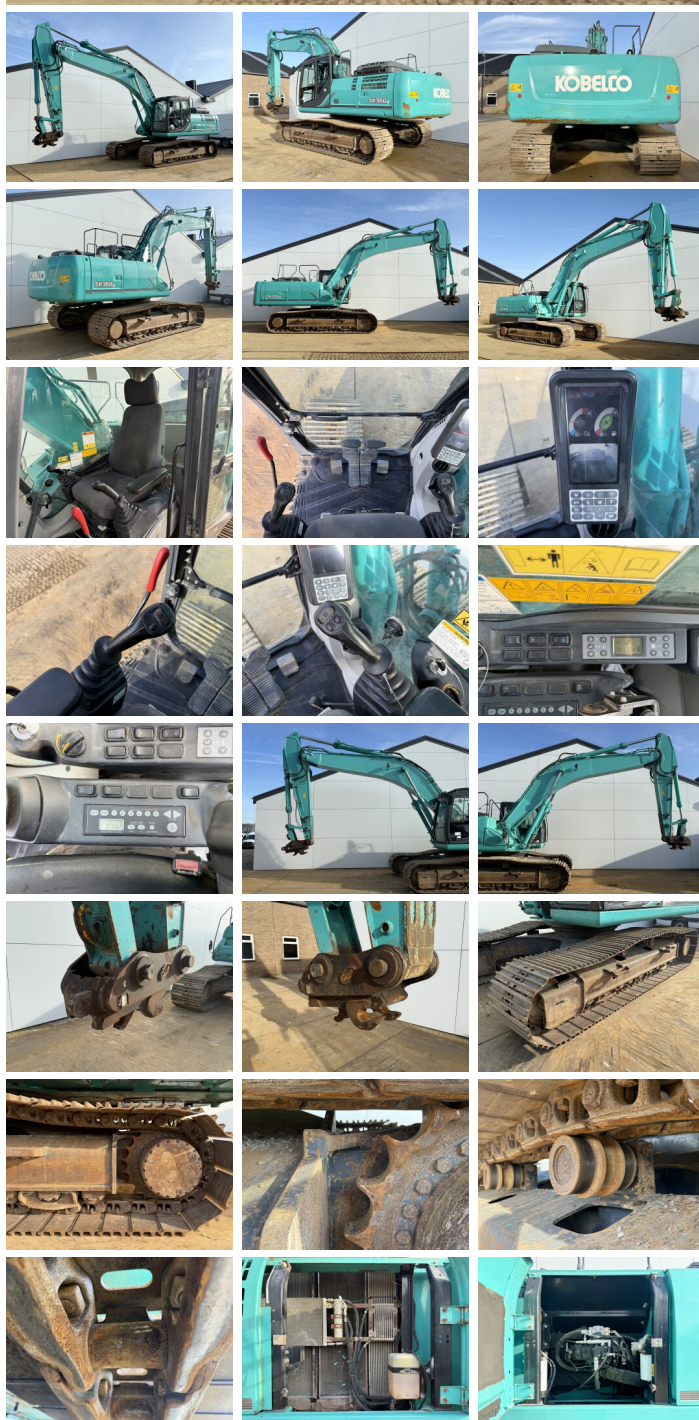

Kobelco

Kobelco SK350LC-9

BOSS
MACHINERY

€ 44.500excl.

Year **2015**
Reference number **BM007209**
Hours **14.706**

Algemeen

Type **SK350LC-9**
Location **Veldhoven, Netherlands**
Certificaat **CE**

Description
Available at Boss Machinery! This Kobelco SK350LC-9 Excavators from 2015 has an engine power of 213 kW and counts 14706 operational hours. The total weight of this Kobelco SK350LC-9 is 36900 kg and the dimensions are 11.01 x 3.40 x 3.37. Furthermore, this SK350LC-9 is equipped with Camera, Radio, Heated Seat, Quick coupler, Extra hydraulic function, Hammer function. The Kobelco Excavators also has a CE marking. Do you want more information or do you want to try the Kobelco SK350LC-9 at our yard? Please let us know.

Maten / Gewichten

Weight: **36900**
L*W*H: **11.01 x 3.40 x 3.37**

Motor informatie

Engine brand: **HINO**
Engine model: **JO8E-UV**
Cylinders: **6**
Turbo
Capacity in kW: **213**

Banden / Rupsen

Sprocket % **20**
Chain % **40**
Plate % **80**
Plate width: **80 cm**

Opties

Camera

Radio

Heated Seat

Quick coupler

Extra hydraulic function

Hammer function