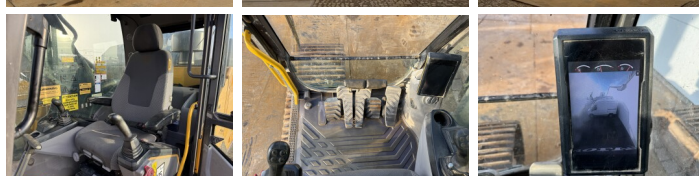

Volvo

Volvo EC380EL

BOSS
MACHINERY

Year **2014**
Reference number **BM007187**
Hours **9.523**

Algemeen

Type **EC380EL**
Location **Veldhoven, Netherlands**
Certificaat **CE**
Available at Boss Machinery! This Volvo EC380EL Excavators from 2014 has an engine power of 226 kW and counts 9523 operational hours. The total weight of this Volvo EC380EL is 43000 kg and the dimensions are 11.28 x 3.47 x 3.31 . Furthermore, this EC380EL is equipped with Camera, Quick coupler, Radio, Extra hydraulic function, Hammer function. The Volvo Excavators also has a CE marking. Do you want more information or do you want to try the Volvo EC380EL at our yard? Please let us know.

Description

Maten / Gewichten

L*W*H: **11.28 x 3.47 x 3.31**
Weight: **43000**

Motor informatie

Engine brand: **Volvo**
Engine model: **D13J**
Cylinders: **6**
Turbo
Capacity in kW: **226**

Banden / Rupsen

Plate % **60**
Sprocket % **70**
Chain % **80**
Plate width: **70 cm**

Opties

Camera
Quick coupler
Radio

Extra hydraulic function
Hammer function