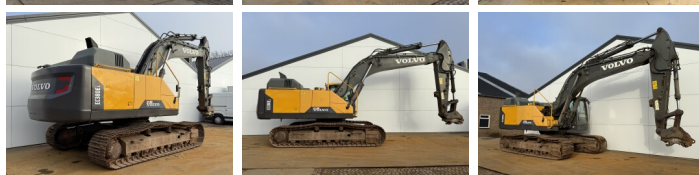

Volvo

Volvo EC380EL

BOSS
MACHINERY

Year **2014**
Reference number **BM007187**
Hours **9.523**

Algemeen

Type **EC380EL**
Location **Veldhoven, Netherlands**
Certificaat **CE**
Available at Boss Machinery! This Volvo EC380EL Excavators from 2014 has an engine power of 226 kW and counts 9523 operational hours. The total weight of this Volvo EC380EL is 43000 kg and the dimensions are 11.28 x 3.47 x 3.31 . Furthermore, this EC380EL is equipped with Camera, Quick coupler, Radio, Extra hydraulic function, Hammer function. The Volvo Excavators also has a CE marking. Do you want more information or do you want to try the Volvo EC380EL at our yard? Please let us know.

Description

Maten / Gewichten

L*W*H: **11.28 x 3.47 x 3.31**
Weight: **43000**

Motor informatie

Engine brand: **Volvo**
Engine model: **D13J**
Cylinders: **6**
Turbo
Capacity in kW: **226**

Banden / Rupsen

Plate % **60**
Sprocket % **70**
Chain % **80**
Plate width: **70 cm**

Opties

Camera
Quick coupler
Radio

Extra hydraulic function
Hammer function