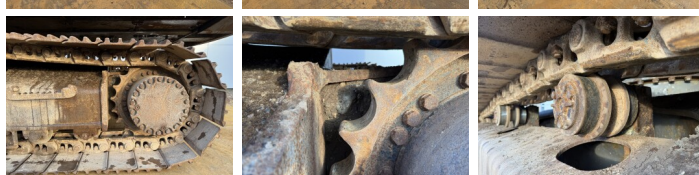

Volvo

Volvo EC380EL

BOSS
MACHINERY

Year **2014**
Reference number **BM007187**
Hours **9.523**

Algemeen

Type **EC380EL**
Location **Veldhoven, Netherlands**
Certificaat **CE**
Available at Boss Machinery! This Volvo EC380EL Excavators from 2014 has an engine power of 226 kW and counts 9523 operational hours. The total weight of this Volvo EC380EL is 43000 kg and the dimensions are 11.28 x 3.47 x 3.31 . Furthermore, this EC380EL is equipped with Camera, Quick coupler, Radio, Extra hydraulic function, Hammer function. The Volvo Excavators also has a CE marking. Do you want more information or do you want to try the Volvo EC380EL at our yard? Please let us know.

Description

Maten / Gewichten

L*W*H: **11.28 x 3.47 x 3.31**
Weight: **43000**

Motor informatie

Engine brand: **Volvo**
Engine model: **D13J**
Cylinders: **6**
Turbo
Capacity in kW: **226**

Banden / Rupsen

Plate % **60**
Sprocket % **70**
Chain % **80**
Plate width: **70 cm**

Opties

Camera
Quick coupler
Radio

Extra hydraulic function
Hammer function