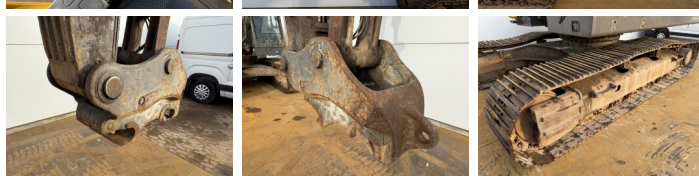

Volvo

Volvo EC380EL

BOSS
MACHINERY

Year **2014**
Reference number **BM007187**
Hours **9.523**

Algemeen

Type **EC380EL**
Location **Veldhoven, Netherlands**
Certificaat **CE**
Available at Boss Machinery! This Volvo EC380EL Excavators from 2014 has an engine power of 226 kW and counts 9523 operational hours. The total weight of this Volvo EC380EL is 43000 kg and the dimensions are 11.28 x 3.47 x 3.31 . Furthermore, this EC380EL is equipped with Camera, Quick coupler, Radio, Extra hydraulic function, Hammer function. The Volvo Excavators also has a CE marking. Do you want more information or do you want to try the Volvo EC380EL at our yard? Please let us know.

Description

Maten / Gewichten

L*W*H: **11.28 x 3.47 x 3.31**
Weight: **43000**

Motor informatie

Engine brand: **Volvo**
Engine model: **D13J**
Cylinders: **6**
Turbo
Capacity in kW: **226**

Banden / Rupsen

Plate % **60**
Sprocket % **70**
Chain % **80**
Plate width: **70 cm**

Opties

Camera
Quick coupler
Radio

Extra hydraulic function
Hammer function