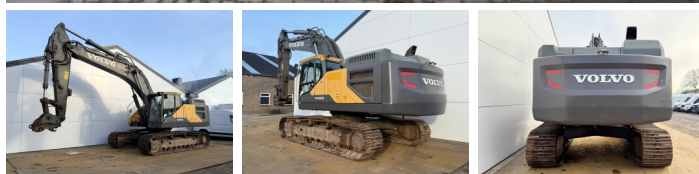

Volvo

Volvo EC380EL

BOSS
MACHINERY

Year **2014**
Reference number **BM007187**
Hours **9.523**

Algemeen

Type **EC380EL**
Location **Veldhoven, Netherlands**
Certificaat **CE**
Available at Boss Machinery! This Volvo EC380EL Excavators from 2014 has an engine power of 226 kW and counts 9523 operational hours. The total weight of this Volvo EC380EL is 43000 kg and the dimensions are 11.28 x 3.47 x 3.31 . Furthermore, this EC380EL is equipped with Camera, Quick coupler, Radio, Extra hydraulic function, Hammer function. The Volvo Excavators also has a CE marking. Do you want more information or do you want to try the Volvo EC380EL at our yard? Please let us know.

Description

Maten / Gewichten

L*W*H: **11.28 x 3.47 x 3.31**
Weight: **43000**

Motor informatie

Engine brand: **Volvo**
Engine model: **D13J**
Cylinders: **6**
Turbo
Capacity in kW: **226**

Banden / Rupsen

Plate % **60**
Sprocket % **70**
Chain % **80**
Plate width: **70 cm**

Opties

Camera
Quick coupler
Radio

Extra hydraulic function
Hammer function