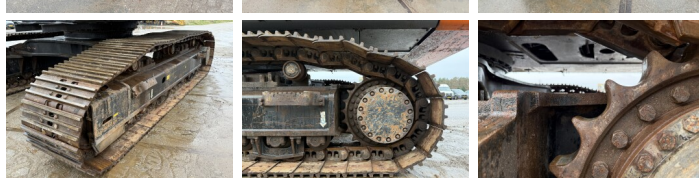

Hitachi

Hitachi ZX470LCH-3 - ZX470LCH-3 - 24mtr - Rebuild engine

€ 84.500excl.

Year **2010**
Reference number **BM006515**
Hours **9.670**

Algemeen

Type ZX470LCH-3 - 24mtr -
Rebuild engine
Location Veldhoven, Netherlands
Overig Stick: 10m - Boom: 13.50m
Certificaat CE + EPA

Description Available at Boss Machinery! This Hitachi ZX470LCH-3 - 24mtr - Rebuild engine Excavators from 2010 has an engine power of 260 kW and counts 9670 operational hours. The total weight of this Hitachi ZX470LCH-3 - 24mtr - Rebuild engine is 48100 kg and the dimensions are 18.50 x 3.84 x 3.49. Furthermore, this ZX470LCH-3 - 24mtr - Rebuild engine is equipped with Camera, Radio, Heated Seat, Hammer function, Central greasing. The Hitachi Excavators also has a CE + EPA marking. Do you want more information or do you want to try the Hitachi ZX470LCH-3 - 24mtr - Rebuild engine at our yard? Please let us know.

Maten / Gewichten

L*W*H: 18.50 x 3.84 x 3.49
Bucket (m): 2.4
Weight: 48100

Motor informatie

Engine brand: Isuzu
Engine model: AH-6WG1X
Cylinders: 6
Turbo
Capacity in kW: 260

BOSS
MACHINERY

Banden / Rupsen

Plate %	60
Sprocket %	60
Chain %	80
Plate width:	75 cm

Opties

Camera

Radio

Heated Seat

Hammer function

Central greasing