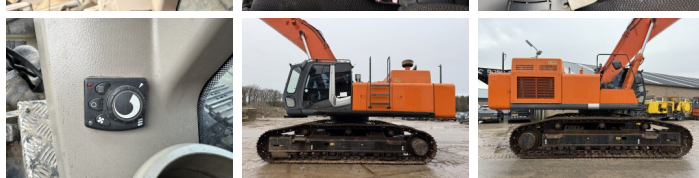

Hitachi

Hitachi ZX470LCH-3 - ZX470LCH-3 - 24mtr - Rebuild engine

€ 84.500excl.

Year **2010**
Reference number **BM006515**
Hours **9.670**

Algemeen

Type ZX470LCH-3 - 24mtr -
Rebuild engine
Location Veldhoven, Netherlands
Overig Stick: 10m - Boom: 13.50m
Certificaat CE + EPA

Description Available at Boss Machinery! This Hitachi ZX470LCH-3 - 24mtr - Rebuild engine Excavators from 2010 has an engine power of 260 kW and counts 9670 operational hours. The total weight of this Hitachi ZX470LCH-3 - 24mtr - Rebuild engine is 48100 kg and the dimensions are 18.50 x 3.84 x 3.49. Furthermore, this ZX470LCH-3 - 24mtr - Rebuild engine is equipped with Camera, Radio, Heated Seat, Hammer function, Central greasing. The Hitachi Excavators also has a CE + EPA marking. Do you want more information or do you want to try the Hitachi ZX470LCH-3 - 24mtr - Rebuild engine at our yard? Please let us know.

Maten / Gewichten

L*W*H: 18.50 x 3.84 x 3.49
Bucket (m): 2.4
Weight: 48100

Motor informatie

Engine brand: Isuzu
Engine model: AH-6WG1X
Cylinders: 6
Turbo
Capacity in kW: 260

BOSS
MACHINERY

Banden / Rupsen

Plate %	60
Sprocket %	60
Chain %	80
Plate width:	75 cm

Opties

Camera

Radio

Heated Seat

Hammer function

Central greasing