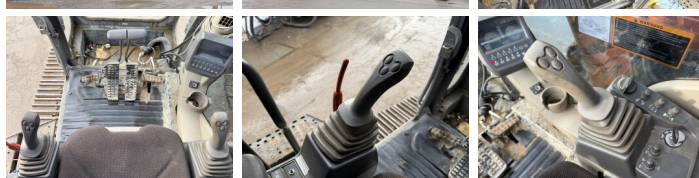

Hitachi

Hitachi ZX470LCH-3 - ZX470LCH-3 - 24mtr - Rebuild engine

€ 84.500excl.

Year **2010**
Reference number **BM006515**
Hours **9.670**

Algemeen

Type ZX470LCH-3 - 24mtr -
Rebuild engine
Location Veldhoven, Netherlands
Overig Stick: 10m - Boom: 13.50m
Certificaat CE + EPA

Description Available at Boss Machinery! This Hitachi ZX470LCH-3 - 24mtr - Rebuild engine Excavators from 2010 has an engine power of 260 kW and counts 9670 operational hours. The total weight of this Hitachi ZX470LCH-3 - 24mtr - Rebuild engine is 48100 kg and the dimensions are 18.50 x 3.84 x 3.49. Furthermore, this ZX470LCH-3 - 24mtr - Rebuild engine is equipped with Camera, Radio, Heated Seat, Hammer function, Central greasing. The Hitachi Excavators also has a CE + EPA marking. Do you want more information or do you want to try the Hitachi ZX470LCH-3 - 24mtr - Rebuild engine at our yard? Please let us know.

Maten / Gewichten

L*W*H: 18.50 x 3.84 x 3.49
Bucket (m): 2.4
Weight: 48100

Motor informatie

Engine brand: Isuzu
Engine model: AH-6WG1X
Cylinders: 6
Turbo
Capacity in kW: 260

BOSS
MACHINERY

Banden / Rupsen

Plate %	60
Sprocket %	60
Chain %	80
Plate width:	75 cm

Opties

Camera

Radio

Heated Seat

Hammer function

Central greasing