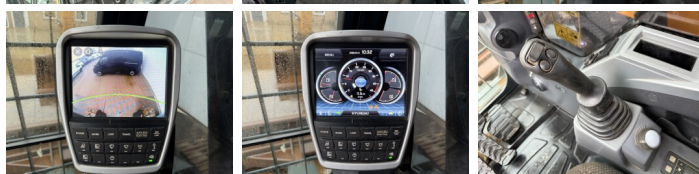

Hyundai

Hyundai HX235LCR

BOSS
MACHINERY

€ 64.500excl.

Year **2018**
Reference number **BM007228**
Hours **6.817**

Algemeen

Type **HX235LCR**
Location **Veldhoven, Netherlands**
Certificaat **CE + EPA**
Description
Available at Boss Machinery! This Hyundai HX235LCR Excavators from 2018 has an engine power of 129 kW and counts 6817 operational hours. The total weight of this Hyundai HX235LCR is 25500 kg and the dimensions are 9.75 x 2.99 x 3.10. Furthermore, this HX235LCR is equipped with Camera, Radio, Heated Seat, Quick coupler, Extra hydraulic function, Hammer function, Central greasing. The Hyundai Excavators also has a CE + EPA marking. Do you want more information or do you want to try the Hyundai HX235LCR at our yard? Please let us know.

Opties

Camera

Radio

Heated Seat

Quick coupler

Extra hydraulic function

Hammer function

Central greasing