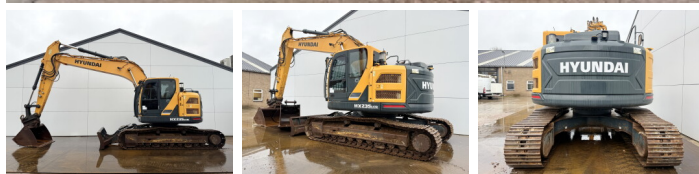

Hyundai

Hyundai HX235LCR

BOSS
MACHINERY

€ 64.500excl.

Year **2018**
Reference number **BM007228**
Hours **6.817**

Algemeen

Type **HX235LCR**
Location **Veldhoven, Netherlands**
Certificaat **CE + EPA**
Description
Available at Boss Machinery! This Hyundai HX235LCR Excavators from 2018 has an engine power of 129 kW and counts 6817 operational hours. The total weight of this Hyundai HX235LCR is 25500 kg and the dimensions are 9.75 x 2.99 x 3.10. Furthermore, this HX235LCR is equipped with Camera, Radio, Heated Seat, Quick coupler, Extra hydraulic function, Hammer function, Central greasing. The Hyundai Excavators also has a CE + EPA marking. Do you want more information or do you want to try the Hyundai HX235LCR at our yard? Please let us know.

Maten / Gewichten

Weight: **25500**
L*W*H: **9.75 x 2.99 x 3.10**

Motor informatie

Engine brand: **Cummins**
Engine model: **QSB6.7**
Cylinders: **6**
Turbo
Capacity in kW: **129**

Banden / Rupsen

Sprocket % **60**
Chain % **40**
Plate % **60**
Plate width: **60 cm**

Opties

Camera

Radio

Heated Seat

Quick coupler

Extra hydraulic function

Hammer function

Central greasing