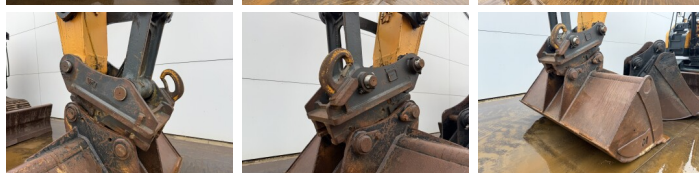

Hyundai

Hyundai HX235LCR

BOSS
MACHINERY

€ 64.500excl.

Year **2018**
Reference number **BM007228**
Hours **6.817**

Algemeen

Type **HX235LCR**
Location **Veldhoven, Netherlands**
Certificaat **CE + EPA**
Description
Available at Boss Machinery! This Hyundai HX235LCR Excavators from 2018 has an engine power of 129 kW and counts 6817 operational hours. The total weight of this Hyundai HX235LCR is 25500 kg and the dimensions are 9.75 x 2.99 x 3.10. Furthermore, this HX235LCR is equipped with Camera, Radio, Heated Seat, Quick coupler, Extra hydraulic function, Hammer function, Central greasing. The Hyundai Excavators also has a CE + EPA marking. Do you want more information or do you want to try the Hyundai HX235LCR at our yard? Please let us know.

Maten / Gewichten

Weight: **25500**
L*W*H: **9.75 x 2.99 x 3.10**

Motor informatie

Engine brand: **Cummins**
Engine model: **QSB6.7**
Cylinders: **6**
Turbo
Capacity in kW: **129**

Banden / Rupsen

Sprocket % **60**
Chain % **40**
Plate % **60**
Plate width: **60 cm**

Opties

Camera

Radio

Heated Seat

Quick coupler

Extra hydraulic function

Hammer function

Central greasing