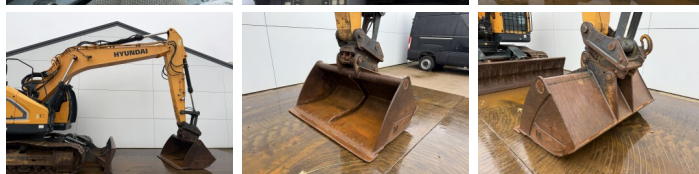

Hyundai

Hyundai HX235LCR

BOSS
MACHINERY

€ 64.500excl.

Year **2018**
Reference number **BM007228**
Hours **6.817**

Algemeen

Type **HX235LCR**
Location **Veldhoven, Netherlands**
Certificaat **CE + EPA**
Description
Available at Boss Machinery! This Hyundai HX235LCR Excavators from 2018 has an engine power of 129 kW and counts 6817 operational hours. The total weight of this Hyundai HX235LCR is 25500 kg and the dimensions are 9.75 x 2.99 x 3.10. Furthermore, this HX235LCR is equipped with Camera, Radio, Heated Seat, Quick coupler, Extra hydraulic function, Hammer function, Central greasing. The Hyundai Excavators also has a CE + EPA marking. Do you want more information or do you want to try the Hyundai HX235LCR at our yard? Please let us know.

Maten / Gewichten

Weight: **25500**
L*W*H: **9.75 x 2.99 x 3.10**

Motor informatie

Engine brand: **Cummins**
Engine model: **QSB6.7**
Cylinders: **6**
Turbo
Capacity in kW: **129**

Banden / Rupsen

Sprocket % **60**
Chain % **40**
Plate % **60**
Plate width: **60 cm**

Opties

Camera

Radio

Heated Seat

Quick coupler

Extra hydraulic function

Hammer function

Central greasing