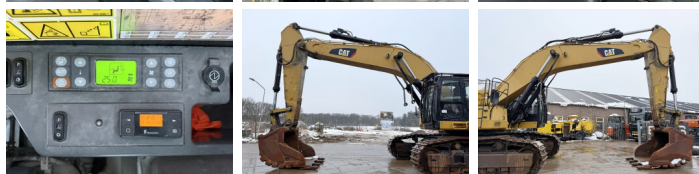

Caterpillar

Caterpillar 374FL

BOSS
MACHINERY

€ 119.000excl.

Year **2016**
Reference number **BM007197**
Hours **13.090**

Algemeen

Type **374FL**
Location **Veldhoven, Netherlands**
Dutch vehicle
Certificaat **CE + EPA**

Description

Available at Boss Machinery! This Caterpillar 374FL Excavators from 2016 has an engine power of 362 kW and counts 13090 operational hours. Always worked in The Netherlands. The total weight of this Caterpillar 374FL is 73100 kg and the dimensions are 13.25 x 4.07 x 4.46. Furthermore, this 374FL is equipped with Radio, Camera, Extra hydraulic function, Hammer function, Central greasing. The Caterpillar Excavators also has a CE + EPA marking. Do you want more information or do you want to try the Caterpillar 374FL at our yard? Please let us know.

Maten / Gewichten

L*W*H: **13.25 x 4.07 x 4.46**
Weight: **73100**

Motor informatie

Engine brand: **Caterpillar**
Engine model: **C15**
Cylinders: **6**
Turbo
Capacity in kW: **362**

Banden / Rupsen

Plate % **80**
Sprocket % **80**
Chain % **80**
Plate width: **65 cm**

Opties

Radio

Camera

Extra hydraulic function

Hammer function

Central greasing