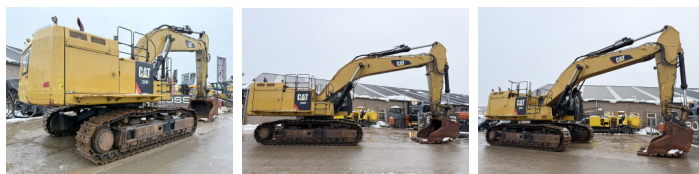

Caterpillar

Caterpillar 374FL

BOSS
MACHINERY

€ 119.000excl.

Year **2016**
Reference number **BM007197**
Hours **13.090**

Algemeen

Type **374FL**
Location **Veldhoven, Netherlands**
Dutch vehicle
Certificaat **CE + EPA**

Description

Available at Boss Machinery! This Caterpillar 374FL Excavators from 2016 has an engine power of 362 kW and counts 13090 operational hours. Always worked in The Netherlands. The total weight of this Caterpillar 374FL is 73100 kg and the dimensions are 13.25 x 4.07 x 4.46. Furthermore, this 374FL is equipped with Radio, Camera, Extra hydraulic function, Hammer function, Central greasing. The Caterpillar Excavators also has a CE + EPA marking. Do you want more information or do you want to try the Caterpillar 374FL at our yard? Please let us know.

Maten / Gewichten

L*W*H: **13.25 x 4.07 x 4.46**
Weight: **73100**

Motor informatie

Engine brand: **Caterpillar**
Engine model: **C15**
Cylinders: **6**
Turbo
Capacity in kW: **362**

Banden / Rupsen

Plate % **80**
Sprocket % **80**
Chain % **80**
Plate width: **65 cm**