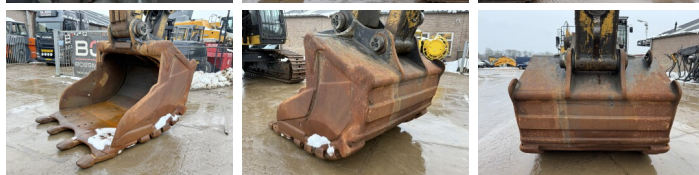

Caterpillar

Caterpillar 374FL

BOSS
MACHINERY

€ 119.000excl.

Year **2016**
Reference number **BM007197**
Hours **13.090**

Algemeen

Type **374FL**
Location **Veldhoven, Netherlands**
Dutch vehicle
Certificaat **CE + EPA**

Description

Available at Boss Machinery! This Caterpillar 374FL Excavators from 2016 has an engine power of 362 kW and counts 13090 operational hours. Always worked in The Netherlands. The total weight of this Caterpillar 374FL is 73100 kg and the dimensions are 13.25 x 4.07 x 4.46. Furthermore, this 374FL is equipped with Radio, Camera, Extra hydraulic function, Hammer function, Central greasing. The Caterpillar Excavators also has a CE + EPA marking. Do you want more information or do you want to try the Caterpillar 374FL at our yard? Please let us know.

Maten / Gewichten

L*W*H: **13.25 x 4.07 x 4.46**
Weight: **73100**

Motor informatie

Engine brand: **Caterpillar**
Engine model: **C15**
Cylinders: **6**
Turbo
Capacity in kW: **362**

Banden / Rupsen

Plate % **80**
Sprocket % **80**
Chain % **80**
Plate width: **65 cm**

Opties

Radio

Camera

Extra hydraulic function

Hammer function

Central greasing