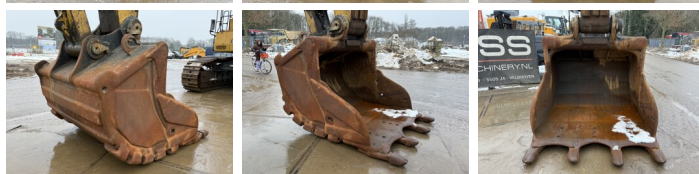

Caterpillar

Caterpillar 374FL

BOSS
MACHINERY

€ 119.000excl.

Year **2016**
Reference number **BM007197**
Hours **13.090**

Algemeen

Type **374FL**
Location **Veldhoven, Netherlands**
Dutch vehicle
Certificaat **CE + EPA**

Description

Available at Boss Machinery! This Caterpillar 374FL Excavators from 2016 has an engine power of 362 kW and counts 13090 operational hours. Always worked in The Netherlands. The total weight of this Caterpillar 374FL is 73100 kg and the dimensions are 13.25 x 4.07 x 4.46. Furthermore, this 374FL is equipped with Radio, Camera, Extra hydraulic function, Hammer function, Central greasing. The Caterpillar Excavators also has a CE + EPA marking. Do you want more information or do you want to try the Caterpillar 374FL at our yard? Please let us know.

Maten / Gewichten

L*W*H: **13.25 x 4.07 x 4.46**
Weight: **73100**

Motor informatie

Engine brand: **Caterpillar**
Engine model: **C15**
Cylinders: **6**
Turbo
Capacity in kW: **362**

Banden / Rupsen

Plate % **80**
Sprocket % **80**
Chain % **80**
Plate width: **65 cm**

Opties

Radio

Camera

Extra hydraulic function

Hammer function

Central greasing