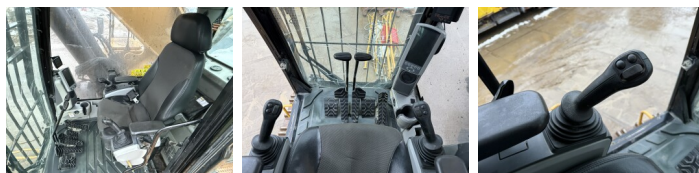

Description

Available at Boss Machinery! This Caterpillar 374FL Excavators from 2016 has an engine power of 362 kW and counts 13090 operational hours. Always worked in The Netherlands. The total weight of this Caterpillar 374FL is 73100 kg and the dimensions are 13.25 x 4.07 x 4.46. Furthermore, this 374FL is equipped with Radio, Camera, Extra hydraulic function, Hammer function, Central greasing. The Caterpillar Excavators also has a CE + EPA marking. Do you want more information or do you want to try the Caterpillar 374FL at our yard? Please let us know.

Opties

Radio

Camera

Extra hydraulic function

Hammer function

Central greasing