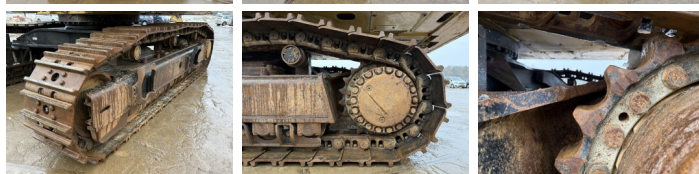

Description

Available at Boss Machinery! This Caterpillar 374FL Excavators from 2016 has an engine power of 362 kW and counts 13090 operational hours. Always worked in The Netherlands. The total weight of this Caterpillar 374FL is 73100 kg and the dimensions are 13.25 x 4.07 x 4.46. Furthermore, this 374FL is equipped with Radio, Camera, Extra hydraulic function, Hammer function, Central greasing. The Caterpillar Excavators also has a CE + EPA marking. Do you want more information or do you want to try the Caterpillar 374FL at our yard? Please let us know.

Maten / Gewichten

L*W*H: **13.25 x 4.07 x 4.46**
Weight: **73100**

Motor informatie

Engine brand: **Caterpillar**
Engine model: **C15**
Cylinders: **6**
Turbo
Capacity in kW: **362**

Banden / Rupsen

Plate % **80**
Sprocket % **80**
Chain % **80**
Plate width: **65 cm**

Opties

Radio

Camera

Extra hydraulic function

Hammer function

Central greasing