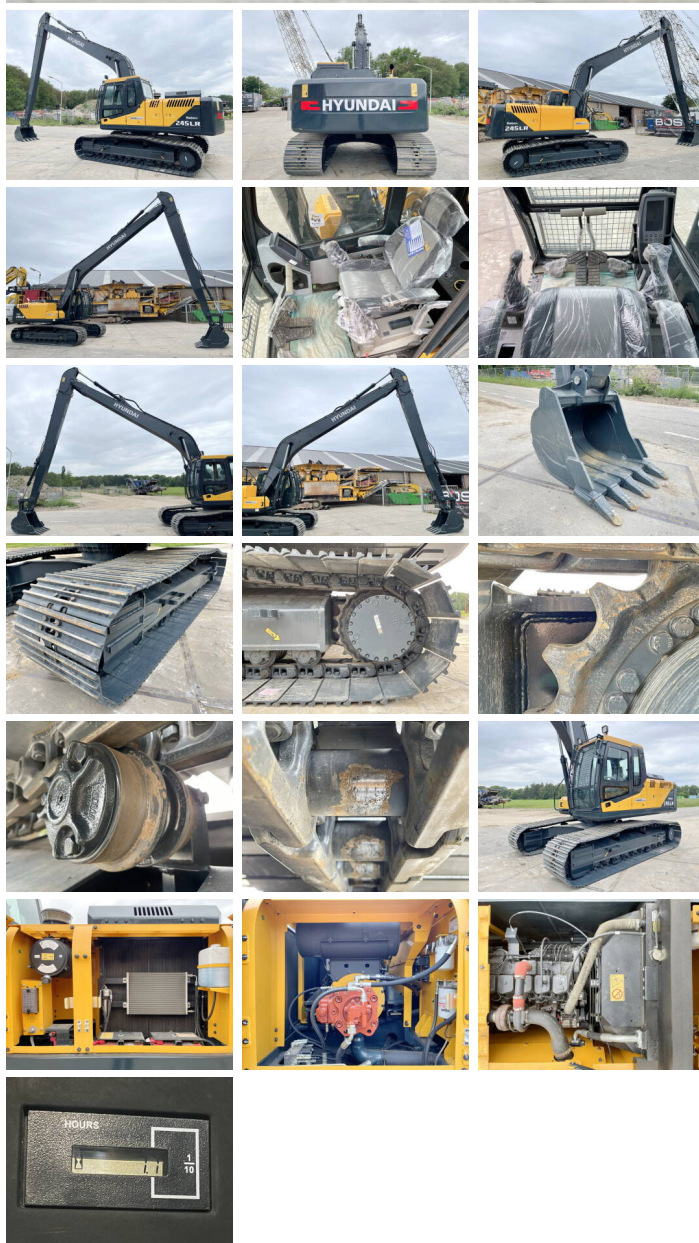

## Algemeen

Type R245LR \*Original Factory longreach\*  
Location Veldhoven, Netherlands  
Certificaat NOT FOR SALE IN EU / NO CE MARK  
Description Available at Boss Machinery! This Hyundai R245LR \*Original Factory longreach\* Excavators from 2026 has an engine power of 104 kW and counts 5 operational hours. The total weight of this Hyundai R245LR \*Original Factory longreach\* is 24500 kg and the dimensions are 12.10 x 3.19 x 3.30. Furthermore, this R245LR \*Original Factory longreach\* is equipped with Bluetooth, Radio, Air Conditioning. The Hyundai Excavators also has a NOT FOR SALE IN EU / NO CE MARK marking. Do you want more information or do you want to try the Hyundai R245LR \*Original Factory longreach\* at our yard? Please let us know.

## Maten / Gewichten

L\*W\*H: 12.10 x 3.19 x 3.30  
Weight: 24500 kg

## Motor informatie

Engine brand: Cummins  
Engine model: 6BT5.9C  
Turbo  
Capacity in kW: 104

# BOSS

MACHINERY

Chain % 100  
Plate width: 80 cm