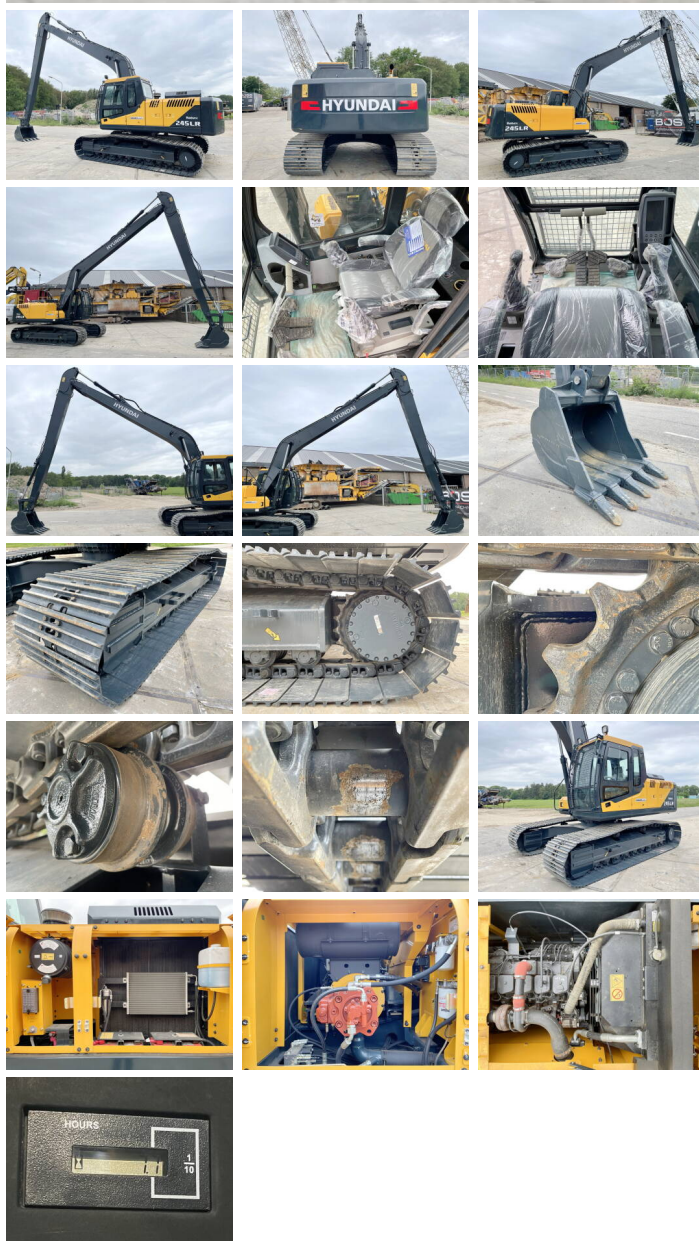

Hyundai

Hyundai R245LR New - Unused

€ 82.500excl.

Year **2026**
Reference number **BM005575**
Hours **5**

Algemeen

Type R245LR *Original Factory longreach*
Location Veldhoven, Netherlands
Certificaat NOT FOR SALE IN EU / NO CE MARK
Description Available at Boss Machinery! This Hyundai R245LR *Original Factory longreach* Excavators from 2026 has an engine power of 104 kW and counts 5 operational hours. The total weight of this Hyundai R245LR *Original Factory longreach* is 24500 kg and the dimensions are 12.10 x 3.19 x 3.30. Furthermore, this R245LR *Original Factory longreach* is equipped with Air Conditioning, Bluetooth, Radio. The Hyundai Excavators also has a NOT FOR SALE IN EU / NO CE MARK marking. Do you want more information or do you want to try the Hyundai R245LR *Original Factory longreach* at our yard? Please let us know.

Maten / Gewichten

L*W*H: 12.10 x 3.19 x 3.30
Weight: 24500 kg

Motor informatie

Engine brand: Cummins
Engine model: 6BT5.9C
Turbo
Capacity in kW: 104

Banden / Rupsen

Sprocket % 100

BOSS
MACHINERY

Chain %	100
Plate %	100
Plate width:	80 cm