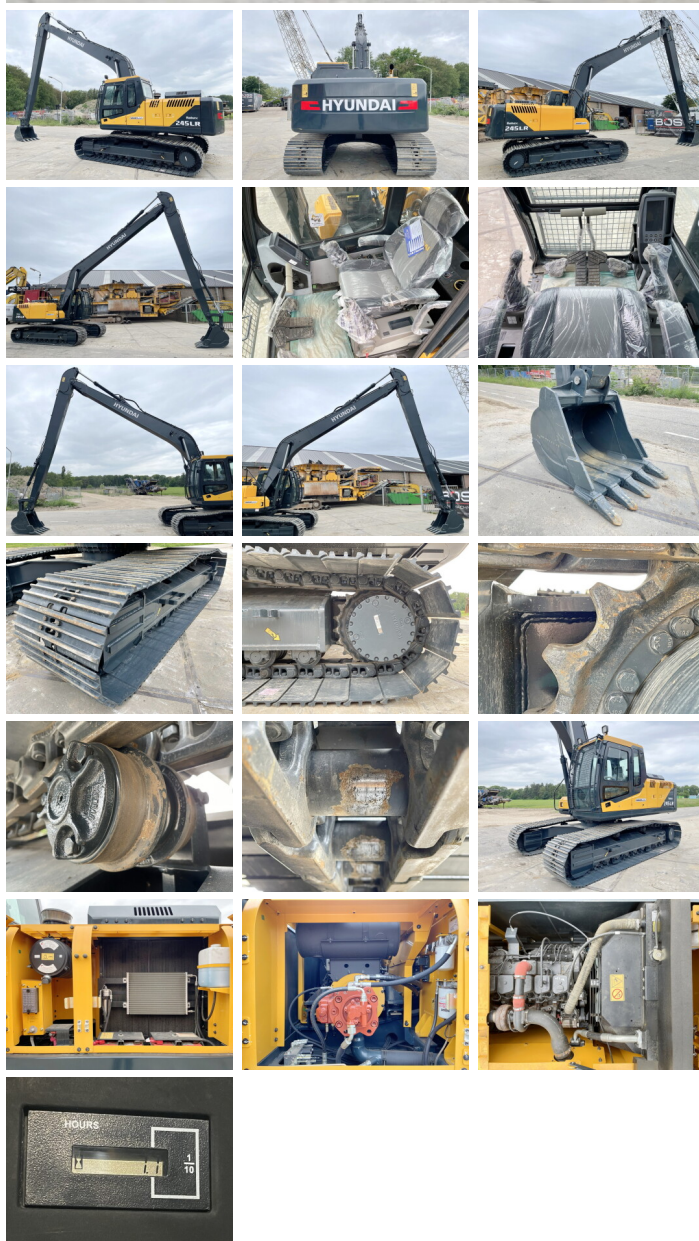

## Algemeen

Type R245LR \*Original Factory longreach\*  
Location Veldhoven, Netherlands  
Certificaat NOT FOR SALE IN EU / NO CE MARK  
Description Available at Boss Machinery! This Hyundai R245LR \*Original Factory longreach\* Excavators from 2026 has an engine power of 104 kW and counts 5 operational hours. The total weight of this Hyundai R245LR \*Original Factory longreach\* is 24500 kg and the dimensions are 12.10 x 3.19 x 3.30. Furthermore, this R245LR \*Original Factory longreach\* is equipped with Bluetooth, Radio, Air Conditioning. The Hyundai Excavators also has a NOT FOR SALE IN EU / NO CE MARK marking. Do you want more information or do you want to try the Hyundai R245LR \*Original Factory longreach\* at our yard? Please let us know.

## Maten / Gewichten

L\*W\*H: 12.10 x 3.19 x 3.30  
Weight: 24500 kg

## Motor informatie

Engine brand: Cummins  
Engine model: 6BT5.9C  
Turbo  
Capacity in kW: 104

## Banden / Rupsen

Plate % 100  
Sprocket % 100

**BOSS**  
MACHINERY

Chain % 100  
Plate width: 80 cm