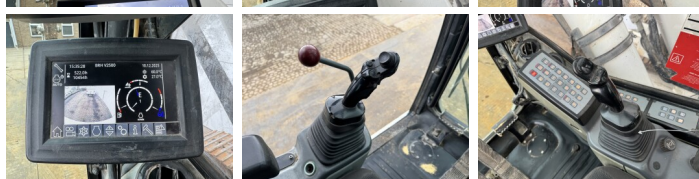

Liebherr

Liebherr R946LC

€ 56.000excl.

Year **2016**
Reference number **BM007156**
Hours **10.454**

Algemeen

Type **R946LC**
Location **Veldhoven, Netherlands**
Certificaat **CE + EPA**

Description Available at Boss Machinery! This Liebherr R946LC Excavators from 2016 has an engine power of 220 kW and counts 10454 operational hours. The total weight of this Liebherr R946LC is 44100 kg and the dimensions are 10.70 x 3.20 x 3.67 . Furthermore, this R946LC is equipped with Heated Seat, Quick coupler, HP Hammer Lines, Camera, Radio, Central greasing. The Liebherr Excavators also has a CE + EPA marking. Do you want more information or do you want to try the Liebherr R946LC at our yard? Please let us know.

Maten / Gewichten

L*W*H: **10.70 x 3.20 x 3.67**
Weight: **44100**

Motor informatie

Engine brand: **Liebherr**
Engine model: **D936 A7**
Cylinders: **6**
Turbo
Capacity in kW: **220**

Banden / Rupsen

Plate % **75**
Sprocket % **75**
Chain % **60**
Plate width: **60 cm**

Opties

BOSS
MACHINERY