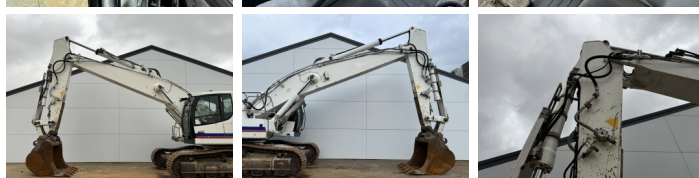

Liebherr

Liebherr R946LC

€ 56.000excl.

Year **2016**
Reference number **BM007156**
Hours **10.454**

Algemeen

Type **R946LC**
Location **Veldhoven, Netherlands**
Certificaat **CE + EPA**

Description Available at Boss Machinery! This Liebherr R946LC Excavators from 2016 has an engine power of 220 kW and counts 10454 operational hours. The total weight of this Liebherr R946LC is 44100 kg and the dimensions are 10.70 x 3.20 x 3.67 . Furthermore, this R946LC is equipped with Heated Seat, Quick coupler, HP Hammer Lines, Camera, Radio, Central greasing. The Liebherr Excavators also has a CE + EPA marking. Do you want more information or do you want to try the Liebherr R946LC at our yard? Please let us know.

Maten / Gewichten

L*W*H: **10.70 x 3.20 x 3.67**
Weight: **44100**

Motor informatie

Engine brand: **Liebherr**
Engine model: **D936 A7**
Cylinders: **6**
Turbo
Capacity in kW: **220**

Banden / Rupsen

Plate % **75**
Sprocket % **75**
Chain % **60**
Plate width: **60 cm**

Opties

BOSS
MACHINERY