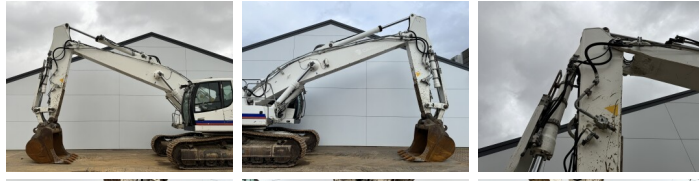

Liebherr

Liebherr R946LC

BOSS
MACHINERY

€ 56.000excl.

Year **2016**
Reference number **BM007156**
Hours **10.454**

Algemeen

Type R946LC
Location Veldhoven, Netherlands
Certificaat CE + EPA

Description Available at Boss Machinery! This Liebherr R946LC Excavators from 2016 has an engine power of 220 kW and counts 10454 operational hours. The total weight of this Liebherr R946LC is 44100 kg and the dimensions are 10.70 x 3.20 x 3.67 . Furthermore, this R946LC is equipped with Camera, Radio, Heated Seat, Quick coupler, HP Hammer Lines, Central greasing. The Liebherr Excavators also has a CE + EPA marking. Do you want more information or do you want to try the Liebherr R946LC at our yard? Please let us know.

Maten / Gewichten

Weight: 44100
L*W*H: 10.70 x 3.20 x 3.67

Motor informatie

Engine brand: Liebherr
Engine model: D936 A7
Cylinders: 6
Turbo
Capacity in kW: 220

Banden / Rupsen

Sprocket % 75
Chain % 60
Plate % 75
Plate width: 60 cm

Opties