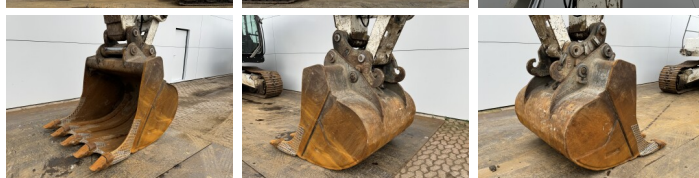

Liebherr

Liebherr R946LC

€ 56.000excl.

Year **2016**
Reference number **BM007156**
Hours **10.454**

Algemeen

Type **R946LC**
Location **Veldhoven, Netherlands**
Certificaat **CE + EPA**

Description Available at Boss Machinery! This Liebherr R946LC Excavators from 2016 has an engine power of 220 kW and counts 10454 operational hours. The total weight of this Liebherr R946LC is 44100 kg and the dimensions are 10.70 x 3.20 x 3.67 . Furthermore, this R946LC is equipped with Heated Seat, Quick coupler, HP Hammer Lines, Camera, Radio, Central greasing. The Liebherr Excavators also has a CE + EPA marking. Do you want more information or do you want to try the Liebherr R946LC at our yard? Please let us know.

Maten / Gewichten

L*W*H: **10.70 x 3.20 x 3.67**
Weight: **44100**

Motor informatie

Engine brand: **Liebherr**
Engine model: **D936 A7**
Cylinders: **6**
Turbo
Capacity in kW: **220**

Banden / Rupsen

Plate % **75**
Sprocket % **75**
Chain % **60**
Plate width: **60 cm**

Opties

BOSS
MACHINERY