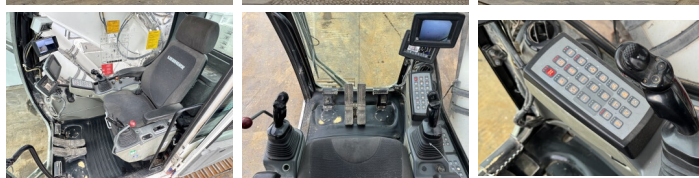

Liebherr

Liebherr R946LC

€ 56.000excl.

Year **2016**
Reference number **BM007156**
Hours **10.454**

Algemeen

Type **R946LC**
Location **Veldhoven, Netherlands**
Certificaat **CE + EPA**

Description Available at Boss Machinery! This Liebherr R946LC Excavators from 2016 has an engine power of 220 kW and counts 10454 operational hours. The total weight of this Liebherr R946LC is 44100 kg and the dimensions are 10.70 x 3.20 x 3.67 . Furthermore, this R946LC is equipped with Heated Seat, Quick coupler, HP Hammer Lines, Camera, Radio, Central greasing. The Liebherr Excavators also has a CE + EPA marking. Do you want more information or do you want to try the Liebherr R946LC at our yard? Please let us know.

Maten / Gewichten

L*W*H: **10.70 x 3.20 x 3.67**
Weight: **44100**

Motor informatie

Engine brand: **Liebherr**
Engine model: **D936 A7**
Cylinders: **6**
Turbo
Capacity in kW: **220**

Banden / Rupsen

Plate % **75**
Sprocket % **75**
Chain % **60**
Plate width: **60 cm**

Opties

BOSS
MACHINERY