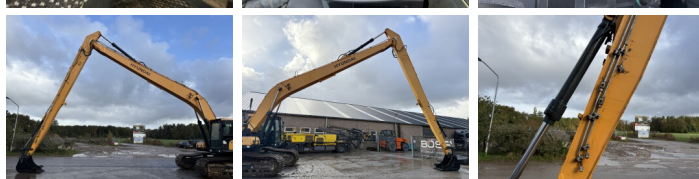

Hyundai

Hyundai HX300LR - 18 meter Long Reach

€ 79.500excl.

Year **2016**
Reference number **BM006997**
Hours **8.748**

Algemeen

Type HX300LR - 18 meter Long Reach
Location Veldhoven, Netherlands
Overig Stick 7.90 meter - Boom 10.15 meter
Certificaat CE + EPA
Description Available at Boss Machinery! This Hyundai HX300LR - 18 meter Long Reach Excavators from 2016 has an engine power of 171 kW and counts 8748 operational hours. The total weight of this Hyundai HX300LR - 18 meter Long Reach is 34870 kg and the dimensions are 14.75 x 3.40 x 3.47. Furthermore, this HX300LR - 18 meter Long Reach is equipped with Radio, Camera, Hammer function, Central greasing. The Hyundai Excavators also has a CE + EPA marking. Do you want more information or do you want to try the Hyundai HX300LR - 18 meter Long Reach at our yard? Please let us know.

Maten / Gewichten

Weight: 34870
L*W*H: 14.75 x 3.40 x 3.47

Motor informatie

Engine brand: Cummins
Engine model: QSB6.7
Cylinders: 6
Turbo
Capacity in kW: 171

Banden / Rupsen

BOSS
MACHINERY

Plate %	80
Sprocket %	60
Chain %	50
Plate width:	80 cm

Opties

Radio

Camera

Hammer function

Central greasing