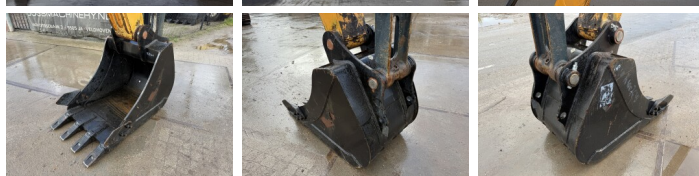

Hyundai

Hyundai HX300LR - 18 meter Long Reach

€ 79.500excl.

Year **2016**
Reference number **BM006997**
Hours **8.748**

Algemeen

Type HX300LR - 18 meter Long Reach
Location Veldhoven, Netherlands
Overig Stick 7.90 meter - Boom 10.15 meter
Certificaat CE + EPA
Description Available at Boss Machinery! This Hyundai HX300LR - 18 meter Long Reach Excavators from 2016 has an engine power of 171 kW and counts 8748 operational hours. The total weight of this Hyundai HX300LR - 18 meter Long Reach is 34870 kg and the dimensions are 14.75 x 3.40 x 3.47. Furthermore, this HX300LR - 18 meter Long Reach is equipped with Radio, Camera, Hammer function, Central greasing. The Hyundai Excavators also has a CE + EPA marking. Do you want more information or do you want to try the Hyundai HX300LR - 18 meter Long Reach at our yard? Please let us know.

Maten / Gewichten

Weight: 34870
L*W*H: 14.75 x 3.40 x 3.47

Motor informatie

Engine brand: Cummins
Engine model: QSB6.7
Cylinders: 6
Turbo
Capacity in kW: 171

Banden / Rupsen

BOSS
MACHINERY

Plate %	80
Sprocket %	60
Chain %	50
Plate width:	80 cm

Opties

Radio

Camera

Hammer function

Central greasing