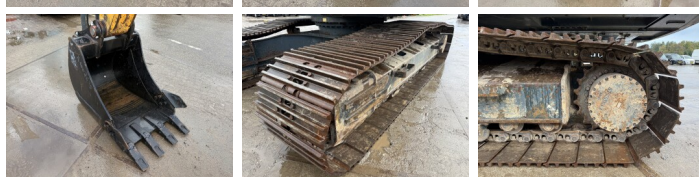

Hyundai

Hyundai HX300LR - 18 meter Long Reach

€ 79.500excl.

Year **2016**
Reference number **BM006997**
Hours **8.748**

Algemeen

Type HX300LR - 18 meter Long Reach
Location Veldhoven, Netherlands
Overig Stick 7.90 meter - Boom 10.15 meter
Certificaat CE + EPA
Description Available at Boss Machinery! This Hyundai HX300LR - 18 meter Long Reach Excavators from 2016 has an engine power of 171 kW and counts 8748 operational hours. The total weight of this Hyundai HX300LR - 18 meter Long Reach is 34870 kg and the dimensions are 14.75 x 3.40 x 3.47. Furthermore, this HX300LR - 18 meter Long Reach is equipped with Radio, Camera, Hammer function, Central greasing. The Hyundai Excavators also has a CE + EPA marking. Do you want more information or do you want to try the Hyundai HX300LR - 18 meter Long Reach at our yard? Please let us know.

Maten / Gewichten

Weight: 34870
L*W*H: 14.75 x 3.40 x 3.47

Motor informatie

Engine brand: Cummins
Engine model: QSB6.7
Cylinders: 6
Turbo
Capacity in kW: 171

Banden / Rupsen

BOSS
MACHINERY

Plate %	80
Sprocket %	60
Chain %	50
Plate width:	80 cm

Opties

Radio

Camera

Hammer function

Central greasing