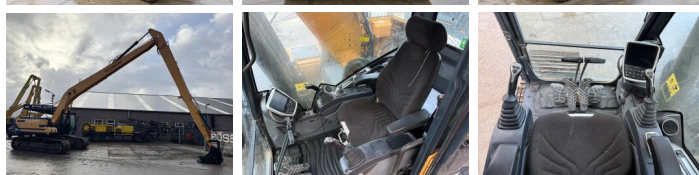

Hyundai

Hyundai HX300LR - 18 meter Long Reach

€ 79.500excl.

Year **2016**
Reference number **BM006997**
Hours **8.748**

Algemeen

Type HX300LR - 18 meter Long Reach
Location Veldhoven, Netherlands
Overig Stick 7.90 meter - Boom 10.15 meter
Certificaat CE + EPA
Description Available at Boss Machinery! This Hyundai HX300LR - 18 meter Long Reach Excavators from 2016 has an engine power of 171 kW and counts 8748 operational hours. The total weight of this Hyundai HX300LR - 18 meter Long Reach is 34870 kg and the dimensions are 14.75 x 3.40 x 3.47. Furthermore, this HX300LR - 18 meter Long Reach is equipped with Radio, Camera, Hammer function, Central greasing. The Hyundai Excavators also has a CE + EPA marking. Do you want more information or do you want to try the Hyundai HX300LR - 18 meter Long Reach at our yard? Please let us know.

Maten / Gewichten

Weight: 34870
L*W*H: 14.75 x 3.40 x 3.47

Motor informatie

Engine brand: Cummins
Engine model: QSB6.7
Cylinders: 6
Turbo
Capacity in kW: 171

Banden / Rupsen

BOSS
MACHINERY

Plate %	80
Sprocket %	60
Chain %	50
Plate width:	80 cm

Opties

Radio

Camera

Hammer function

Central greasing