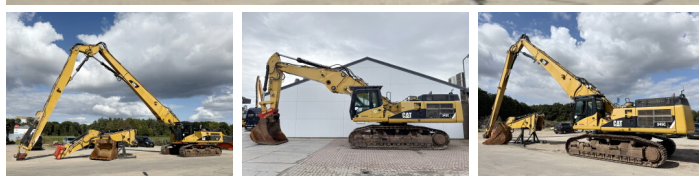

Caterpillar

Caterpillar 345C UHD - 27 Meter Demolition

Year **2009**
Reference number **BM006818**
Hours **11.563**

Algemeen

Type 345C UHD - 27 Meter Demolition
Location Veldhoven, Netherlands
Certificaat CE

Available at Boss Machinery! This Caterpillar 345C UHD - 27 Meter Demolition Excavators from 2009 has an engine power of 239 kW and counts 11563 operational hours. The total weight of this Caterpillar 345C UHD - 27 Meter Demolition is 64500 kg and the dimensions are - . Furthermore, this 345C UHD - 27 Meter Demolition is equipped with Camera, Climate Control, Radio, Heated Seat, Air Conditioning, Extra hydraulic function, Hammer function. The Caterpillar Excavators also has a CE marking. Do you want more information or do you want to try the Caterpillar 345C UHD - 27 Meter Demolition at our yard? Please let us know.

Maten / Gewichten

Weight: 64500

Motor informatie

Engine brand: Caterpillar
Engine model: C13
Cylinders: 6
Turbo
Capacity in kW: 239

Banden / Rupsen

Chain % 50
Sprocket % 30
Plate % 70

BOSS
MACHINERY