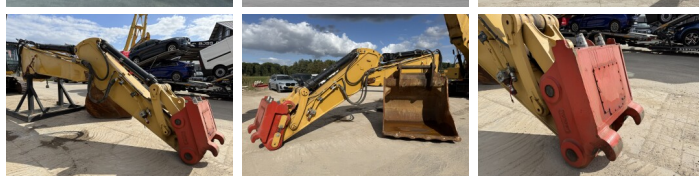

Caterpillar

Caterpillar 345C UHD - 27 Meter Demolition

Year **2009**
Reference number **BM006818**
Hours **11.563**

Algemeen

Type 345C UHD - 27 Meter Demolition
Location Veldhoven, Netherlands
Certificaat CE

Available at Boss Machinery! This Caterpillar 345C UHD - 27 Meter Demolition Excavators from 2009 has an engine power of 239 kW and counts 11563 operational hours. The total weight of this Caterpillar 345C UHD - 27 Meter Demolition is 64500 kg and the dimensions are - . Furthermore, this 345C UHD - 27 Meter Demolition is equipped with Camera, Climate Control, Radio, Heated Seat, Air Conditioning, Extra hydraulic function, Hammer function. The Caterpillar Excavators also has a CE marking. Do you want more information or do you want to try the Caterpillar 345C UHD - 27 Meter Demolition at our yard? Please let us know.

Maten / Gewichten

Weight: 64500

Motor informatie

Engine brand: Caterpillar
Engine model: C13
Cylinders: 6
Turbo
Capacity in kW: 239

Banden / Rupsen

Chain % 50
Sprocket % 30
Plate % 70

BOSS
MACHINERY