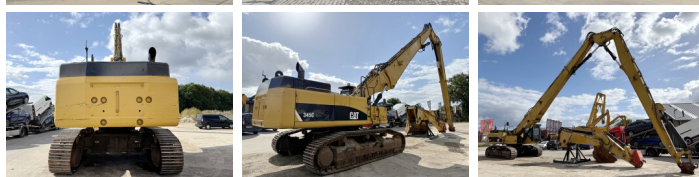

Caterpillar

Caterpillar 345C UHD - 27 Meter Demolition

Year **2009**
Reference number **BM006818**
Hours **11.563**

Algemeen

Type 345C UHD - 27 Meter Demolition
Location Veldhoven, Netherlands
Certificaat CE

Available at Boss Machinery! This Caterpillar 345C UHD - 27 Meter Demolition Excavators from 2009 has an engine power of 239 kW and counts 11563 operational hours. The total weight of this Caterpillar 345C UHD - 27 Meter Demolition is 64500 kg and the dimensions are - . Furthermore, this 345C UHD - 27 Meter Demolition is equipped with Camera, Climate Control, Radio, Heated Seat, Air Conditioning, Extra hydraulic function, Hammer function. The Caterpillar Excavators also has a CE marking. Do you want more information or do you want to try the Caterpillar 345C UHD - 27 Meter Demolition at our yard? Please let us know.

Maten / Gewichten

Weight: 64500

Motor informatie

Engine brand: Caterpillar
Engine model: C13
Cylinders: 6
Turbo
Capacity in kW: 239

Banden / Rupsen

Chain % 50
Sprocket % 30
Plate % 70

BOSS
MACHINERY