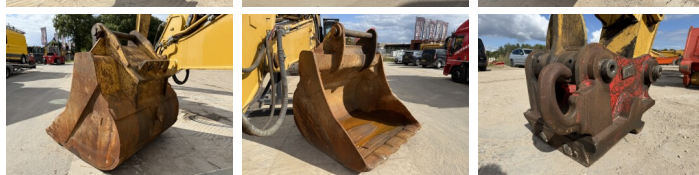

Caterpillar

Caterpillar 345C UHD - 27 Meter Demolition

Year **2009**
Reference number **BM006818**
Hours **11.563**

Algemeen

Type 345C UHD - 27 Meter Demolition
Location Veldhoven, Netherlands
Certificaat CE

Available at Boss Machinery! This Caterpillar 345C UHD - 27 Meter Demolition Excavators from 2009 has an engine power of 239 kW and counts 11563 operational hours. The total weight of this Caterpillar 345C UHD - 27 Meter Demolition is 64500 kg and the dimensions are - . Furthermore, this 345C UHD - 27 Meter Demolition is equipped with Camera, Climate Control, Radio, Heated Seat, Air Conditioning, Extra hydraulic function, Hammer function. The Caterpillar Excavators also has a CE marking. Do you want more information or do you want to try the Caterpillar 345C UHD - 27 Meter Demolition at our yard? Please let us know.

Maten / Gewichten

Weight: 64500

Motor informatie

Engine brand: Caterpillar
Engine model: C13
Cylinders: 6
Turbo
Capacity in kW: 239

Banden / Rupsen

Chain % 50
Sprocket % 30
Plate % 70

BOSS
MACHINERY