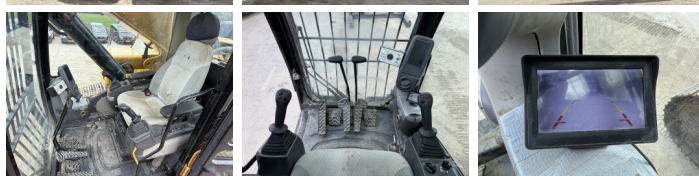

Caterpillar

Caterpillar 345C UHD - 27 Meter Demolition

Year **2009**
Reference number **BM006818**
Hours **11.563**

Algemeen

Type 345C UHD - 27 Meter Demolition
Location Veldhoven, Netherlands
Certificaat CE

Available at Boss Machinery! This Caterpillar 345C UHD - 27 Meter Demolition Excavators from 2009 has an engine power of 239 kW and counts 11563 operational hours. The total weight of this Caterpillar 345C UHD - 27 Meter Demolition is 64500 kg and the dimensions are - . Furthermore, this 345C UHD - 27 Meter Demolition is equipped with Camera, Climate Control, Radio, Heated Seat, Air Conditioning, Extra hydraulic function, Hammer function. The Caterpillar Excavators also has a CE marking. Do you want more information or do you want to try the Caterpillar 345C UHD - 27 Meter Demolition at our yard? Please let us know.

Maten / Gewichten

Weight: 64500

Motor informatie

Engine brand: Caterpillar
Engine model: C13
Cylinders: 6
Turbo
Capacity in kW: 239

Banden / Rupsen

Chain % 50
Sprocket % 30
Plate % 70

BOSS
MACHINERY