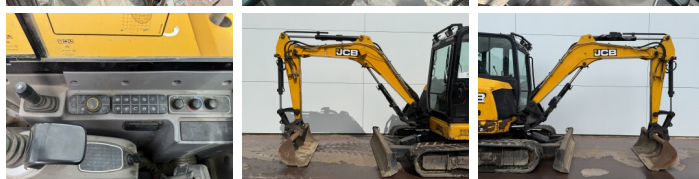

JCB

JCB 48Z-1

€ 22.750excl.

Year **2018**
Reference number **BM006870**
Hours **2.703**

Algemeen

Type **48Z-1**
Location **Veldhoven, Netherlands**
Certificaat **CE**

Description

Available at Boss Machinery! This JCB 48Z-1 Excavators from 2018 has an engine power of 36 kW and counts 2703 operational hours. The total weight of this JCB 48Z-1 is 4792 kg and the dimensions are 5.35 x 1.97 x 2.53. Furthermore, this 48Z-1 is equipped with Radio, Quick coupler, Extra hydraulic function, Hammer function. The JCB Excavators also has a CE marking. Do you want more information or do you want to try the JCB 48Z-1 at our yard? Please let us know.

Maten / Gewichten

Weight: **4792**
L*W*H: **5.35 x 1.97 x 2.53**

Motor informatie

Engine brand: **Perkins**
Engine model: **404D-22**
Cylinders: **4**
Capacity in kW: **36**

Banden / Rupsen

Plate % **80**
Sprocket % **80**
Chain % **70**
Plate width: **42 cm**

Opties

Radio
Quick coupler
Extra hydraulic function

BOSS

MACHINERY

Hammer function