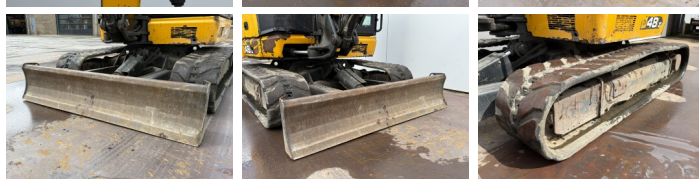

JCB

JCB 48Z-1

€ 22.750excl.

Year **2018**
Reference number **BM006870**
Hours **2.703**

Algemeen

Type **48Z-1**
Location **Veldhoven, Netherlands**
Certificaat **CE**

Description

Available at Boss Machinery! This JCB 48Z-1 Excavators from 2018 has an engine power of 36 kW and counts 2703 operational hours. The total weight of this JCB 48Z-1 is 4792 kg and the dimensions are 5.35 x 1.97 x 2.53. Furthermore, this 48Z-1 is equipped with Radio, Quick coupler, Extra hydraulic function, Hammer function. The JCB Excavators also has a CE marking. Do you want more information or do you want to try the JCB 48Z-1 at our yard? Please let us know.

Maten / Gewichten

Weight: **4792**
L*W*H: **5.35 x 1.97 x 2.53**

Motor informatie

Engine brand: **Perkins**
Engine model: **404D-22**
Cylinders: **4**
Capacity in kW: **36**

Banden / Rupsen

Plate % **80**
Sprocket % **80**
Chain % **70**
Plate width: **42 cm**

Opties

Radio
Quick coupler
Extra hydraulic function

BOSS

MACHINERY

Hammer function