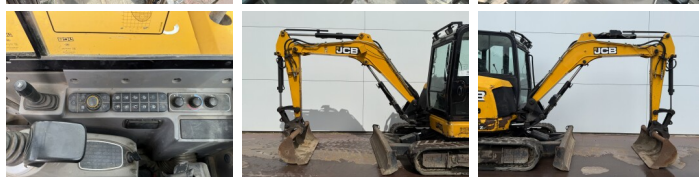

JCB

JCB 48Z-1

€ 22.750excl.

Year **2018**
Reference number **BM006870**
Hours **2.703**

Algemeen

Type **48Z-1**
Location **Veldhoven, Netherlands**
Certificaat **CE**

Description

Available at Boss Machinery! This JCB 48Z-1 Excavators from 2018 has an engine power of 36 kW and counts 2703 operational hours. The total weight of this JCB 48Z-1 is 4792 kg and the dimensions are 5.35 x 1.97 x 2.53. Furthermore, this 48Z-1 is equipped with Quick coupler, Radio, Extra hydraulic function, Hammer function. The JCB Excavators also has a CE marking. Do you want more information or do you want to try the JCB 48Z-1 at our yard? Please let us know.

Maten / Gewichten

L*W*H: **5.35 x 1.97 x 2.53**
Weight: **4792**

Motor informatie

Engine brand: **Perkins**
Engine model: **404D-22**
Cylinders: **4**
Capacity in kW: **36**

Banden / Rupsen

Plate % **80**
Sprocket % **80**
Chain % **70**
Plate width: **42 cm**

Opties

Quick coupler
Radio
Extra hydraulic function

BOSS
MACHINERY

Hammer function