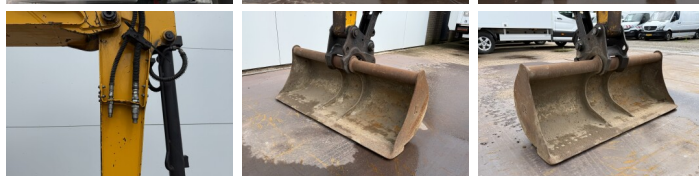

JCB

JCB 48Z-1

€ 22.750excl.

Year **2018**
Reference number **BM006870**
Hours **2.703**

Algemeen

Type **48Z-1**
Location **Veldhoven, Netherlands**
Certificaat **CE**

Description

Available at Boss Machinery! This JCB 48Z-1 Excavators from 2018 has an engine power of 36 kW and counts 2703 operational hours. The total weight of this JCB 48Z-1 is 4792 kg and the dimensions are 5.35 x 1.97 x 2.53. Furthermore, this 48Z-1 is equipped with Quick coupler, Radio, Extra hydraulic function, Hammer function. The JCB Excavators also has a CE marking. Do you want more information or do you want to try the JCB 48Z-1 at our yard? Please let us know.

Maten / Gewichten

L*W*H: **5.35 x 1.97 x 2.53**
Weight: **4792**

Motor informatie

Engine brand: **Perkins**
Engine model: **404D-22**
Cylinders: **4**
Capacity in kW: **36**

Banden / Rupsen

Plate % **80**
Sprocket % **80**
Chain % **70**
Plate width: **42 cm**

Opties

Quick coupler
Radio
Extra hydraulic function

BOSS
MACHINERY

Hammer function