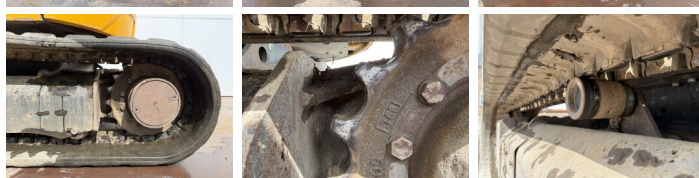

JCB

JCB 48Z-1

€ 22.750excl.

Year **2018**
Reference number **BM006870**
Hours **2.703**

Algemeen

Type **48Z-1**
Location **Veldhoven, Netherlands**
Certificaat **CE**

Description

Available at Boss Machinery! This JCB 48Z-1 Excavators from 2018 has an engine power of 36 kW and counts 2703 operational hours. The total weight of this JCB 48Z-1 is 4792 kg and the dimensions are 5.35 x 1.97 x 2.53. Furthermore, this 48Z-1 is equipped with Radio, Quick coupler, Extra hydraulic function, Hammer function. The JCB Excavators also has a CE marking. Do you want more information or do you want to try the JCB 48Z-1 at our yard? Please let us know.

Maten / Gewichten

Weight: **4792**
L*W*H: **5.35 x 1.97 x 2.53**

Motor informatie

Engine brand: **Perkins**
Engine model: **404D-22**
Cylinders: **4**
Capacity in kW: **36**

Banden / Rupsen

Plate % **80**
Sprocket % **80**
Chain % **70**
Plate width: **42 cm**

Opties

Radio
Quick coupler
Extra hydraulic function

BOSS

MACHINERY

Hammer function