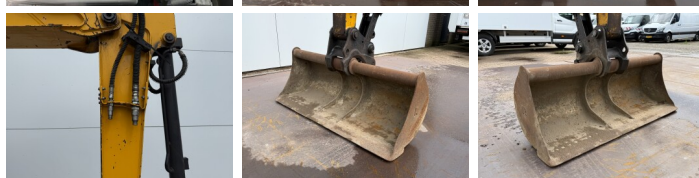

JCB

JCB 48Z-1

€ 22.750excl.

Year **2018**
Reference number **BM006870**
Hours **2.703**

Algemeen

Type **48Z-1**
Location **Veldhoven, Netherlands**
Certificaat **CE**

Description

Available at Boss Machinery! This JCB 48Z-1 Excavators from 2018 has an engine power of 36 kW and counts 2703 operational hours. The total weight of this JCB 48Z-1 is 4792 kg and the dimensions are 5.35 x 1.97 x 2.53. Furthermore, this 48Z-1 is equipped with Radio, Quick coupler, Extra hydraulic function, Hammer function. The JCB Excavators also has a CE marking. Do you want more information or do you want to try the JCB 48Z-1 at our yard? Please let us know.

Maten / Gewichten

Weight: **4792**
L*W*H: **5.35 x 1.97 x 2.53**

Motor informatie

Engine brand: **Perkins**
Engine model: **404D-22**
Cylinders: **4**
Capacity in kW: **36**

Banden / Rupsen

Plate % **80**
Sprocket % **80**
Chain % **70**
Plate width: **42 cm**

Opties

Radio
Quick coupler
Extra hydraulic function

BOSS

MACHINERY

Hammer function