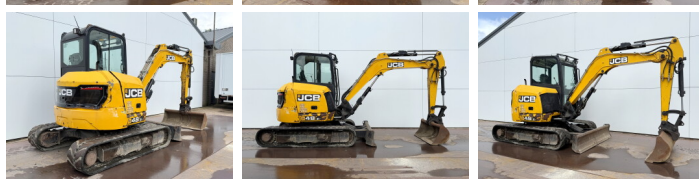

JCB

JCB 48Z-1

€ 22.750excl.

Year **2018**
Reference number **BM006870**
Hours **2.703**

Algemeen

Type **48Z-1**
Location **Veldhoven, Netherlands**
Certificaat **CE**

Description

Available at Boss Machinery! This JCB 48Z-1 Excavators from 2018 has an engine power of 36 kW and counts 2703 operational hours. The total weight of this JCB 48Z-1 is 4792 kg and the dimensions are 5.35 x 1.97 x 2.53. Furthermore, this 48Z-1 is equipped with Radio, Quick coupler, Extra hydraulic function, Hammer function. The JCB Excavators also has a CE marking. Do you want more information or do you want to try the JCB 48Z-1 at our yard? Please let us know.

Maten / Gewichten

Weight: **4792**
L*W*H: **5.35 x 1.97 x 2.53**

Motor informatie

Engine brand: **Perkins**
Engine model: **404D-22**
Cylinders: **4**
Capacity in kW: **36**

Banden / Rupsen

Plate % **80**
Sprocket % **80**
Chain % **70**
Plate width: **42 cm**

Opties

Radio
Quick coupler
Extra hydraulic function

BOSS

MACHINERY

Hammer function