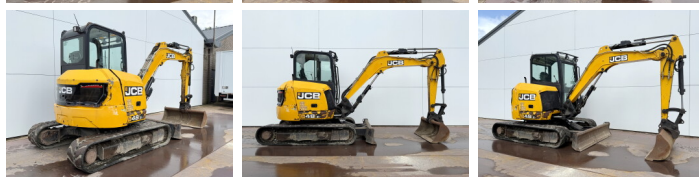

JCB

JCB 48Z-1

€ 22.750excl.

Year **2018**
Reference number **BM006870**
Hours **2.703**

Algemeen

Type **48Z-1**
Location **Veldhoven, Netherlands**
Certificaat **CE**

Description

Available at Boss Machinery! This JCB 48Z-1 Excavators from 2018 has an engine power of 36 kW and counts 2703 operational hours. The total weight of this JCB 48Z-1 is 4792 kg and the dimensions are 5.35 x 1.97 x 2.53. Furthermore, this 48Z-1 is equipped with Quick coupler, Radio, Extra hydraulic function, Hammer function. The JCB Excavators also has a CE marking. Do you want more information or do you want to try the JCB 48Z-1 at our yard? Please let us know.

Maten / Gewichten

L*W*H: **5.35 x 1.97 x 2.53**
Weight: **4792**

Motor informatie

Engine brand: **Perkins**
Engine model: **404D-22**
Cylinders: **4**
Capacity in kW: **36**

Banden / Rupsen

Plate % **80**
Sprocket % **80**
Chain % **70**
Plate width: **42 cm**

Opties

Quick coupler
Radio
Extra hydraulic function

BOSS
MACHINERY

Hammer function