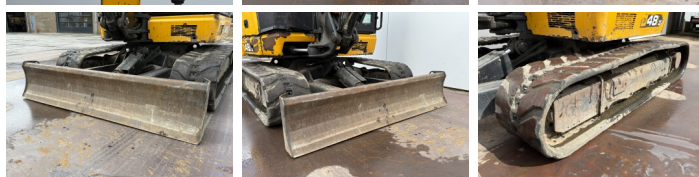

JCB

JCB 48Z-1

€ 22.750excl.

Year **2018**
Reference number **BM006870**
Hours **2.703**

Algemeen

Type **48Z-1**
Location **Veldhoven, Netherlands**
Certificaat **CE**

Description

Available at Boss Machinery! This JCB 48Z-1 Excavators from 2018 has an engine power of 36 kW and counts 2703 operational hours. The total weight of this JCB 48Z-1 is 4792 kg and the dimensions are 5.35 x 1.97 x 2.53. Furthermore, this 48Z-1 is equipped with Quick coupler, Radio, Extra hydraulic function, Hammer function. The JCB Excavators also has a CE marking. Do you want more information or do you want to try the JCB 48Z-1 at our yard? Please let us know.

Maten / Gewichten

L*W*H: **5.35 x 1.97 x 2.53**
Weight: **4792**

Motor informatie

Engine brand: **Perkins**
Engine model: **404D-22**
Cylinders: **4**
Capacity in kW: **36**

Banden / Rupsen

Plate % **80**
Sprocket % **80**
Chain % **70**
Plate width: **42 cm**

Opties

Quick coupler
Radio
Extra hydraulic function

BOSS
MACHINERY

Hammer function