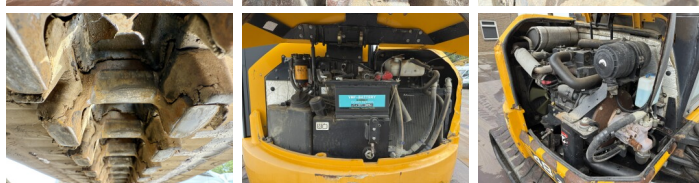

JCB

JCB 48Z-1

€ 22.750excl.

Year **2018**
Reference number **BM006870**
Hours **2.703**

Algemeen

Type **48Z-1**
Location **Veldhoven, Netherlands**
Certificaat **CE**

Description

Available at Boss Machinery! This JCB 48Z-1 Excavators from 2018 has an engine power of 36 kW and counts 2703 operational hours. The total weight of this JCB 48Z-1 is 4792 kg and the dimensions are 5.35 x 1.97 x 2.53. Furthermore, this 48Z-1 is equipped with Quick coupler, Radio, Extra hydraulic function, Hammer function. The JCB Excavators also has a CE marking. Do you want more information or do you want to try the JCB 48Z-1 at our yard? Please let us know.

Maten / Gewichten

L*W*H: **5.35 x 1.97 x 2.53**
Weight: **4792**

Motor informatie

Engine brand: **Perkins**
Engine model: **404D-22**
Cylinders: **4**
Capacity in kW: **36**

Banden / Rupsen

Plate % **80**
Sprocket % **80**
Chain % **70**
Plate width: **42 cm**

Opties

Quick coupler
Radio
Extra hydraulic function

BOSS
MACHINERY

Hammer function