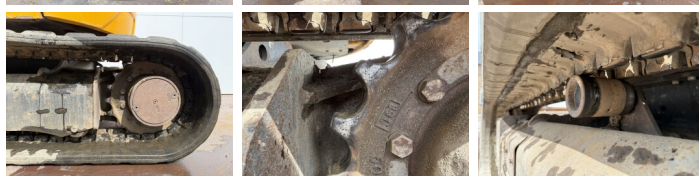

JCB

JCB 48Z-1

€ 22.750excl.

Year **2018**
Reference number **BM006870**
Hours **2.703**

Algemeen

Type **48Z-1**
Location **Veldhoven, Netherlands**
Certificaat **CE**

Description

Available at Boss Machinery! This JCB 48Z-1 Excavators from 2018 has an engine power of 36 kW and counts 2703 operational hours. The total weight of this JCB 48Z-1 is 4792 kg and the dimensions are 5.35 x 1.97 x 2.53. Furthermore, this 48Z-1 is equipped with Quick coupler, Radio, Extra hydraulic function, Hammer function. The JCB Excavators also has a CE marking. Do you want more information or do you want to try the JCB 48Z-1 at our yard? Please let us know.

Maten / Gewichten

L*W*H: **5.35 x 1.97 x 2.53**
Weight: **4792**

Motor informatie

Engine brand: **Perkins**
Engine model: **404D-22**
Cylinders: **4**
Capacity in kW: **36**

Banden / Rupsen

Plate % **80**
Sprocket % **80**
Chain % **70**
Plate width: **42 cm**

Opties

Quick coupler
Radio
Extra hydraulic function

BOSS
MACHINERY

Hammer function