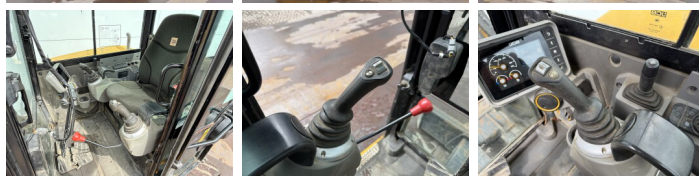

JCB

JCB 48Z-1

€ 22.750excl.

Year **2018**
Reference number **BM006870**
Hours **2.703**

Algemeen

Type **48Z-1**
Location **Veldhoven, Netherlands**
Certificaat **CE**

Description

Available at Boss Machinery! This JCB 48Z-1 Excavators from 2018 has an engine power of 36 kW and counts 2703 operational hours. The total weight of this JCB 48Z-1 is 4792 kg and the dimensions are 5.35 x 1.97 x 2.53. Furthermore, this 48Z-1 is equipped with Quick coupler, Radio, Extra hydraulic function, Hammer function. The JCB Excavators also has a CE marking. Do you want more information or do you want to try the JCB 48Z-1 at our yard? Please let us know.

Opties

Quick coupler
Radio
Extra hydraulic function

BOSS
MACHINERY

Hammer function