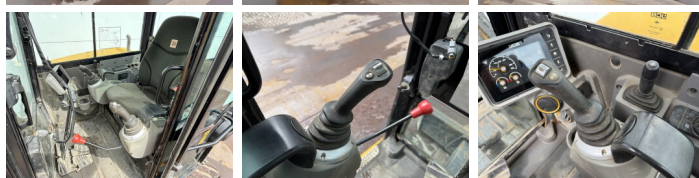

JCB

JCB 48Z-1

€ 22.750excl.

Year **2018**
Reference number **BM006870**
Hours **2.703**

Algemeen

Type **48Z-1**
Location **Veldhoven, Netherlands**
Certificaat **CE**

Description

Available at Boss Machinery! This JCB 48Z-1 Excavators from 2018 has an engine power of 36 kW and counts 2703 operational hours. The total weight of this JCB 48Z-1 is 4792 kg and the dimensions are 5.35 x 1.97 x 2.53. Furthermore, this 48Z-1 is equipped with Radio, Quick coupler, Extra hydraulic function, Hammer function. The JCB Excavators also has a CE marking. Do you want more information or do you want to try the JCB 48Z-1 at our yard? Please let us know.

Opties

Radio
Quick coupler
Extra hydraulic function

BOSS

MACHINERY

Hammer function