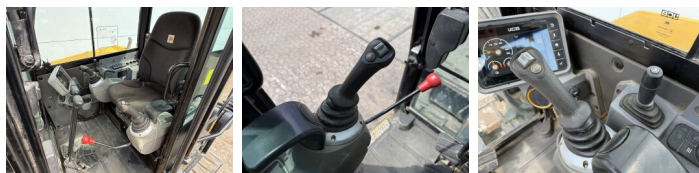

JCB

JCB 48Z-1

€ 22.750excl.

Year **2018**
Reference number **BM006867**
Hours **2.384**

Algemeen

Type **48Z-1**
Location **Veldhoven, Netherlands**
Certificaat **CE**

Description

Available at Boss Machinery! This JCB 48Z-1 Excavators from 2018 has an engine power of 36 kW and counts 2384 operational hours. The total weight of this JCB 48Z-1 is 4792 kg and the dimensions are 5.35 x 1.97 x 2.54. Furthermore, this 48Z-1 is equipped with Radio, Quick coupler, Extra hydraulic function, Hammer function. The JCB Excavators also has a CE marking. Do you want more information or do you want to try the JCB 48Z-1 at our yard? Please let us know.

Maten / Gewichten

Weight: **4792**
L*W*H: **5.35 x 1.97 x 2.54**

Motor informatie

Engine brand: **Perkins**
Engine model: **404D-22**
Cylinders: **4**
Capacity in kW: **36**

Banden / Rupsen

Sprocket % **80**
Chain % **70**
Plate % **80**
Plate width: **42 cm**

Opties

Radio
Quick coupler
Extra hydraulic function

BOSS
MACHINERY