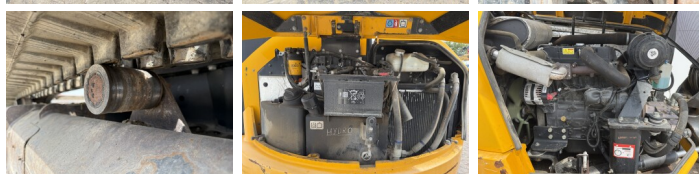

JCB

JCB 48Z-1

€ 22.750excl.

Year **2018**
Reference number **BM006867**
Hours **2.384**

Algemeen

Type **48Z-1**
Location **Veldhoven, Netherlands**
Certificaat **CE**

Description

Available at Boss Machinery! This JCB 48Z-1 Excavators from 2018 has an engine power of 36 kW and counts 2384 operational hours. The total weight of this JCB 48Z-1 is 4792 kg and the dimensions are 5.35 x 1.97 x 2.54. Furthermore, this 48Z-1 is equipped with Radio, Quick coupler, Extra hydraulic function, Hammer function. The JCB Excavators also has a CE marking. Do you want more information or do you want to try the JCB 48Z-1 at our yard? Please let us know.

Maten / Gewichten

Weight: **4792**
L*W*H: **5.35 x 1.97 x 2.54**

Motor informatie

Engine brand: **Perkins**
Engine model: **404D-22**
Cylinders: **4**
Capacity in kW: **36**

Banden / Rupsen

Sprocket % **80**
Chain % **70**
Plate % **80**
Plate width: **42 cm**

Opties

Radio
Quick coupler
Extra hydraulic function

BOSS
MACHINERY