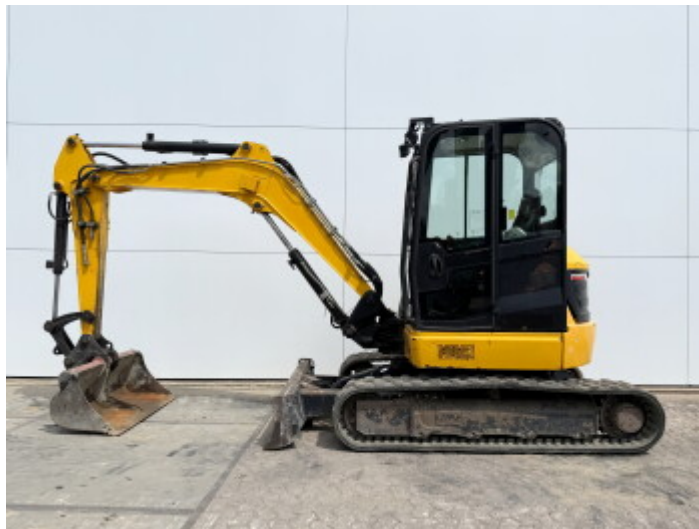

JCB

JCB 48Z-1

€ 22.750excl.

Year **2018**
Reference number **BM006867**
Hours **2.384**

Algemeen

Type **48Z-1**
Location **Veldhoven, Netherlands**
Certificaat **CE**

Description

Available at Boss Machinery! This JCB 48Z-1 Excavators from 2018 has an engine power of 36 kW and counts 2384 operational hours. The total weight of this JCB 48Z-1 is 4792 kg and the dimensions are 5.35 x 1.97 x 2.54. Furthermore, this 48Z-1 is equipped with Radio, Quick coupler, Extra hydraulic function, Hammer function. The JCB Excavators also has a CE marking. Do you want more information or do you want to try the JCB 48Z-1 at our yard? Please let us know.

Maten / Gewichten

Weight: **4792**
L*W*H: **5.35 x 1.97 x 2.54**

Motor informatie

Engine brand: **Perkins**
Engine model: **404D-22**
Cylinders: **4**
Capacity in kW: **36**

Banden / Rupsen

Sprocket % **80**
Chain % **70**
Plate % **80**
Plate width: **42 cm**

Opties

Radio
Quick coupler
Extra hydraulic function

BOSS
MACHINERY