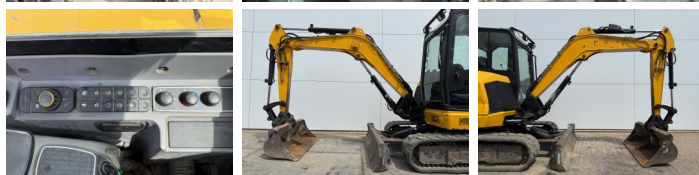

JCB

JCB 48Z-1

€ 22.750excl.

Year **2018**
Reference number **BM006867**
Hours **2.384**

Algemeen

Type **48Z-1**
Location **Veldhoven, Netherlands**
Certificaat **CE**

Description

Available at Boss Machinery! This JCB 48Z-1 Excavators from 2018 has an engine power of 36 kW and counts 2384 operational hours. The total weight of this JCB 48Z-1 is 4792 kg and the dimensions are 5.35 x 1.97 x 2.54. Furthermore, this 48Z-1 is equipped with Radio, Quick coupler, Extra hydraulic function, Hammer function. The JCB Excavators also has a CE marking. Do you want more information or do you want to try the JCB 48Z-1 at our yard? Please let us know.

Maten / Gewichten

Weight: **4792**
L*W*H: **5.35 x 1.97 x 2.54**

Motor informatie

Engine brand: **Perkins**
Engine model: **404D-22**
Cylinders: **4**
Capacity in kW: **36**

Banden / Rupsen

Sprocket % **80**
Chain % **70**
Plate % **80**
Plate width: **42 cm**

Opties

Radio
Quick coupler
Extra hydraulic function

BOSS
MACHINERY