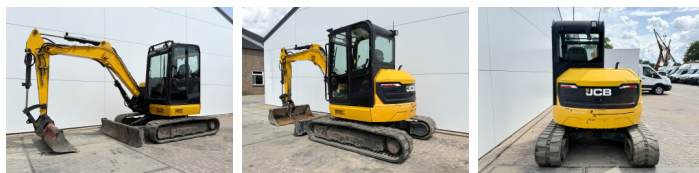

JCB

JCB 48Z-1

€ 22.750excl.

Year **2018**
Reference number **BM006867**
Hours **2.384**

Algemeen

Type **48Z-1**
Location **Veldhoven, Netherlands**
Certificaat **CE**

Description

Available at Boss Machinery! This JCB 48Z-1 Excavators from 2018 has an engine power of 36 kW and counts 2384 operational hours. The total weight of this JCB 48Z-1 is 4792 kg and the dimensions are 5.35 x 1.97 x 2.54. Furthermore, this 48Z-1 is equipped with Radio, Quick coupler, Extra hydraulic function, Hammer function. The JCB Excavators also has a CE marking. Do you want more information or do you want to try the JCB 48Z-1 at our yard? Please let us know.

Maten / Gewichten

Weight: **4792**
L*W*H: **5.35 x 1.97 x 2.54**

Motor informatie

Engine brand: **Perkins**
Engine model: **404D-22**
Cylinders: **4**
Capacity in kW: **36**

Banden / Rupsen

Sprocket % **80**
Chain % **70**
Plate % **80**
Plate width: **42 cm**

Opties

Radio
Quick coupler
Extra hydraulic function

BOSS
MACHINERY