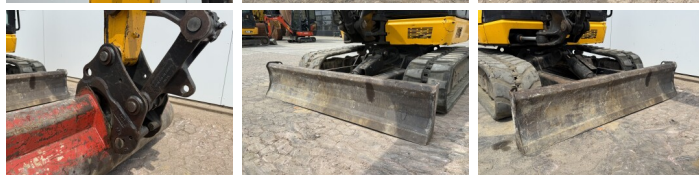

JCB

JCB 48Z-1

€ 22.750excl.

Year **2018**
Reference number **BM006867**
Hours **2.384**

Algemeen

Type **48Z-1**
Location **Veldhoven, Netherlands**
Certificaat **CE**

Description

Available at Boss Machinery! This JCB 48Z-1 Excavators from 2018 has an engine power of 36 kW and counts 2384 operational hours. The total weight of this JCB 48Z-1 is 4792 kg and the dimensions are 5.35 x 1.97 x 2.54. Furthermore, this 48Z-1 is equipped with Radio, Quick coupler, Extra hydraulic function, Hammer function. The JCB Excavators also has a CE marking. Do you want more information or do you want to try the JCB 48Z-1 at our yard? Please let us know.

Maten / Gewichten

Weight: **4792**
L*W*H: **5.35 x 1.97 x 2.54**

Motor informatie

Engine brand: **Perkins**
Engine model: **404D-22**
Cylinders: **4**
Capacity in kW: **36**

Banden / Rupsen

Sprocket % **80**
Chain % **70**
Plate % **80**
Plate width: **42 cm**

Opties

Radio
Quick coupler
Extra hydraulic function

BOSS
MACHINERY