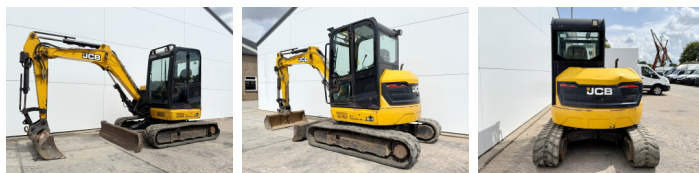

JCB

JCB 48Z-1

€ 22.750excl.

Year **2018**
Reference number **BM006868**
Hours **1.907**

Algemeen

Type **48Z-1**
Location **Veldhoven, Netherlands**
Certificaat **CE**

Description

Available at Boss Machinery! This JCB 48Z-1 Excavators from 2018 has an engine power of 36 kW and counts 1907 operational hours. The total weight of this JCB 48Z-1 is 4792 kg and the dimensions are 5.31 x 1.97 x 2.54. Furthermore, this 48Z-1 is equipped with Quick coupler, Radio, Extra hydraulic function, Hammer function. The JCB Excavators also has a CE marking. Do you want more information or do you want to try the JCB 48Z-1 at our yard? Please let us know.

Maten / Gewichten

L*W*H: **5.31 x 1.97 x 2.54**
Weight: **4792**

Motor informatie

Engine brand: **Perkins**
Engine model: **404D-22**
Cylinders: **4**
Capacity in kW: **36**

Banden / Rupsen

Plate % **80**
Sprocket % **80**
Chain % **70**
Plate width: **42 cm**

Opties

Quick coupler
Radio
Extra hydraulic function

BOSS

MACHINERY