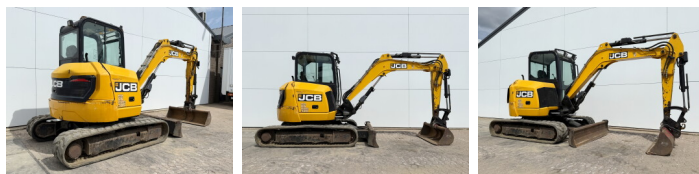

JCB

JCB 48Z-1

€ 22.750excl.

Year **2018**
Reference number **BM006868**
Hours **1.907**

Algemeen

Type **48Z-1**
Location **Veldhoven, Netherlands**
Certificaat **CE**

Description

Available at Boss Machinery! This JCB 48Z-1 Excavators from 2018 has an engine power of 36 kW and counts 1907 operational hours. The total weight of this JCB 48Z-1 is 4792 kg and the dimensions are 5.31 x 1.97 x 2.54. Furthermore, this 48Z-1 is equipped with Quick coupler, Radio, Extra hydraulic function, Hammer function. The JCB Excavators also has a CE marking. Do you want more information or do you want to try the JCB 48Z-1 at our yard? Please let us know.

Maten / Gewichten

L*W*H: **5.31 x 1.97 x 2.54**
Weight: **4792**

Motor informatie

Engine brand: **Perkins**
Engine model: **404D-22**
Cylinders: **4**
Capacity in kW: **36**

Banden / Rupsen

Plate % **80**
Sprocket % **80**
Chain % **70**
Plate width: **42 cm**

Opties

Quick coupler
Radio
Extra hydraulic function

BOSS

MACHINERY

Hammer function