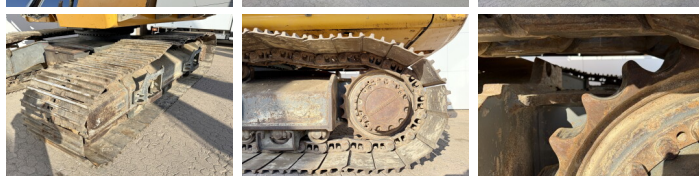

Dutch vehicle
Certificaat

CE + EPA

Available at Boss Machinery! This Liebherr R946 SHD - 11 Meter Long Reach Excavators from 2014 has an engine power of 200 kW and counts 12683 operational hours. Always worked in The Netherlands. The total weight of this Liebherr R946 SHD - 11 Meter Long Reach is 44700 kg and the dimensions are 11.80 x 3.88 x 3.47. Furthermore, this R946 SHD - 11 Meter Long Reach is equipped with Bluetooth, Quick coupler, AdBlue, Heated Seat, Camera, Radio, Air Conditioning, Extra hydraulic function, Hammer function, Central greasing. The Liebherr Excavators also has a CE + EPA marking. Do you want more information or do you want to try the Liebherr R946 SHD - 11 Meter Long Reach at our yard? Please let us know.

Description

Maten / Gewichten

L*W*H: **11.80 x 3.88 x 3.47**
Weight: **44700**

Motor informatie

Engine brand: **Liebherr**
Engine model: **D936 A7**
Cylinders: **6**
Turbo
Capacity in kW: **200**

BOSS
MACHINERY

Banden / Rupsen

Chain %	60
Sprocket %	50
Plate %	70
Plate width:	90 cm

Opties

Bluetooth
Quick coupler
AdBlue
Heated Seat
Camera
Radio
Air Conditioning
Extra hydraulic function
Hammer function
Central greasing