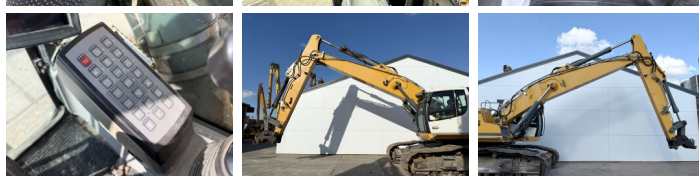

Liebherr

Liebherr R946 SHD - 11 Meter Long Reach

€ 56.000excl.

Year **2014**
Reference number **BM006806**
Hours **12.683**

Algemeen

Type **R946 SHD - 11 Meter Long Reach**
Location **Veldhoven, Netherlands**

Dutch vehicle
Certificaat

CE + EPA

Available at Boss Machinery! This Liebherr R946 SHD - 11 Meter Long Reach Excavators from 2014 has an engine power of 200 kW and counts 12683 operational hours. Always worked in The Netherlands. The total weight of this Liebherr R946 SHD - 11 Meter Long Reach is 44700 kg and the dimensions are 11.80 x 3.88 x 3.47. Furthermore, this R946 SHD - 11 Meter Long Reach is equipped with Bluetooth, Quick coupler, AdBlue, Heated Seat, Camera, Radio, Air Conditioning, Extra hydraulic function, Hammer function, Central greasing. The Liebherr Excavators also has a CE + EPA marking. Do you want more information or do you want to try the Liebherr R946 SHD - 11 Meter Long Reach at our yard? Please let us know.

Description

Maten / Gewichten

L*W*H: **11.80 x 3.88 x 3.47**
Weight: **44700**

Motor informatie

Engine brand: **Liebherr**
Engine model: **D936 A7**
Cylinders: **6**
Turbo
Capacity in kW: **200**

BOSS
MACHINERY

Banden / Rupsen

Chain %	60
Sprocket %	50
Plate %	70
Plate width:	90 cm

Opties

Bluetooth
Quick coupler
AdBlue
Heated Seat
Camera
Radio
Air Conditioning
Extra hydraulic function
Hammer function
Central greasing