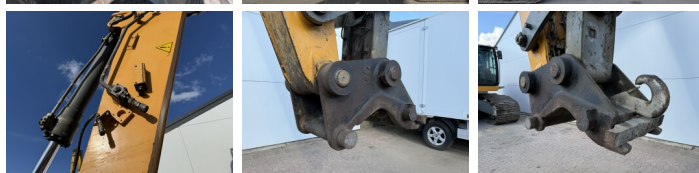

Description Available at Boss Machinery! This Liebherr R946 SHD - 11 Meter Long Reach Excavators from 2014 has an engine power of 200 kW and counts 12683 operational hours. Always worked in The Netherlands. The total weight of this Liebherr R946 SHD - 11 Meter Long Reach is 44700 kg and the dimensions are 11.80 x 3.88 x 3.47. Furthermore, this R946 SHD - 11 Meter Long Reach is equipped with Quick coupler, AdBlue, Heated Seat, Camera, Radio, Air Conditioning, Bluetooth, Extra hydraulic function, Hammer function, Central greasing. The Liebherr Excavators also has a CE + EPA marking. Do you want more information or do you want to try the Liebherr R946 SHD - 11 Meter Long Reach at our yard? Please let us know.

Maten / Gewichten

L*W*H: 11.80 x 3.88 x 3.47
Weight: 44700

Motor informatie

Engine brand: Liebherr
Engine model: D936 A7
Cylinders: 6
Turbo
Capacity in kW: 200

BOSS
MACHINERY

Banden / Rupsen

Chain %	60
Sprocket %	50
Plate %	70
Plate width:	90 cm