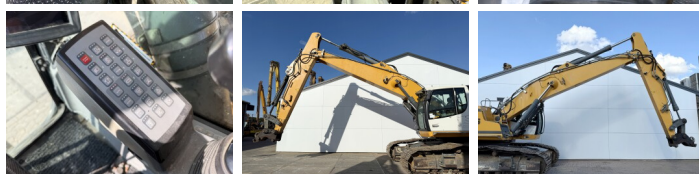

Liebherr

Liebherr R946 SHD - 11 Meter Long Reach

€ 56.000 excl.

Year **2014**
Reference number **BM006806**
Hours **12.683**

Algemeen

Type R946 SHD - 11 Meter Long Reach
Location Veldhoven, Netherlands
Dutch vehicle
Certificaat CE + EPA

Description Available at Boss Machinery! This Liebherr R946 SHD - 11 Meter Long Reach Excavators from 2014 has an engine power of 200 kW and counts 12683 operational hours. Always worked in The Netherlands. The total weight of this Liebherr R946 SHD - 11 Meter Long Reach is 44700 kg and the dimensions are 11.80 x 3.88 x 3.47. Furthermore, this R946 SHD - 11 Meter Long Reach is equipped with Quick coupler, AdBlue, Heated Seat, Camera, Radio, Air Conditioning, Bluetooth, Extra hydraulic function, Hammer function, Central greasing. The Liebherr Excavators also has a CE + EPA marking. Do you want more information or do you want to try the Liebherr R946 SHD - 11 Meter Long Reach at our yard? Please let us know.

Maten / Gewichten

L*W*H: 11.80 x 3.88 x 3.47
Weight: 44700

Motor informatie

Engine brand: Liebherr
Engine model: D936 A7
Cylinders: 6
Turbo
Capacity in kW: 200

BOSS
MACHINERY

Banden / Rupsen

Chain %	60
Sprocket %	50
Plate %	70
Plate width:	90 cm

Opties

Quick coupler

AdBlue

Heated Seat

Camera

Radio

Air Conditioning

Bluetooth