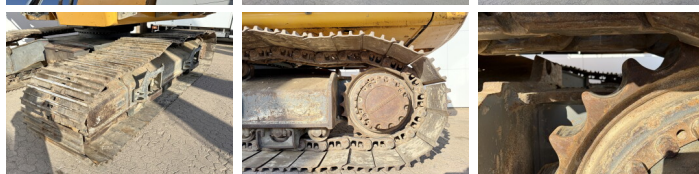

Description Available at Boss Machinery! This Liebherr R946 SHD - 11 Meter Long Reach Excavators from 2014 has an engine power of 200 kW and counts 12683 operational hours. Always worked in The Netherlands. The total weight of this Liebherr R946 SHD - 11 Meter Long Reach is 44700 kg and the dimensions are 11.80 x 3.88 x 3.47. Furthermore, this R946 SHD - 11 Meter Long Reach is equipped with Quick coupler, AdBlue, Heated Seat, Camera, Radio, Air Conditioning, Bluetooth, Extra hydraulic function, Hammer function, Central greasing. The Liebherr Excavators also has a CE + EPA marking. Do you want more information or do you want to try the Liebherr R946 SHD - 11 Meter Long Reach at our yard? Please let us know.

Maten / Gewichten

L*W*H: 11.80 x 3.88 x 3.47
Weight: 44700

Motor informatie

Engine brand: Liebherr
Engine model: D936 A7
Cylinders: 6
Turbo
Capacity in kW: 200

BOSS
MACHINERY

Banden / Rupsen

Chain %	60
Sprocket %	50
Plate %	70
Plate width:	90 cm