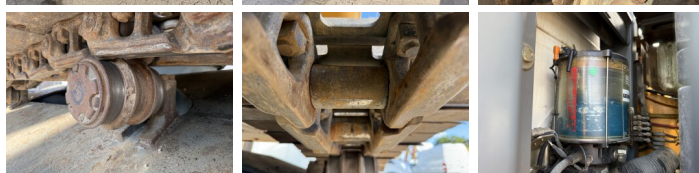

Description Available at Boss Machinery! This Liebherr R946 SHD - 11 Meter Long Reach Excavators from 2014 has an engine power of 200 kW and counts 12683 operational hours. Always worked in The Netherlands. The total weight of this Liebherr R946 SHD - 11 Meter Long Reach is 44700 kg and the dimensions are 11.80 x 3.88 x 3.47. Furthermore, this R946 SHD - 11 Meter Long Reach is equipped with Quick coupler, AdBlue, Heated Seat, Camera, Radio, Air Conditioning, Bluetooth, Extra hydraulic function, Hammer function, Central greasing. The Liebherr Excavators also has a CE + EPA marking. Do you want more information or do you want to try the Liebherr R946 SHD - 11 Meter Long Reach at our yard? Please let us know.

Maten / Gewichten

L*W*H: 11.80 x 3.88 x 3.47
Weight: 44700

Motor informatie

Engine brand: Liebherr
Engine model: D936 A7
Cylinders: 6
Turbo
Capacity in kW: 200

BOSS
MACHINERY

Banden / Rupsen

Chain %	60
Sprocket %	50
Plate %	70
Plate width:	90 cm