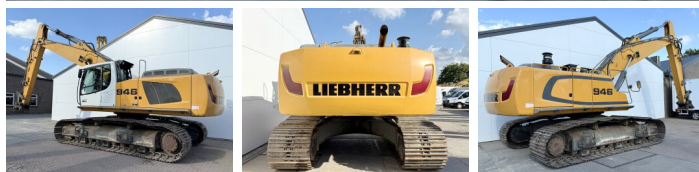

Liebherr

Liebherr R946 SHD - 11 Meter Long Reach

€ 56.000 excl.

Year **2014**
Reference number **BM006806**
Hours **12.683**

Algemeen

Type R946 SHD - 11 Meter Long Reach
Location Veldhoven, Netherlands
Dutch vehicle
Certificaat CE + EPA

Description Available at Boss Machinery! This Liebherr R946 SHD - 11 Meter Long Reach Excavators from 2014 has an engine power of 200 kW and counts 12683 operational hours. Always worked in The Netherlands. The total weight of this Liebherr R946 SHD - 11 Meter Long Reach is 44700 kg and the dimensions are 11.80 x 3.88 x 3.47. Furthermore, this R946 SHD - 11 Meter Long Reach is equipped with Quick coupler, AdBlue, Heated Seat, Camera, Radio, Air Conditioning, Bluetooth, Extra hydraulic function, Hammer function, Central greasing. The Liebherr Excavators also has a CE + EPA marking. Do you want more information or do you want to try the Liebherr R946 SHD - 11 Meter Long Reach at our yard? Please let us know.

Maten / Gewichten

L*W*H: 11.80 x 3.88 x 3.47
Weight: 44700

Motor informatie

Engine brand: Liebherr
Engine model: D936 A7
Cylinders: 6
Turbo
Capacity in kW: 200

BOSS
MACHINERY

Banden / Rupsen

Chain %	60
Sprocket %	50
Plate %	70
Plate width:	90 cm