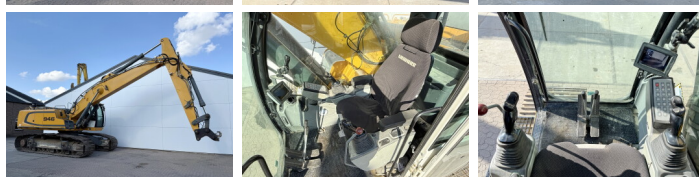

Dutch vehicle
Certificaat

CE + EPA

Available at Boss Machinery! This Liebherr R946 SHD - 11 Meter Long Reach Excavators from 2014 has an engine power of 200 kW and counts 12683 operational hours. Always worked in The Netherlands. The total weight of this Liebherr R946 SHD - 11 Meter Long Reach is 44700 kg and the dimensions are 11.80 x 3.88 x 3.47. Furthermore, this R946 SHD - 11 Meter Long Reach is equipped with Bluetooth, Quick coupler, AdBlue, Heated Seat, Camera, Radio, Air Conditioning, Extra hydraulic function, Hammer function, Central greasing. The Liebherr Excavators also has a CE + EPA marking. Do you want more information or do you want to try the Liebherr R946 SHD - 11 Meter Long Reach at our yard? Please let us know.

Description

Maten / Gewichten

L*W*H: **11.80 x 3.88 x 3.47**
Weight: **44700**

Motor informatie

Engine brand: **Liebherr**
Engine model: **D936 A7**
Cylinders: **6**
Turbo
Capacity in kW: **200**

BOSS
MACHINERY

Banden / Rupsen

Chain %	60
Sprocket %	50
Plate %	70
Plate width:	90 cm

Opties

Bluetooth
Quick coupler
AdBlue
Heated Seat
Camera
Radio
Air Conditioning
Extra hydraulic function
Hammer function
Central greasing