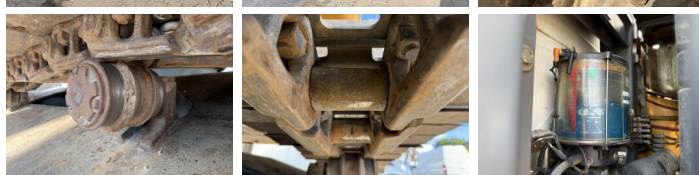

Dutch vehicle
Certificaat

CE + EPA

Available at Boss Machinery! This Liebherr R946 SHD - 11 Meter Long Reach Excavators from 2014 has an engine power of 200 kW and counts 12683 operational hours. Always worked in The Netherlands. The total weight of this Liebherr R946 SHD - 11 Meter Long Reach is 44700 kg and the dimensions are 11.80 x 3.88 x 3.47. Furthermore, this R946 SHD - 11 Meter Long Reach is equipped with Bluetooth, Quick coupler, AdBlue, Heated Seat, Camera, Radio, Air Conditioning, Extra hydraulic function, Hammer function, Central greasing. The Liebherr Excavators also has a CE + EPA marking. Do you want more information or do you want to try the Liebherr R946 SHD - 11 Meter Long Reach at our yard? Please let us know.

Description

Maten / Gewichten

L*W*H: **11.80 x 3.88 x 3.47**
Weight: **44700**

Motor informatie

Engine brand: **Liebherr**
Engine model: **D936 A7**
Cylinders: **6**
Turbo
Capacity in kW: **200**

BOSS
MACHINERY

Banden / Rupsen

Chain %	60
Sprocket %	50
Plate %	70
Plate width:	90 cm

Opties

Bluetooth
Quick coupler
AdBlue
Heated Seat
Camera
Radio
Air Conditioning
Extra hydraulic function
Hammer function
Central greasing