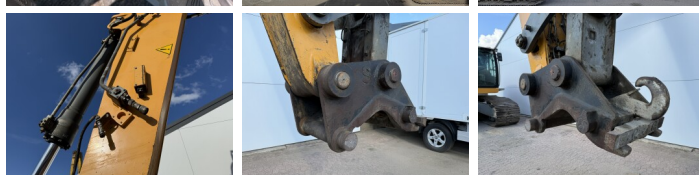

Dutch vehicle
Certificaat

CE + EPA

Available at Boss Machinery! This Liebherr R946 SHD - 11 Meter Long Reach Excavators from 2014 has an engine power of 200 kW and counts 12683 operational hours. Always worked in The Netherlands. The total weight of this Liebherr R946 SHD - 11 Meter Long Reach is 44700 kg and the dimensions are 11.80 x 3.88 x 3.47. Furthermore, this R946 SHD - 11 Meter Long Reach is equipped with Bluetooth, Quick coupler, AdBlue, Heated Seat, Camera, Radio, Air Conditioning, Extra hydraulic function, Hammer function, Central greasing. The Liebherr Excavators also has a CE + EPA marking. Do you want more information or do you want to try the Liebherr R946 SHD - 11 Meter Long Reach at our yard? Please let us know.

Description

Maten / Gewichten

L*W*H: **11.80 x 3.88 x 3.47**
Weight: **44700**

Motor informatie

Engine brand: **Liebherr**
Engine model: **D936 A7**
Cylinders: **6**
Turbo
Capacity in kW: **200**

BOSS
MACHINERY

Banden / Rupsen

Chain %	60
Sprocket %	50
Plate %	70
Plate width:	90 cm

Opties

Bluetooth
Quick coupler
AdBlue
Heated Seat
Camera
Radio
Air Conditioning
Extra hydraulic function
Hammer function
Central greasing