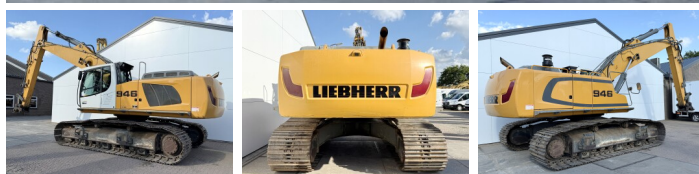

Liebherr

Liebherr R946 SHD - 11 Meter Long Reach

€ 56.000excl.

Year **2014**
Reference number **BM006806**
Hours **12.683**

Algemeen

Type **R946 SHD - 11 Meter Long Reach**
Location **Veldhoven, Netherlands**

Dutch vehicle
Certificaat

CE + EPA

Available at Boss Machinery! This Liebherr R946 SHD - 11 Meter Long Reach Excavators from 2014 has an engine power of 200 kW and counts 12683 operational hours. Always worked in The Netherlands. The total weight of this Liebherr R946 SHD - 11 Meter Long Reach is 44700 kg and the dimensions are 11.80 x 3.88 x 3.47. Furthermore, this R946 SHD - 11 Meter Long Reach is equipped with Bluetooth, Quick coupler, AdBlue, Heated Seat, Camera, Radio, Air Conditioning, Extra hydraulic function, Hammer function, Central greasing. The Liebherr Excavators also has a CE + EPA marking. Do you want more information or do you want to try the Liebherr R946 SHD - 11 Meter Long Reach at our yard? Please let us know.

Description

Maten / Gewichten

L*W*H: **11.80 x 3.88 x 3.47**
Weight: **44700**

Motor informatie

Engine brand: **Liebherr**
Engine model: **D936 A7**
Cylinders: **6**
Turbo
Capacity in kW: **200**

BOSS
MACHINERY

Banden / Rupsen

Chain %	60
Sprocket %	50
Plate %	70
Plate width:	90 cm

Opties

Bluetooth
Quick coupler
AdBlue
Heated Seat
Camera
Radio
Air Conditioning
Extra hydraulic function
Hammer function
Central greasing