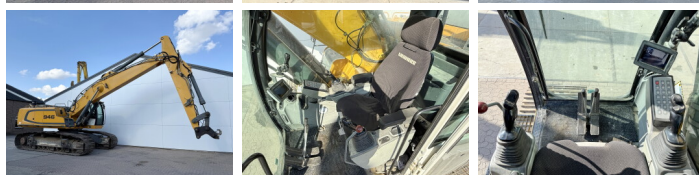

Liebherr

Liebherr R946 SHD - 11 Meter Long Reach

€ 56.000 excl.

Year **2014**
Reference number **BM006806**
Hours **12.683**

Algemeen

Type R946 SHD - 11 Meter Long Reach
Location Veldhoven, Netherlands
Dutch vehicle
Certificaat CE + EPA

Description Available at Boss Machinery! This Liebherr R946 SHD - 11 Meter Long Reach Excavators from 2014 has an engine power of 200 kW and counts 12683 operational hours. Always worked in The Netherlands. The total weight of this Liebherr R946 SHD - 11 Meter Long Reach is 44700 kg and the dimensions are 11.80 x 3.88 x 3.47. Furthermore, this R946 SHD - 11 Meter Long Reach is equipped with Quick coupler, AdBlue, Heated Seat, Camera, Radio, Air Conditioning, Bluetooth, Extra hydraulic function, Hammer function, Central greasing. The Liebherr Excavators also has a CE + EPA marking. Do you want more information or do you want to try the Liebherr R946 SHD - 11 Meter Long Reach at our yard? Please let us know.

Maten / Gewichten

L*W*H: 11.80 x 3.88 x 3.47
Weight: 44700

Motor informatie

Engine brand: Liebherr
Engine model: D936 A7
Cylinders: 6
Turbo
Capacity in kW: 200

BOSS
MACHINERY

Banden / Rupsen

Chain %	60
Sprocket %	50
Plate %	70
Plate width:	90 cm