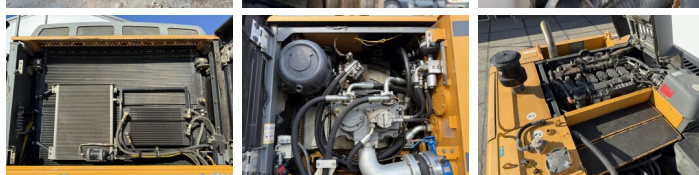

Dutch vehicle
Certificaat

CE + EPA

Available at Boss Machinery! This Liebherr R946 SHD - 11 Meter Long Reach Excavators from 2014 has an engine power of 200 kW and counts 12683 operational hours. Always worked in The Netherlands. The total weight of this Liebherr R946 SHD - 11 Meter Long Reach is 44700 kg and the dimensions are 11.80 x 3.88 x 3.47. Furthermore, this R946 SHD - 11 Meter Long Reach is equipped with Bluetooth, Quick coupler, AdBlue, Heated Seat, Camera, Radio, Air Conditioning, Extra hydraulic function, Hammer function, Central greasing. The Liebherr Excavators also has a CE + EPA marking. Do you want more information or do you want to try the Liebherr R946 SHD - 11 Meter Long Reach at our yard? Please let us know.

Description

Maten / Gewichten

L*W*H: **11.80 x 3.88 x 3.47**
Weight: **44700**

Motor informatie

Engine brand: **Liebherr**
Engine model: **D936 A7**
Cylinders: **6**
Turbo
Capacity in kW: **200**

BOSS
MACHINERY

Banden / Rupsen

Chain %	60
Sprocket %	50
Plate %	70
Plate width:	90 cm

Opties

Bluetooth
Quick coupler
AdBlue
Heated Seat
Camera
Radio
Air Conditioning
Extra hydraulic function
Hammer function
Central greasing