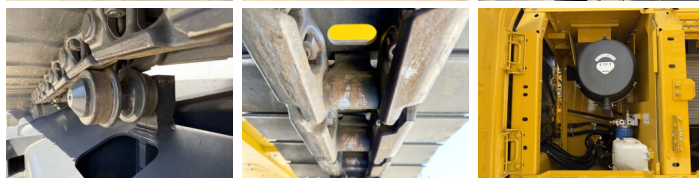

Komatsu

Komatsu PC210-10M0

BOSS
MACHINERY

Year **2026**
Reference number **BM006624**
Hours **8**

Algemeen

Type PC210-10M0
Location Veldhoven, Netherlands
Certificaat NOT FOR SALE IN EU / NO CE MARK

Description Available at Boss Machinery! This Komatsu PC210-10M0 Excavators from 2026 has an engine power of 123 kW and counts 8 operational hours. The total weight of this Komatsu PC210-10M0 is 22000 kg and the dimensions are 8.60 x 2.81 x 3.14. Furthermore, this PC210-10M0 is equipped with Climate Control, Air Conditioning, Bluetooth, Air Suspension Seat, Radio, Extra hydraulic function, Hammer function. The Komatsu Excavators also has a NOT FOR SALE IN EU / NO CE MARK marking. Do you want more information or do you want to try the Komatsu PC210-10M0 at our yard? Please let us know.

Maten / Gewichten

L*W*H: 8.60 x 2.81 x 3.14
Weight: 22000

Motor informatie

Engine brand: Komatsu
Engine model: SAA6D107E-1
Turbo
Capacity in kW: 123

Banden / Rupsen

Plate % 100
Sprocket % 100
Chain % 100
Plate width: 60 cm

Opties

Climate Control

Air Conditioning

Bluetooth

Air Suspension Seat

Radio

Extra hydraulic function

Hammer function