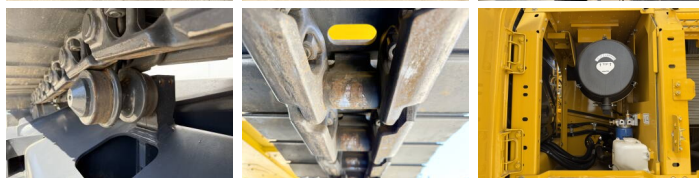

Komatsu

Komatsu PC210-10M0

BOSS
MACHINERY

Year **2026**
Reference number **BM006624**
Hours **8**

Algemeen

Type PC210-10M0
Location Veldhoven, Netherlands
Certificaat NOT FOR SALE IN EU / NO CE MARK

Description Available at Boss Machinery! This Komatsu PC210-10M0 Excavators from 2026 has an engine power of 123 kW and counts 8 operational hours. The total weight of this Komatsu PC210-10M0 is 22000 kg and the dimensions are 8.60 x 2.81 x 3.14. Furthermore, this PC210-10M0 is equipped with Climate Control, Air Conditioning, Bluetooth, Air Suspension Seat, Radio, Extra hydraulic function, Hammer function. The Komatsu Excavators also has a NOT FOR SALE IN EU / NO CE MARK marking. Do you want more information or do you want to try the Komatsu PC210-10M0 at our yard? Please let us know.

Maten / Gewichten

L*W*H: 8.60 x 2.81 x 3.14
Weight: 22000

Motor informatie

Engine brand: Komatsu
Engine model: SAA6D107E-1
Turbo
Capacity in kW: 123

Banden / Rupsen

Plate % 100
Sprocket % 100
Chain % 100
Plate width: 60 cm

Opties

Climate Control

Air Conditioning

Bluetooth

Air Suspension Seat

Radio

Extra hydraulic function

Hammer function