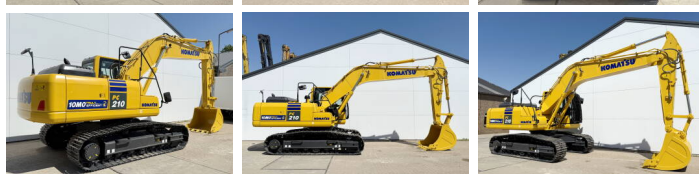

Komatsu

Komatsu PC210-10M0

BOSS
MACHINERY

Year **2026**
Reference number **BM006624**
Hours **8**

Algemeen

Type PC210-10M0
Location Veldhoven, Netherlands
Certificaat NOT FOR SALE IN EU / NO CE MARK

Description Available at Boss Machinery! This Komatsu PC210-10M0 Excavators from 2026 has an engine power of 123 kW and counts 8 operational hours. The total weight of this Komatsu PC210-10M0 is 22000 kg and the dimensions are 8.60 x 2.81 x 3.14. Furthermore, this PC210-10M0 is equipped with Climate Control, Air Conditioning, Bluetooth, Air Suspension Seat, Radio, Extra hydraulic function, Hammer function. The Komatsu Excavators also has a NOT FOR SALE IN EU / NO CE MARK marking. Do you want more information or do you want to try the Komatsu PC210-10M0 at our yard? Please let us know.

Maten / Gewichten

L*W*H: 8.60 x 2.81 x 3.14
Weight: 22000

Motor informatie

Engine brand: Komatsu
Engine model: SAA6D107E-1
Turbo
Capacity in kW: 123

Banden / Rupsen

Plate % 100
Sprocket % 100
Chain % 100
Plate width: 60 cm

Opties

Climate Control

Air Conditioning

Bluetooth

Air Suspension Seat

Radio

Extra hydraulic function

Hammer function