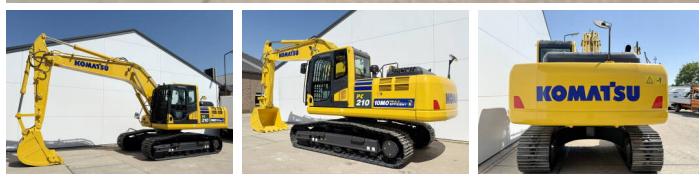

Komatsu

Komatsu PC210-10M0

BOSS
MACHINERY

Year **2026**
Reference number **BM006624**
Hours **8**

Algemeen

Type PC210-10M0
Location Veldhoven, Netherlands
Certificaat NOT FOR SALE IN EU / NO CE MARK

Description Available at Boss Machinery! This Komatsu PC210-10M0 Excavators from 2026 has an engine power of 123 kW and counts 8 operational hours. The total weight of this Komatsu PC210-10M0 is 22000 kg and the dimensions are 8.60 x 2.81 x 3.14. Furthermore, this PC210-10M0 is equipped with Climate Control, Air Conditioning, Bluetooth, Air Suspension Seat, Radio, Extra hydraulic function, Hammer function. The Komatsu Excavators also has a NOT FOR SALE IN EU / NO CE MARK marking. Do you want more information or do you want to try the Komatsu PC210-10M0 at our yard? Please let us know.

Maten / Gewichten

L*W*H: 8.60 x 2.81 x 3.14
Weight: 22000

Motor informatie

Engine brand: Komatsu
Engine model: SAA6D107E-1
Turbo
Capacity in kW: 123

Banden / Rupsen

Plate % 100
Sprocket % 100
Chain % 100
Plate width: 60 cm

Opties

Climate Control

Air Conditioning

Bluetooth

Air Suspension Seat

Radio

Extra hydraulic function

Hammer function