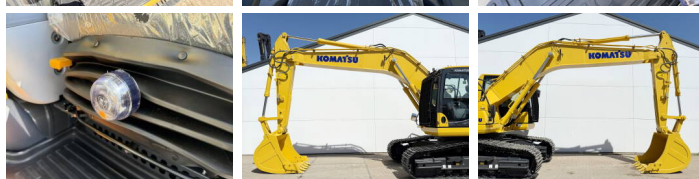

Komatsu

Komatsu PC210-10M0

BOSS
MACHINERY

Year **2026**
Reference number **BM006624**
Hours **8**

Algemeen

Type PC210-10M0
Location Veldhoven, Netherlands
Certificaat NOT FOR SALE IN EU / NO CE MARK

Description Available at Boss Machinery! This Komatsu PC210-10M0 Excavators from 2026 has an engine power of 123 kW and counts 8 operational hours. The total weight of this Komatsu PC210-10M0 is 22000 kg and the dimensions are 8.60 x 2.81 x 3.14. Furthermore, this PC210-10M0 is equipped with Climate Control, Air Conditioning, Bluetooth, Air Suspension Seat, Radio, Extra hydraulic function, Hammer function. The Komatsu Excavators also has a NOT FOR SALE IN EU / NO CE MARK marking. Do you want more information or do you want to try the Komatsu PC210-10M0 at our yard? Please let us know.

Maten / Gewichten

L*W*H: 8.60 x 2.81 x 3.14
Weight: 22000

Motor informatie

Engine brand: Komatsu
Engine model: SAA6D107E-1
Turbo
Capacity in kW: 123

Banden / Rupsen

Plate % 100
Sprocket % 100
Chain % 100
Plate width: 60 cm

Opties

Climate Control

Air Conditioning

Bluetooth

Air Suspension Seat

Radio

Extra hydraulic function

Hammer function