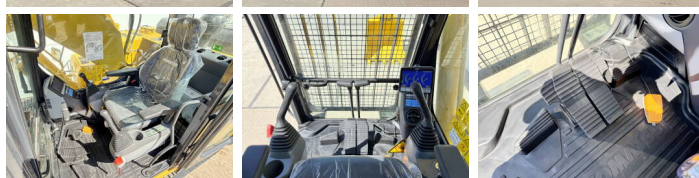

Komatsu

Komatsu PC210-10M0

BOSS
MACHINERY

Year **2026**
Reference number **BM006624**
Hours **8**

Algemeen

Type PC210-10M0
Location Veldhoven, Netherlands
Certificaat NOT FOR SALE IN EU / NO CE MARK

Description Available at Boss Machinery! This Komatsu PC210-10M0 Excavators from 2026 has an engine power of 123 kW and counts 8 operational hours. The total weight of this Komatsu PC210-10M0 is 22000 kg and the dimensions are 8.60 x 2.81 x 3.14. Furthermore, this PC210-10M0 is equipped with Climate Control, Air Conditioning, Bluetooth, Air Suspension Seat, Radio, Extra hydraulic function, Hammer function. The Komatsu Excavators also has a NOT FOR SALE IN EU / NO CE MARK marking. Do you want more information or do you want to try the Komatsu PC210-10M0 at our yard? Please let us know.

Maten / Gewichten

L*W*H: 8.60 x 2.81 x 3.14
Weight: 22000

Motor informatie

Engine brand: Komatsu
Engine model: SAA6D107E-1
Turbo
Capacity in kW: 123

Banden / Rupsen

Plate % 100
Sprocket % 100
Chain % 100
Plate width: 60 cm

Opties

Climate Control

Air Conditioning

Bluetooth

Air Suspension Seat

Radio

Extra hydraulic function

Hammer function