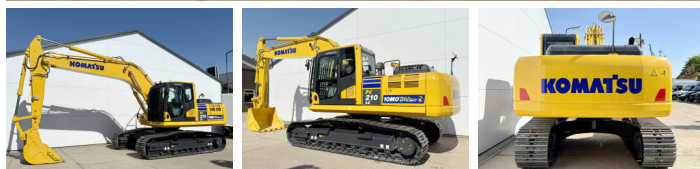

Komatsu

Komatsu PC210LC-10M0

BOSS
MACHINERY

Year **2026**
Reference number **BM006598**
Hours **6**

Algemeen

Type **PC210LC-10M0**
Location **Veldhoven, Netherlands**
Certificaat **NOT FOR SALE IN EU / NO CE MARK**

Description

Available at Boss Machinery! This Komatsu PC210LC-10M0 Excavators from 2026 has an engine power of 123 kW and counts 6 operational hours. The total weight of this Komatsu PC210LC-10M0 is 22000 kg and the dimensions are 9.75 x 3.00 x 3.20. Furthermore, this PC210LC-10M0 is equipped with Air Suspension Seat, Radio, Climate Control, Air Conditioning, Bluetooth, Extra hydraulic function, Hammer function. The Komatsu Excavators also has a NOT FOR SALE IN EU / NO CE MARK marking. Do you want more information or do you want to try the Komatsu PC210LC-10M0 at our yard? Please let us know.

Maten / Gewichten

L*W*H: **9.75 x 3.00 x 3.20**
Weight: **22000**

Motor informatie

Engine brand: **Komatsu**
Engine model: **SAA6D107E-1**
Turbo
Capacity in kW: **123**

Banden / Rupsen

Plate % **100**
Sprocket % **100**
Chain % **100**
Plate width: **60 cm**

Opties

Air Suspension Seat