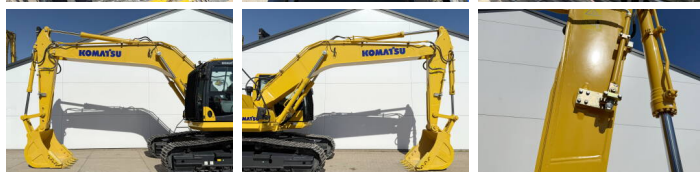

Komatsu

Komatsu PC210LC-10M0

BOSS
MACHINERY

Year **2026**
Reference number **BM006598**
Hours **6**

Algemeen

Type **PC210LC-10M0**
Location **Veldhoven, Netherlands**
Certificaat **NOT FOR SALE IN EU / NO CE MARK**

Description

Available at Boss Machinery! This Komatsu PC210LC-10M0 Excavators from 2026 has an engine power of 123 kW and counts 6 operational hours. The total weight of this Komatsu PC210LC-10M0 is 22000 kg and the dimensions are 9.75 x 3.00 x 3.20. Furthermore, this PC210LC-10M0 is equipped with Air Suspension Seat, Radio, Climate Control, Air Conditioning, Bluetooth, Extra hydraulic function, Hammer function. The Komatsu Excavators also has a NOT FOR SALE IN EU / NO CE MARK marking. Do you want more information or do you want to try the Komatsu PC210LC-10M0 at our yard? Please let us know.

Maten / Gewichten

L*W*H: **9.75 x 3.00 x 3.20**
Weight: **22000**

Motor informatie

Engine brand: **Komatsu**
Engine model: **SAA6D107E-1**
Turbo
Capacity in kW: **123**

Banden / Rupsen

Plate % **100**
Sprocket % **100**
Chain % **100**
Plate width: **60 cm**

Opties

Air Suspension Seat