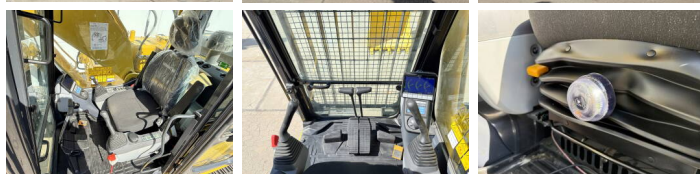

Komatsu

Komatsu PC210LC-10M0

BOSS
MACHINERY

Year **2026**
Reference number **BM006598**
Hours **6**

Algemeen

Type **PC210LC-10M0**
Location **Veldhoven, Netherlands**
Certificaat **NOT FOR SALE IN EU / NO CE MARK**

Description

Available at Boss Machinery! This Komatsu PC210LC-10M0 Excavators from 2026 has an engine power of 123 kW and counts 6 operational hours. The total weight of this Komatsu PC210LC-10M0 is 22000 kg and the dimensions are 9.75 x 3.00 x 3.20. Furthermore, this PC210LC-10M0 is equipped with Air Suspension Seat, Radio, Climate Control, Air Conditioning, Bluetooth, Extra hydraulic function, Hammer function. The Komatsu Excavators also has a NOT FOR SALE IN EU / NO CE MARK marking. Do you want more information or do you want to try the Komatsu PC210LC-10M0 at our yard? Please let us know.

Maten / Gewichten

L*W*H: **9.75 x 3.00 x 3.20**
Weight: **22000**

Motor informatie

Engine brand: **Komatsu**
Engine model: **SAA6D107E-1**
Turbo
Capacity in kW: **123**

Banden / Rupsen

Plate % **100**
Sprocket % **100**
Chain % **100**
Plate width: **60 cm**

Opties

Air Suspension Seat