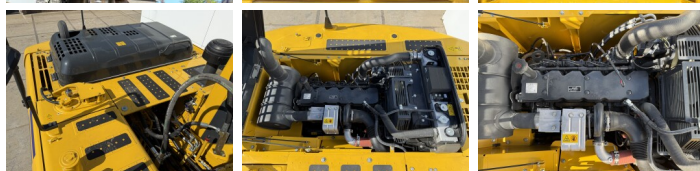

Komatsu

Komatsu PC210LC-10M0

BOSS
MACHINERY

Year **2026**
Reference number **BM006598**
Hours **6**

Algemeen

Type **PC210LC-10M0**
Location **Veldhoven, Netherlands**
Certificaat **NOT FOR SALE IN EU / NO CE MARK**

Description

Available at Boss Machinery! This Komatsu PC210LC-10M0 Excavators from 2026 has an engine power of 123 kW and counts 6 operational hours. The total weight of this Komatsu PC210LC-10M0 is 22000 kg and the dimensions are 9.75 x 3.00 x 3.20. Furthermore, this PC210LC-10M0 is equipped with Air Suspension Seat, Radio, Climate Control, Air Conditioning, Bluetooth, Extra hydraulic function, Hammer function. The Komatsu Excavators also has a NOT FOR SALE IN EU / NO CE MARK marking. Do you want more information or do you want to try the Komatsu PC210LC-10M0 at our yard? Please let us know.

Maten / Gewichten

L*W*H: **9.75 x 3.00 x 3.20**
Weight: **22000**

Motor informatie

Engine brand: **Komatsu**
Engine model: **SAA6D107E-1**
Turbo
Capacity in kW: **123**

Banden / Rupsen

Plate % **100**
Sprocket % **100**
Chain % **100**
Plate width: **60 cm**

Opties

Air Suspension Seat