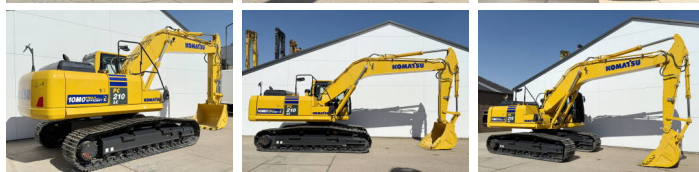

Komatsu

Komatsu PC210LC-10M0

BOSS
MACHINERY

Year **2026**
Reference number **BM006598**
Hours **6**

Algemeen

Type PC210LC-10M0
Location Veldhoven, Netherlands
Certificaat NOT FOR SALE IN EU / NO CE MARK

Description

Available at Boss Machinery! This Komatsu PC210LC-10M0 Excavators from 2026 has an engine power of 123 kW and counts 6 operational hours. The total weight of this Komatsu PC210LC-10M0 is 22000 kg and the dimensions are 9.75 x 3.00 x 3.20. Furthermore, this PC210LC-10M0 is equipped with Climate Control, Air Conditioning, Bluetooth, Air Suspension Seat, Radio, Extra hydraulic function, Hammer function. The Komatsu Excavators also has a NOT FOR SALE IN EU / NO CE MARK marking. Do you want more information or do you want to try the Komatsu PC210LC-10M0 at our yard? Please let us know.

Maten / Gewichten

L*W*H: 9.75 x 3.00 x 3.20
Weight: 22000

Motor informatie

Engine brand: Komatsu
Engine model: SAA6D107E-1
Turbo
Capacity in kW: 123

Banden / Rupsen

Plate % 100
Sprocket % 100
Chain % 100
Plate width: 60 cm

Opties

Climate Control

Air Conditioning

Bluetooth

Air Suspension Seat

Radio

Extra hydraulic function

Hammer function