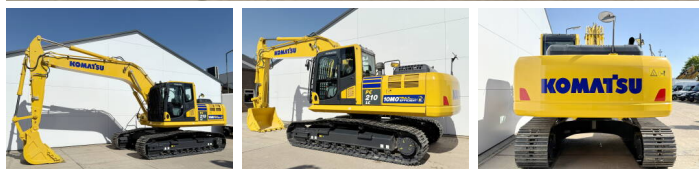

Komatsu

Komatsu PC210LC-10M0

BOSS
MACHINERY

Year **2026**
Reference number **BM006598**
Hours **6**

Algemeen

Type PC210LC-10M0
Location Veldhoven, Netherlands
Certificaat NOT FOR SALE IN EU / NO CE MARK

Description

Available at Boss Machinery! This Komatsu PC210LC-10M0 Excavators from 2026 has an engine power of 123 kW and counts 6 operational hours. The total weight of this Komatsu PC210LC-10M0 is 22000 kg and the dimensions are 9.75 x 3.00 x 3.20. Furthermore, this PC210LC-10M0 is equipped with Climate Control, Air Conditioning, Bluetooth, Air Suspension Seat, Radio, Extra hydraulic function, Hammer function. The Komatsu Excavators also has a NOT FOR SALE IN EU / NO CE MARK marking. Do you want more information or do you want to try the Komatsu PC210LC-10M0 at our yard? Please let us know.

Maten / Gewichten

L*W*H: 9.75 x 3.00 x 3.20
Weight: 22000

Motor informatie

Engine brand: Komatsu
Engine model: SAA6D107E-1
Turbo
Capacity in kW: 123

Banden / Rupsen

Plate % 100
Sprocket % 100
Chain % 100
Plate width: 60 cm

Opties

Climate Control

Air Conditioning

Bluetooth

Air Suspension Seat

Radio

Extra hydraulic function

Hammer function