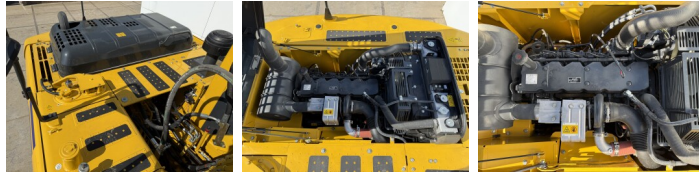

Available at Boss Machinery! This Komatsu PC210LC-10M0 Excavators from 2026 has an engine power of 123 kW and counts 6 operational hours. The total weight of this Komatsu PC210LC-10M0 is 22000 kg and the dimensions are 9.75 x 3.00 x 3.20. Furthermore, this PC210LC-10M0 is equipped with Climate Control, Air Conditioning, Bluetooth, Air Suspension Seat, Radio, Extra hydraulic function, Hammer function. The Komatsu Excavators also has a NOT FOR SALE IN EU / NO CE MARK marking. Do you want more information or do you want to try the Komatsu PC210LC-10M0 at our yard? Please let us know.

Maten / Gewichten

L*W*H: 9.75 x 3.00 x 3.20
Weight: 22000

Motor informatie

Engine brand: Komatsu
Engine model: SAA6D107E-1
Turbo
Capacity in kW: 123

Banden / Rupsen

Plate % 100
Sprocket % 100
Chain % 100
Plate width: 60 cm

Opties

Climate Control

Air Conditioning

Bluetooth

Air Suspension Seat

Radio

Extra hydraulic function

Hammer function