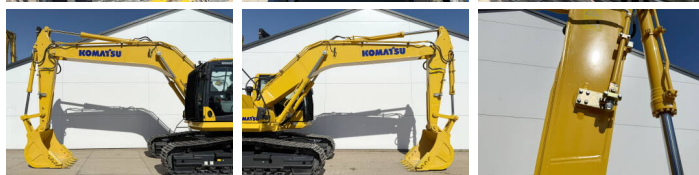

Komatsu

Komatsu PC210LC-10M0

BOSS
MACHINERY

Year **2026**
Reference number **BM006598**
Hours **6**

Algemeen

Type PC210LC-10M0
Location Veldhoven, Netherlands
Certificaat NOT FOR SALE IN EU / NO CE MARK

Description

Available at Boss Machinery! This Komatsu PC210LC-10M0 Excavators from 2026 has an engine power of 123 kW and counts 6 operational hours. The total weight of this Komatsu PC210LC-10M0 is 22000 kg and the dimensions are 9.75 x 3.00 x 3.20. Furthermore, this PC210LC-10M0 is equipped with Climate Control, Air Conditioning, Bluetooth, Air Suspension Seat, Radio, Extra hydraulic function, Hammer function. The Komatsu Excavators also has a NOT FOR SALE IN EU / NO CE MARK marking. Do you want more information or do you want to try the Komatsu PC210LC-10M0 at our yard? Please let us know.

Maten / Gewichten

L*W*H: 9.75 x 3.00 x 3.20
Weight: 22000

Motor informatie

Engine brand: Komatsu
Engine model: SAA6D107E-1
Turbo
Capacity in kW: 123

Banden / Rupsen

Plate % 100
Sprocket % 100
Chain % 100
Plate width: 60 cm

Opties

Climate Control

Air Conditioning

Bluetooth

Air Suspension Seat

Radio

Extra hydraulic function

Hammer function