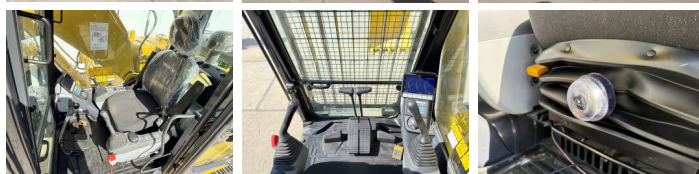

Available at Boss Machinery! This Komatsu PC210LC-10M0 Excavators from 2026 has an engine power of 123 kW and counts 6 operational hours. The total weight of this Komatsu PC210LC-10M0 is 22000 kg and the dimensions are 9.75 x 3.00 x 3.20. Furthermore, this PC210LC-10M0 is equipped with Climate Control, Air Conditioning, Bluetooth, Air Suspension Seat, Radio, Extra hydraulic function, Hammer function. The Komatsu Excavators also has a NOT FOR SALE IN EU / NO CE MARK marking. Do you want more information or do you want to try the Komatsu PC210LC-10M0 at our yard? Please let us know.

Opties

Climate Control

Air Conditioning

Bluetooth

Air Suspension Seat

Radio

Extra hydraulic function

Hammer function