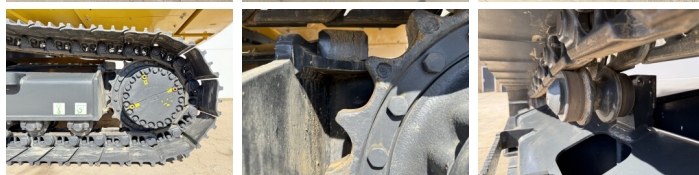

Available at Boss Machinery! This Komatsu PC210LC-10M0 Excavators from 2026 has an engine power of 123 kW and counts 6 operational hours. The total weight of this Komatsu PC210LC-10M0 is 22000 kg and the dimensions are 9.75 x 3.00 x 3.20. Furthermore, this PC210LC-10M0 is equipped with Air Suspension Seat, Radio, Climate Control, Air Conditioning, Bluetooth, Extra hydraulic function, Hammer function. The Komatsu Excavators also has a NOT FOR SALE IN EU / NO CE MARK marking. Do you want more information or do you want to try the Komatsu PC210LC-10M0 at our yard? Please let us know.

Opties

Air Suspension Seat

Radio

Climate Control

Air Conditioning

Bluetooth

Extra hydraulic function

Hammer function