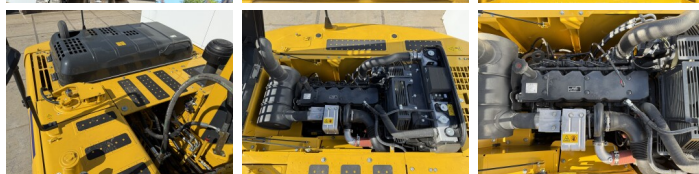

Komatsu

Komatsu PC210LC-10M0

BOSS
MACHINERY

Year **2026**
Reference number **BM006598**
Hours **6**

Algemeen

Type PC210LC-10M0
Location Veldhoven, Netherlands
Certificaat NOT FOR SALE IN EU / NO CE MARK

Description

Available at Boss Machinery! This Komatsu PC210LC-10M0 Excavators from 2026 has an engine power of 123 kW and counts 6 operational hours. The total weight of this Komatsu PC210LC-10M0 is 22000 kg and the dimensions are 9.75 x 3.00 x 3.20. Furthermore, this PC210LC-10M0 is equipped with Air Suspension Seat, Radio, Climate Control, Air Conditioning, Bluetooth, Extra hydraulic function, Hammer function. The Komatsu Excavators also has a NOT FOR SALE IN EU / NO CE MARK marking. Do you want more information or do you want to try the Komatsu PC210LC-10M0 at our yard? Please let us know.

Maten / Gewichten

Weight: 22000
L*W*H: 9.75 x 3.00 x 3.20

Motor informatie

Engine brand: Komatsu
Engine model: SAA6D107E-1
Turbo
Capacity in kW: 123

Banden / Rupsen

Plate % 100
Sprocket % 100
Chain % 100
Plate width: 60 cm

Opties

Air Suspension Seat

Radio

Climate Control

Air Conditioning

Bluetooth

Extra hydraulic function

Hammer function