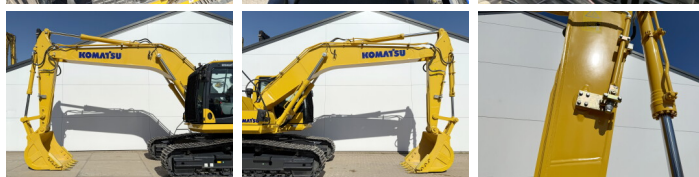

Komatsu

Komatsu PC210LC-10M0

BOSS
MACHINERY

Year **2026**
Reference number **BM006598**
Hours **6**

Algemeen

Type PC210LC-10M0
Location Veldhoven, Netherlands
Certificaat NOT FOR SALE IN EU / NO CE MARK

Description

Available at Boss Machinery! This Komatsu PC210LC-10M0 Excavators from 2026 has an engine power of 123 kW and counts 6 operational hours. The total weight of this Komatsu PC210LC-10M0 is 22000 kg and the dimensions are 9.75 x 3.00 x 3.20. Furthermore, this PC210LC-10M0 is equipped with Air Suspension Seat, Radio, Climate Control, Air Conditioning, Bluetooth, Extra hydraulic function, Hammer function. The Komatsu Excavators also has a NOT FOR SALE IN EU / NO CE MARK marking. Do you want more information or do you want to try the Komatsu PC210LC-10M0 at our yard? Please let us know.

Maten / Gewichten

Weight: 22000
L*W*H: 9.75 x 3.00 x 3.20

Motor informatie

Engine brand: Komatsu
Engine model: SAA6D107E-1
Turbo
Capacity in kW: 123

Banden / Rupsen

Plate % 100
Sprocket % 100
Chain % 100
Plate width: 60 cm

Opties

Air Suspension Seat

Radio

Climate Control

Air Conditioning

Bluetooth

Extra hydraulic function

Hammer function