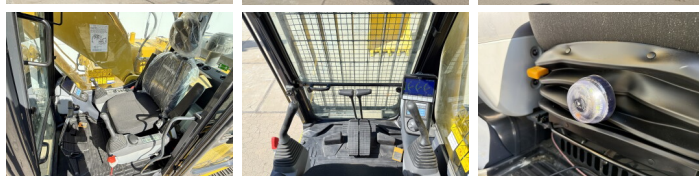

Available at Boss Machinery! This Komatsu PC210LC-10M0 Excavators from 2026 has an engine power of 123 kW and counts 6 operational hours. The total weight of this Komatsu PC210LC-10M0 is 22000 kg and the dimensions are 9.75 x 3.00 x 3.20. Furthermore, this PC210LC-10M0 is equipped with Air Suspension Seat, Radio, Climate Control, Air Conditioning, Bluetooth, Extra hydraulic function, Hammer function. The Komatsu Excavators also has a NOT FOR SALE IN EU / NO CE MARK marking. Do you want more information or do you want to try the Komatsu PC210LC-10M0 at our yard? Please let us know.

Opties

Air Suspension Seat

Radio

Climate Control

Air Conditioning

Bluetooth

Extra hydraulic function

Hammer function