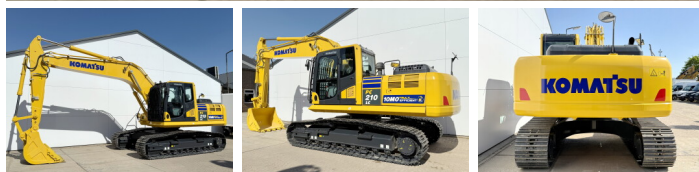

Komatsu

Komatsu PC210LC-10M0

BOSS
MACHINERY

Year **2026**
Reference number **BM006598**
Hours **6**

Algemeen

Type PC210LC-10M0
Location Veldhoven, Netherlands
Certificaat NOT FOR SALE IN EU / NO CE MARK

Description

Available at Boss Machinery! This Komatsu PC210LC-10M0 Excavators from 2026 has an engine power of 123 kW and counts 6 operational hours. The total weight of this Komatsu PC210LC-10M0 is 22000 kg and the dimensions are 9.75 x 3.00 x 3.20. Furthermore, this PC210LC-10M0 is equipped with Air Suspension Seat, Radio, Climate Control, Air Conditioning, Bluetooth, Extra hydraulic function, Hammer function. The Komatsu Excavators also has a NOT FOR SALE IN EU / NO CE MARK marking. Do you want more information or do you want to try the Komatsu PC210LC-10M0 at our yard? Please let us know.

Maten / Gewichten

Weight: 22000
L*W*H: 9.75 x 3.00 x 3.20

Motor informatie

Engine brand: Komatsu
Engine model: SAA6D107E-1
Turbo
Capacity in kW: 123

Banden / Rupsen

Plate % 100
Sprocket % 100
Chain % 100
Plate width: 60 cm

Opties

Air Suspension Seat

Radio

Climate Control

Air Conditioning

Bluetooth

Extra hydraulic function

Hammer function