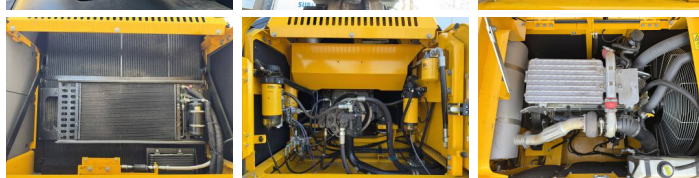

JCB

JCB JS345LC HD

BOSS
MACHINERY

€ 129.500excl.

Year **2026**
Reference number **BM006472**
Hours **8**

Algemeen

Type JS345LC HD
Location Veldhoven, Netherlands
Available at Boss Machinery! This JCB JS345LC HD Excavators from 2026 has an engine power of 165 kW and counts 8 operational hours. The total weight of this JCB JS345LC HD is 33024 kg and the dimensions are 10.75 x 3.34 x 3.65. Furthermore, this JS345LC HD is equipped with Air Conditioning, Climate Control, Extra hydraulic function, Hammer function. Do you want more information or do you want to try the JCB JS345LC HD at our yard? Please let us know.

Maten / Gewichten

L*W*H: 10.75 x 3.34 x 3.65
Weight: 33024

Motor informatie

Engine brand: JCB
Engine model: 672 TA0-165
Cylinders: 6
Turbo
Capacity in kW: 165

Banden / Rupsen

Plate % 100
Sprocket % 100
Chain % 100
Plate width: 60 cm

Opties

Air Conditioning
Climate Control