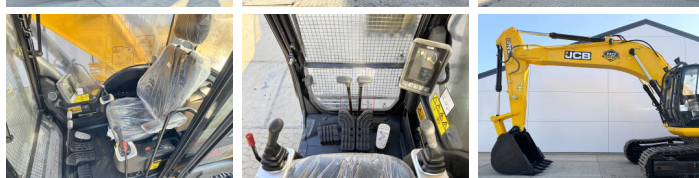

JCB

JCB JS345LC HD

BOSS
MACHINERY

€ 129.500excl.

Year **2026**
Reference number **BM006472**
Hours **8**

Algemeen

Type JS345LC HD
Location Veldhoven, Netherlands
Available at Boss Machinery! This JCB JS345LC HD Excavators from 2026 has an engine power of 165 kW and counts 8 operational hours. The total weight of this JCB JS345LC HD is 33024 kg and the dimensions are 10.75 x 3.34 x 3.65. Furthermore, this JS345LC HD is equipped with Air Conditioning, Climate Control, Extra hydraulic function, Hammer function. Do you want more information or do you want to try the JCB JS345LC HD at our yard? Please let us know.

Maten / Gewichten

L*W*H: 10.75 x 3.34 x 3.65
Weight: 33024

Motor informatie

Engine brand: JCB
Engine model: 672 TA0-165
Cylinders: 6
Turbo
Capacity in kW: 165

Banden / Rupsen

Plate % 100
Sprocket % 100
Chain % 100
Plate width: 60 cm

Opties

Air Conditioning
Climate Control