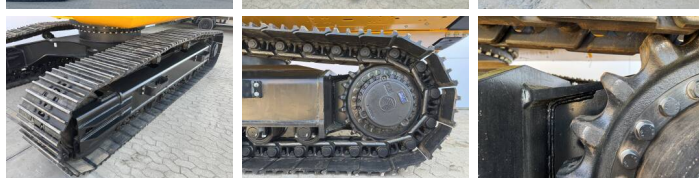

JCB

JCB JS345LC HD

BOSS
MACHINERY

€ 129.500excl.

Year **2026**
Reference number **BM006472**
Hours **8**

Algemeen

Type JS345LC HD
Location Veldhoven, Netherlands
Available at Boss Machinery! This JCB JS345LC HD Excavators from 2026 has an engine power of 165 kW and counts 8 operational hours. The total weight of this JCB JS345LC HD is 33024 kg and the dimensions are 10.75 x 3.34 x 3.65. Furthermore, this JS345LC HD is equipped with Air Conditioning, Climate Control, Extra hydraulic function, Hammer function. Do you want more information or do you want to try the JCB JS345LC HD at our yard? Please let us know.

Maten / Gewichten

L*W*H: 10.75 x 3.34 x 3.65
Weight: 33024

Motor informatie

Engine brand: JCB
Engine model: 672 TA0-165
Cylinders: 6
Turbo
Capacity in kW: 165

Banden / Rupsen

Plate % 100
Sprocket % 100
Chain % 100
Plate width: 60 cm

Opties

Air Conditioning
Climate Control