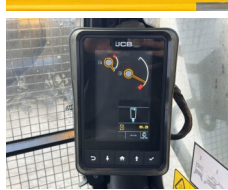

JCB

JCB JS345LC HD

BOSS
MACHINERY

€ 129.500excl.

Year **2026**
Reference number **BM006472**
Hours **8**

Algemeen

Type JS345LC HD
Location Veldhoven, Netherlands
Available at Boss Machinery! This JCB JS345LC HD Excavators from 2026 has an engine power of 165 kW and counts 8 operational hours. The total weight of this JCB JS345LC HD is 33024 kg and the dimensions are 10.75 x 3.34 x 3.65. Furthermore, this JS345LC HD is equipped with Air Conditioning, Climate Control, Extra hydraulic function, Hammer function. Do you want more information or do you want to try the JCB JS345LC HD at our yard? Please let us know.

Maten / Gewichten

L*W*H: 10.75 x 3.34 x 3.65
Weight: 33024

Motor informatie

Engine brand: JCB
Engine model: 672 TA0-165
Cylinders: 6
Turbo
Capacity in kW: 165

Banden / Rupsen

Plate % 100
Sprocket % 100
Chain % 100
Plate width: 60 cm

Opties

Air Conditioning
Climate Control