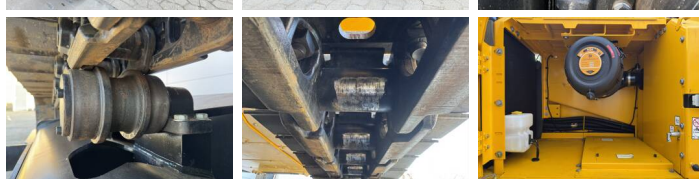

JCB

JCB JS345LC HD

BOSS
MACHINERY

€ 129.500excl.

Year **2026**
Reference number **BM006472**
Hours **8**

Algemeen

Type JS345LC HD
Location Veldhoven, Netherlands
Available at Boss Machinery! This JCB JS345LC HD Excavators from 2026 has an engine power of 165 kW and counts 8 operational hours. The total weight of this JCB JS345LC HD is 33024 kg and the dimensions are 10.75 x 3.34 x 3.65. Furthermore, this JS345LC HD is equipped with Air Conditioning, Climate Control, Extra hydraulic function, Hammer function. Do you want more information or do you want to try the JCB JS345LC HD at our yard? Please let us know.

Maten / Gewichten

L*W*H: 10.75 x 3.34 x 3.65
Weight: 33024

Motor informatie

Engine brand: JCB
Engine model: 672 TA0-165
Cylinders: 6
Turbo
Capacity in kW: 165

Banden / Rupsen

Plate % 100
Sprocket % 100
Chain % 100
Plate width: 60 cm

Opties

Air Conditioning
Climate Control