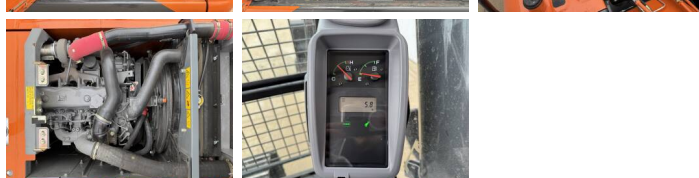

Hitachi

Hitachi ZX140H-GI

BOSS
MACHINERY

€ 57.500excl.

Year **2026**
Reference number **BM006482**
Hours **5**

Algemeen

Type ZX140H-GI
Location Veldhoven, Netherlands
Available at Boss Machinery! This Hitachi ZX140H-GI Excavators from 2026 has an engine power of 66 kW and counts 5 operational hours. The total weight of this Hitachi ZX140H-GI is 14680 kg and the dimensions are 6.53 x 2.48 x 2.80. Furthermore, this ZX140H-GI is equipped with Bluetooth, Air Suspension Seat, Air Conditioning, Radio, Extra hydraulic function, Hammer function. Do you want more information or do you want to try the Hitachi ZX140H-GI at our yard? Please let us know.

Maten / Gewichten

L*W*H: 6.53 x 2.48 x 2.80
Weight: 14680

Motor informatie

Engine brand: Isuzu
Engine model: 4BG1TCG
Cylinders: 4
Turbo
Capacity in kW: 66

Banden / Rupsen

Plate % 100
Sprocket % 100
Chain % 100
Plate width: 50 cm

Opties

Bluetooth