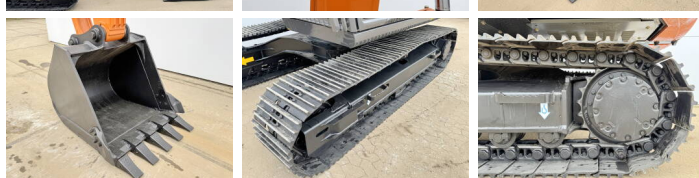

Hitachi

Hitachi ZX140H-GI

BOSS
MACHINERY

€ 57.500excl.

Year **2026**
Reference number **BM006482**
Hours **5**

Algemeen

Type ZX140H-GI
Location Veldhoven, Netherlands
Available at Boss Machinery! This Hitachi ZX140H-GI Excavators from 2026 has an engine power of 66 kW and counts 5 operational hours. The total weight of this Hitachi ZX140H-GI is 14680 kg and the dimensions are 6.53 x 2.48 x 2.80. Furthermore, this ZX140H-GI is equipped with Bluetooth, Air Suspension Seat, Air Conditioning, Radio, Extra hydraulic function, Hammer function. Do you want more information or do you want to try the Hitachi ZX140H-GI at our yard? Please let us know.

Maten / Gewichten

L*W*H: 6.53 x 2.48 x 2.80
Weight: 14680

Motor informatie

Engine brand: Isuzu
Engine model: 4BG1TCG
Cylinders: 4
Turbo
Capacity in kW: 66

Banden / Rupsen

Plate % 100
Sprocket % 100
Chain % 100
Plate width: 50 cm

Opties

Bluetooth