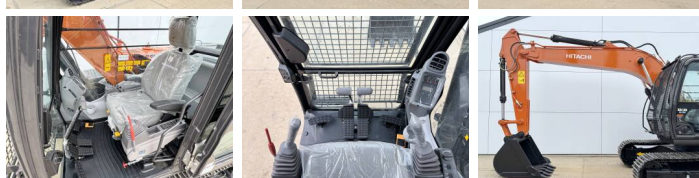

Hitachi

Hitachi ZX140H-GI

BOSS
MACHINERY

€ 57.500excl.

Year **2026**
Reference number **BM006482**
Hours **5**

Algemeen

Type ZX140H-GI
Location Veldhoven, Netherlands
Available at Boss Machinery! This Hitachi ZX140H-GI Excavators from 2026 has an engine power of 66 kW and counts 5 operational hours. The total weight of this Hitachi ZX140H-GI is 14680 kg and the dimensions are 6.53 x 2.48 x 2.80. Furthermore, this ZX140H-GI is equipped with Bluetooth, Air Suspension Seat, Air Conditioning, Radio, Extra hydraulic function, Hammer function. Do you want more information or do you want to try the Hitachi ZX140H-GI at our yard? Please let us know.

Maten / Gewichten

L*W*H: 6.53 x 2.48 x 2.80
Weight: 14680

Motor informatie

Engine brand: Isuzu
Engine model: 4BG1TCG
Cylinders: 4
Turbo
Capacity in kW: 66

Banden / Rupsen

Plate % 100
Sprocket % 100
Chain % 100
Plate width: 50 cm

Opties

Bluetooth