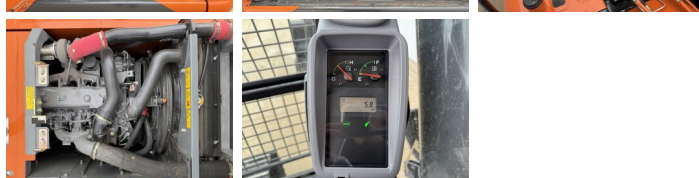

Hitachi

Hitachi ZX140H-GI

BOSS
MACHINERY

€ 57.500excl.

Year **2026**
Reference number **BM006481**
Hours **5**

Algemeen

Type ZX140H-GI
Location Veldhoven, Netherlands
Available at Boss Machinery! This Hitachi ZX140H-GI Excavators from 2026 has an engine power of 66 kW and counts 5 operational hours. The total weight of this Hitachi ZX140H-GI is 14680 kg and the dimensions are 6.53 x 2.48 x 2.80. Furthermore, this ZX140H-GI is equipped with Air Suspension Seat, Air Conditioning, Radio, Bluetooth, Extra hydraulic function, Hammer function. Do you want more information or do you want to try the Hitachi ZX140H-GI at our yard? Please let us know.

Maten / Gewichten

L*W*H: 6.53 x 2.48 x 2.80
Weight: 14680

Motor informatie

Engine brand: Isuzu
Engine model: 4BG1TCG
Cylinders: 4
Turbo
Capacity in kW: 66

Banden / Rupsen

Plate % 100
Sprocket % 100
Chain % 100
Plate width: 50 cm

Opties

Air Suspension Seat

Air Conditioning

Radio

Bluetooth

Extra hydraulic function

Hammer function