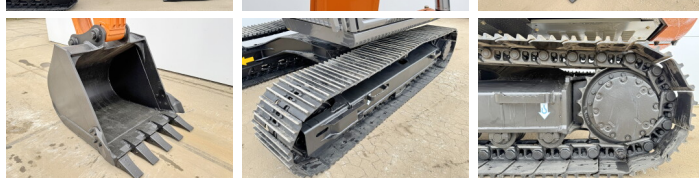

Hitachi

Hitachi ZX140H-GI

BOSS
MACHINERY

€ 57.500excl.

Year **2026**
Reference number **BM006481**
Hours **5**

Algemeen

Type ZX140H-GI
Location Veldhoven, Netherlands
Available at Boss Machinery! This Hitachi ZX140H-GI Excavators from 2026 has an engine power of 66 kW and counts 5 operational hours. The total weight of this Hitachi ZX140H-GI is 14680 kg and the dimensions are 6.53 x 2.48 x 2.80. Furthermore, this ZX140H-GI is equipped with Air Suspension Seat, Air Conditioning, Radio, Bluetooth, Extra hydraulic function, Hammer function. Do you want more information or do you want to try the Hitachi ZX140H-GI at our yard? Please let us know.

Maten / Gewichten

L*W*H: 6.53 x 2.48 x 2.80
Weight: 14680

Motor informatie

Engine brand: Isuzu
Engine model: 4BG1TCG
Cylinders: 4
Turbo
Capacity in kW: 66

Banden / Rupsen

Plate % 100
Sprocket % 100
Chain % 100
Plate width: 50 cm

Opties

Air Suspension Seat

Air Conditioning

Radio

Bluetooth

Extra hydraulic function

Hammer function