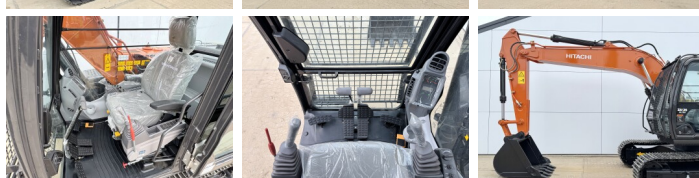

Hitachi

Hitachi ZX140H-GI

BOSS
MACHINERY

€ 57.500excl.

Year **2026**
Reference number **BM006481**
Hours **5**

Algemeen

Type **ZX140H-GI**
Location **Veldhoven, Netherlands**
Available at Boss Machinery! This Hitachi ZX140H-GI Excavators from 2026 has an engine power of 66 kW and counts 5 operational hours. The total weight of this Hitachi ZX140H-GI is 14680 kg and the dimensions are 6.53 x 2.48 x 2.80. Furthermore, this ZX140H-GI is equipped with Radio, Bluetooth, Air Suspension Seat, Air Conditioning, Extra hydraulic function, Hammer function. Do you want more information or do you want to try the Hitachi ZX140H-GI at our yard? Please let us know.

Maten / Gewichten

L*W*H: **6.53 x 2.48 x 2.80**
Weight: **14680**

Motor informatie

Engine brand: **Isuzu**
Engine model: **4BG1TCG**
Cylinders: **4**
Turbo
Capacity in kW: **66**

Banden / Rupsen

Chain % **100**
Plate % **100**
Sprocket % **100**
Plate width: **50 cm**

Opties

Radio

Bluetooth

Air Suspension Seat

Air Conditioning

Extra hydraulic function

Hammer function