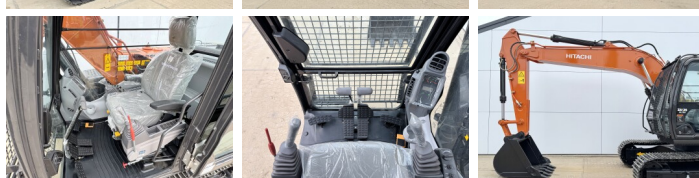

Hitachi

Hitachi ZX140H-GI

BOSS
MACHINERY

€ 57.500excl.

Year **2026**
Reference number **BM006481**
Hours **5**

Algemeen

Type ZX140H-GI
Location Veldhoven, Netherlands
Available at Boss Machinery! This Hitachi ZX140H-GI Excavators from 2026 has an engine power of 66 kW and counts 5 operational hours. The total weight of this Hitachi ZX140H-GI is 14680 kg and the dimensions are 6.53 x 2.48 x 2.80. Furthermore, this ZX140H-GI is equipped with Air Suspension Seat, Air Conditioning, Radio, Bluetooth, Extra hydraulic function, Hammer function. Do you want more information or do you want to try the Hitachi ZX140H-GI at our yard? Please let us know.

Maten / Gewichten

L*W*H: 6.53 x 2.48 x 2.80
Weight: 14680

Motor informatie

Engine brand: Isuzu
Engine model: 4BG1TCG
Cylinders: 4
Turbo
Capacity in kW: 66

Banden / Rupsen

Plate % 100
Sprocket % 100
Chain % 100
Plate width: 50 cm

Opties

Air Suspension Seat

Air Conditioning

Radio

Bluetooth

Extra hydraulic function

Hammer function