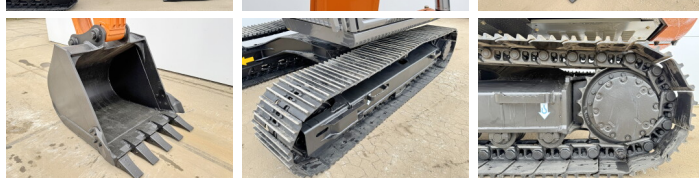

Hitachi

Hitachi ZX140H-GI

BOSS
MACHINERY

€ 57.500excl.

Year **2026**
Reference number **BM006481**
Hours **5**

Algemeen

Type **ZX140H-GI**
Location **Veldhoven, Netherlands**
Available at Boss Machinery! This Hitachi ZX140H-GI Excavators from 2026 has an engine power of 66 kW and counts 5 operational hours. The total weight of this Hitachi ZX140H-GI is 14680 kg and the dimensions are 6.53 x 2.48 x 2.80. Furthermore, this ZX140H-GI is equipped with Radio, Bluetooth, Air Suspension Seat, Air Conditioning, Extra hydraulic function, Hammer function. Do you want more information or do you want to try the Hitachi ZX140H-GI at our yard? Please let us know.

Maten / Gewichten

L*W*H: **6.53 x 2.48 x 2.80**
Weight: **14680**

Motor informatie

Engine brand: **Isuzu**
Engine model: **4BG1TCG**
Cylinders: **4**
Turbo
Capacity in kW: **66**

Banden / Rupsen

Chain % **100**
Plate % **100**
Sprocket % **100**
Plate width: **50 cm**

Opties

Radio

Bluetooth

Air Suspension Seat

Air Conditioning

Extra hydraulic function

Hammer function