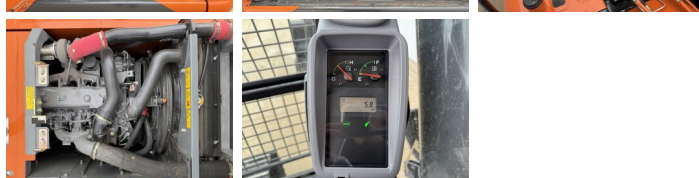

Hitachi

Hitachi ZX140H-GI

BOSS
MACHINERY

€ 57.500excl.

Year **2026**
Reference number **BM006481**
Hours **5**

Algemeen

Type **ZX140H-GI**
Location **Veldhoven, Netherlands**
Available at Boss Machinery! This Hitachi ZX140H-GI Excavators from 2026 has an engine power of 66 kW and counts 5 operational hours. The total weight of this Hitachi ZX140H-GI is 14680 kg and the dimensions are 6.53 x 2.48 x 2.80. Furthermore, this ZX140H-GI is equipped with Radio, Bluetooth, Air Suspension Seat, Air Conditioning, Extra hydraulic function, Hammer function. Do you want more information or do you want to try the Hitachi ZX140H-GI at our yard? Please let us know.

Maten / Gewichten

L*W*H: **6.53 x 2.48 x 2.80**
Weight: **14680**

Motor informatie

Engine brand: **Isuzu**
Engine model: **4BG1TCG**
Cylinders: **4**
Turbo
Capacity in kW: **66**

Banden / Rupsen

Chain % **100**
Plate % **100**
Sprocket % **100**
Plate width: **50 cm**

Opties

Radio

Bluetooth

Air Suspension Seat

Air Conditioning

Extra hydraulic function

Hammer function