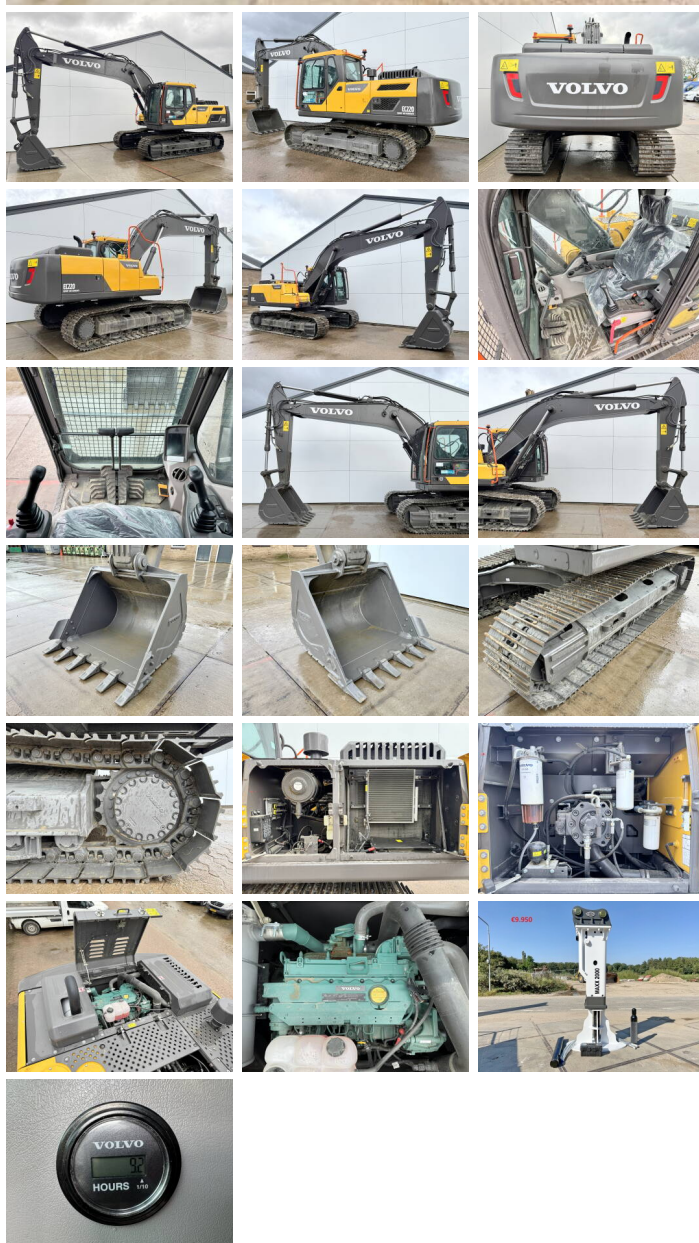

## Algemeen

Type **EC220D**  
Location **Veldhoven, Netherlands**  
First owner

Description

Available at Boss Machinery! This Volvo EC220D Excavators from 2026 has an engine power of 123 kW and counts 9 operational hours. Bought from the first owner. The total weight of this Volvo EC220D is 22520 kg and the dimensions are 9.70 x 2.81 x 3.20. Furthermore, this EC220D is equipped with Beacon, Air Conditioning, Backup alarm, Extra hydraulic function, Hammer function. Do you want more information or do you want to try the Volvo EC220D at our yard? Please let us know.

## Banden / Rupsen

Plate % **100**  
Sprocket % **100**  
Chain % **100**  
Plate width: **60 cm**