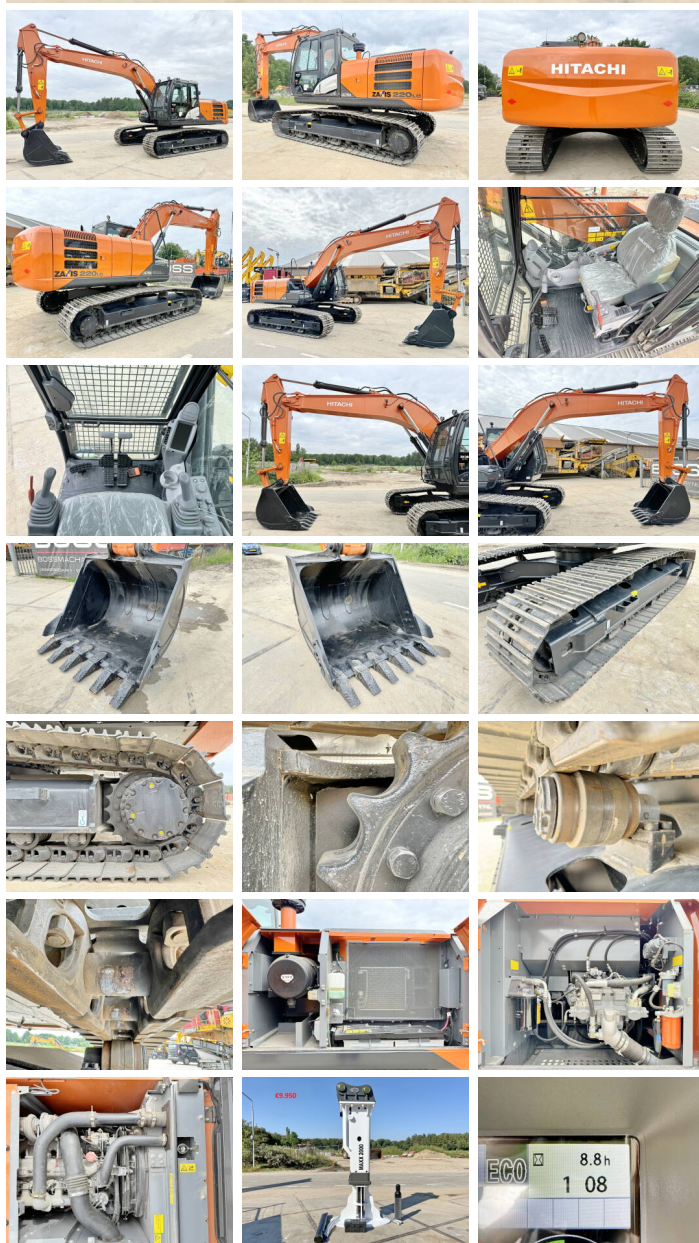

Hitachi

Hitachi ZX220LC-5G

BOSS
MACHINERY

Year **2026**
Reference number **BM006316**
Hours **8**

Algemeen

Type ZX220LC-5G
Location Veldhoven, Netherlands
Available at Boss Machinery! This Hitachi ZX220LC-5G Excavators from 2026 has an engine power of 129 kW and counts 8 operational hours. The total weight of this Hitachi ZX220LC-5G is 21700 kg and the dimensions are 9.75 x 3.00 x 3.25. Furthermore, this ZX220LC-5G is equipped with Non CE, HP Hammer Lines, Radio, Air Conditioning, Extra hydraulic function, Hammer function. Do you want more information or do you want to try the Hitachi ZX220LC-5G at our yard? Please let us know.

Maten / Gewichten

L*W*H: 9.75 x 3.00 x 3.25
Weight: 21700

Motor informatie

Engine brand: Isuzu
Engine model: CC-6BG1TRA-12
Turbo
Capacity in kW: 129

Banden / Rupsen

Plate % 100
Sprocket % 100
Chain % 100
Plate width: 60

Opties

Non CE
HP Hammer Lines
Radio
Air Conditioning
Extra hydraulic function