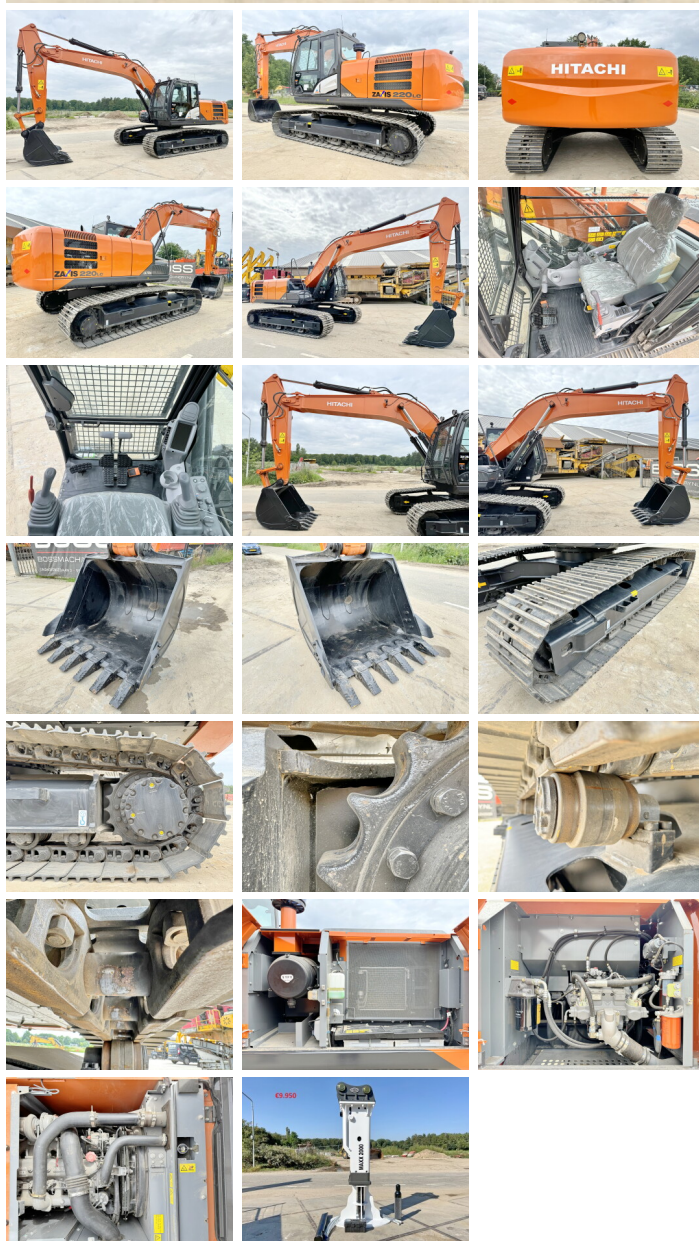

Hitachi

Hitachi ZX220LC-5G

BOSS
MACHINERY

Year **2026**
Reference number **BM006380**
Hours **5**

Algemeen

Type ZX220LC-5G
Location Veldhoven, Netherlands
Available at Boss Machinery! This Hitachi ZX220LC-5G Excavators from 2026 has an engine power of 129 kW and counts 5 operational hours. The total weight of this Hitachi ZX220LC-5G is 21700 kg and the dimensions are 9.75 x 3.00 x 3.25. Furthermore, this ZX220LC-5G is equipped with Radio, Air Conditioning, Non CE, HP Hammer Lines, Extra hydraulic function, Hammer function. Do you want more information or do you want to try the Hitachi ZX220LC-5G at our yard? Please let us know.

Maten / Gewichten

Weight: 21700
L*W*H: 9.75 x 3.00 x 3.25

Motor informatie

Engine brand: Isuzu
Engine model: CC-6BG1TRA-12
Turbo
Capacity in kW: 129

Banden / Rupsen

Sprocket % 100
Chain % 100
Plate % 100
Plate width: 60