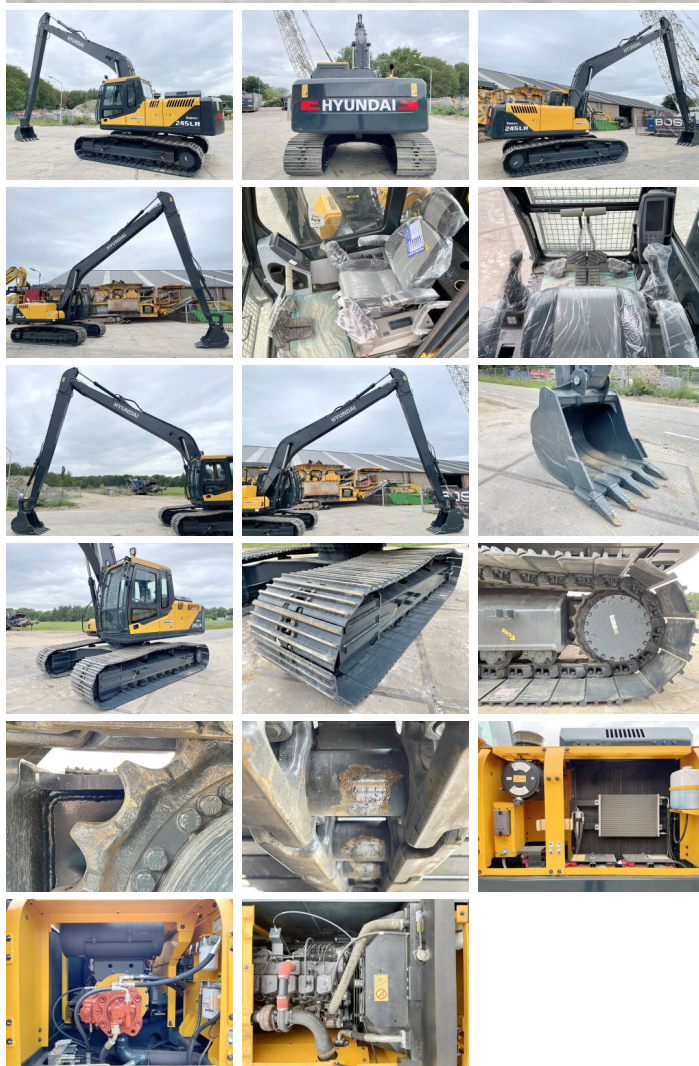

Hyundai

Hyundai R245LR

BOSS
MACHINERY

€ 82.500excl.

Year **2026**
Reference number **BM005575**
Hours **5**

Algemeen

Type R245LR
Location Veldhoven, Netherlands
Certificaat NOT FOR SALE IN EU / NO CE MARK
Description Available at Boss Machinery! This Hyundai R245LR Excavators from 2026 has an engine power of 104 kW and counts 5 operational hours. The total weight of this Hyundai R245LR is 24500 kg kg and the dimensions are 12.10 x 3.19 x 3.30. Furthermore, this R245LR is equipped with Air Conditioning, Radio, Bluetooth. The Hyundai Excavators also has a NOT FOR SALE IN EU / NO CE MARK marking. Do you want more information or do you want to try the Hyundai R245LR at our yard? Please let us know.

Maten / Gewichten

Weight: 24500 kg
L*W*H: 12.10 x 3.19 x 3.30

Motor informatie

Engine brand: Cummins
Engine model: 6BT5.9C
Turbo
Capacity in kW: 104

Banden / Rupsen

Plate % 100
Sprocket % 100
Chain % 100
Plate width: 80 cm

Opties