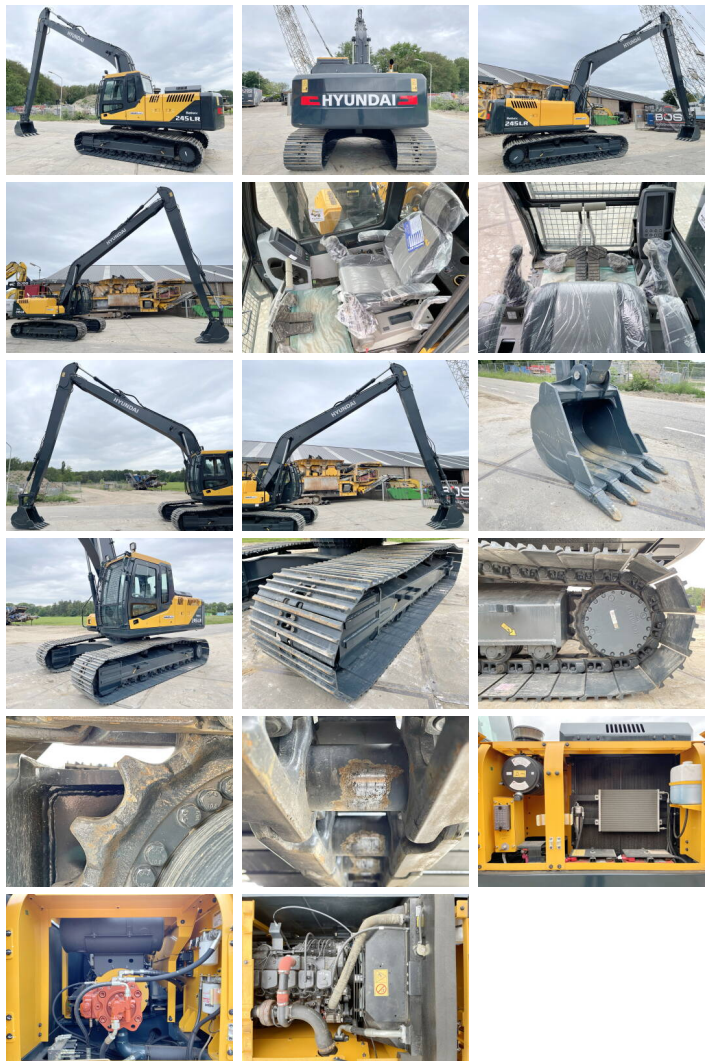

Hyundai

Hyundai R245LR

BOSS
MACHINERY

€ 82.500excl.

Year **2026**
Reference number **BM005575**
Hours **5**

Algemeen

Type R245LR
Location Veldhoven, Netherlands
Certificaat NOT FOR SALE IN EU / NO CE MARK
Description Available at Boss Machinery! This Hyundai R245LR Excavators from 2026 has an engine power of 104 kW and counts 5 operational hours. The total weight of this Hyundai R245LR is 24500 kg and the dimensions are 12.10 x 3.19 x 3.30. Furthermore, this R245LR is equipped with Radio, Bluetooth, Air Conditioning. The Hyundai Excavators also has a NOT FOR SALE IN EU / NO CE MARK marking. Do you want more information or do you want to try the Hyundai R245LR at our yard? Please let us know.

Maten / Gewichten

L*W*H: 12.10 x 3.19 x 3.30
Weight: 24500 kg

Motor informatie

Engine brand: Cummins
Engine model: 6BT5.9C
Turbo
Capacity in kW: 104

Banden / Rupsen

Plate % 100
Sprocket % 100
Chain % 100
Plate width: 80 cm

Opties