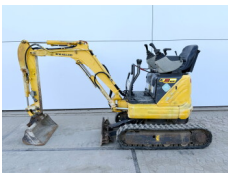

Reference number **BM006292**
New Holland New Holland E9SR
Year **2009**
Type E9SR
Sold