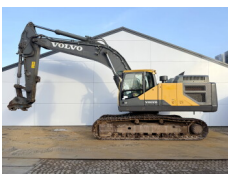

Reference number **BM007187**
Volvo Volvo EC380EL
Year **2014**
Type EC380EL
Sold