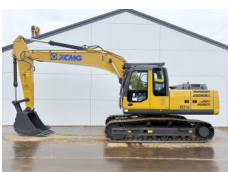

Reference number **BM007006**
XCMG XCMG XE215i (CUMMINS ENGINE)
Year **2026**
Type XE215i (CUMMINS ENGINE)
€ 57.500excl.