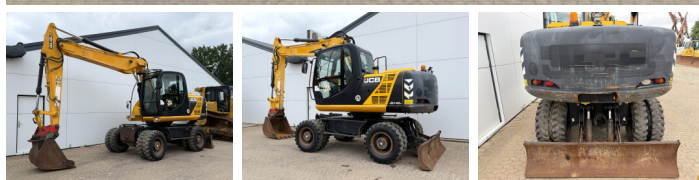

JCB

JCB JS145w

BOSS
MACHINERY

€ 32.500excl.

Year **2012**
Reference number **BM007648**
Hours **9.395**

Algemeen

Type JS145w
Location Veldhoven, Netherlands
Certificaat CE

Description Available at Boss Machinery! This JCB JS145w Wheeled Excavator from 2012 has an engine power of 97 kW and counts 9395 operational hours. The total weight of this JCB JS145w is 15940 kg and the dimensions are 7.96 x 2.54 x 3.12. Furthermore, this JS145w is equipped with AdBlue, Quick coupler, Heated Seat, Air Conditioning, Climate Control, Radio, Extra hydraulic function, Hammer function. The JCB Wheeled Excavator also has a CE marking. Do you want more information or do you want to try the JCB JS145w at our yard? Please let us know.

Maten / Gewichten

Weight: 15940
L*W*H: 7.96 x 2.54 x 3.12

Technische informatie

Drive configurations 4x4

Motor informatie

Engine brand: JCB
Engine model: Dieselmex 444
Cylinders: 4
Turbo
Capacity in kW: 97

Banden / Rupsen

50% 40% 50% 40% 10.00-20EX-1
50% 40% 50% 40% 10.00-20EX-1

Opties

AdBlue

Quick coupler

Heated Seat

Air Conditioning

Climate Control