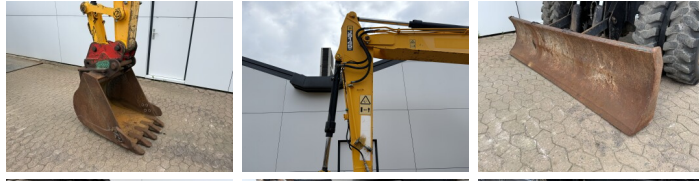

JCB

JCB JS145w

BOSS
MACHINERY

€ 32.500excl.

Year **2012**
Reference number **BM007648**
Hours **9.395**

Algemeen

Type JS145w
Location Veldhoven, Netherlands
Certificaat CE

Description Available at Boss Machinery! This JCB JS145w Wheeled Excavator from 2012 has an engine power of 97 kW and counts 9395 operational hours. The total weight of this JCB JS145w is 15940 kg and the dimensions are 7.96 x 2.54 x 3.12. Furthermore, this JS145w is equipped with AdBlue, Quick coupler, Heated Seat, Air Conditioning, Climate Control, Radio, Extra hydraulic function, Hammer function. The JCB Wheeled Excavator also has a CE marking. Do you want more information or do you want to try the JCB JS145w at our yard? Please let us know.

Maten / Gewichten

Weight: 15940
L*W*H: 7.96 x 2.54 x 3.12

Technische informatie

Drive configurations 4x4

Motor informatie

Engine brand: JCB
Engine model: Dieselmex 444
Cylinders: 4
Turbo
Capacity in kW: 97

Banden / Rupsen

50% 40% 50% 40% 10.00-20EX-1
50% 40% 50% 40% 10.00-20EX-1

Opties

AdBlue

Quick coupler

Heated Seat

Air Conditioning

Climate Control