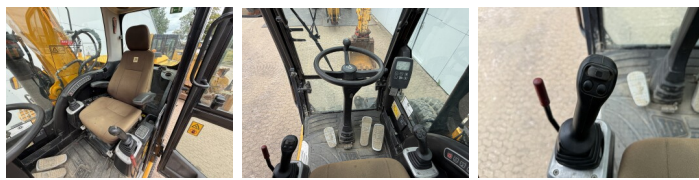

JCB

JCB JS145w

BOSS
MACHINERY

€ 32.500excl.

Year **2012**
Reference number **BM007648**
Hours **9.395**

Algemeen

Type JS145w
Location Veldhoven, Netherlands
Certificaat CE

Description Available at Boss Machinery! This JCB JS145w Wheeled Excavator from 2012 has an engine power of 97 kW and counts 9395 operational hours. The total weight of this JCB JS145w is 15940 kg and the dimensions are 7.96 x 2.54 x 3.12. Furthermore, this JS145w is equipped with AdBlue, Quick coupler, Heated Seat, Air Conditioning, Climate Control, Radio, Extra hydraulic function, Hammer function. The JCB Wheeled Excavator also has a CE marking. Do you want more information or do you want to try the JCB JS145w at our yard? Please let us know.

Maten / Gewichten

Weight: 15940
L*W*H: 7.96 x 2.54 x 3.12

Technische informatie

Drive configurations 4x4

Motor informatie

Engine brand: JCB
Engine model: Dieselmex 444
Cylinders: 4
Turbo
Capacity in kW: 97

Banden / Rupsen

50% 40% 50% 40% 10.00-20EX-1
50% 40% 50% 40% 10.00-20EX-1

Opties

AdBlue

Quick coupler

Heated Seat

Air Conditioning

Climate Control