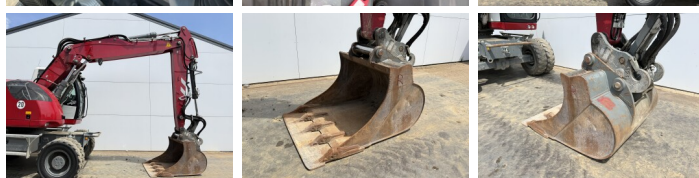

Liebherr

Liebherr A918 Compact Litronic

BOSS
MACHINERY

Year **2022**
Reference number **BM007826**
Hours **2.035**

Algemeen

Type **A918 Compact Litronic**
Location **Veldhoven, Netherlands**
Certificaat **CE**

Description

Available at Boss Machinery! This Liebherr A918 Compact Litronic Wheeled Excavator from 2022 has an engine power of 115 kW and counts 2035 operational hours. The total weight of this Liebherr A918 Compact Litronic is 19000 kg and the dimensions are 8.23 x 2.76 x 3.28. Furthermore, this A918 Compact Litronic is equipped with Bluetooth, Heated Seat, Quick coupler, AdBlue, Radio, Air Conditioning, Climate Control, Camera, Extra hydraulic function, Hammer function, Central greasing. The Liebherr Wheeled Excavator also has a CE marking. Do you want more information or do you want to try the Liebherr A918 Compact Litronic at our yard? Please let us know.

Maten / Gewichten

L*W*H: **8.23 x 2.76 x 3.28**
Weight: **19000**

Technische informatie

German Machine
Drive configurations **4x4**

Motor informatie

Engine brand: **Liebherr**
Engine model: **D924**
Cylinders: **4**
Turbo
Capacity in kW: **115**

Banden / Rupsen

20%	20%	290/90-20
20%	20%	290/90-20

Opties

Bluetooth

Heated Seat

Quick coupler

AdBlue

Radio