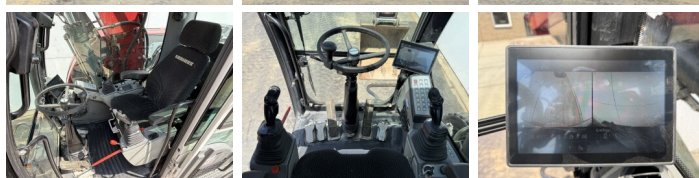

Description

Available at Boss Machinery! This Liebherr A918 Compact Litronic Wheeled Excavator from 2022 has an engine power of 115 kW and counts 2035 operational hours. The total weight of this Liebherr A918 Compact Litronic is 19000 kg and the dimensions are 8.23 x 2.76 x 3.28. Furthermore, this A918 Compact Litronic is equipped with Bluetooth, Heated Seat, Quick coupler, AdBlue, Radio, Air Conditioning, Climate Control, Camera, Extra hydraulic function, Hammer function, Central greasing. The Liebherr Wheeled Excavator also has a CE marking. Do you want more information or do you want to try the Liebherr A918 Compact Litronic at our yard? Please let us know.

Maten / Gewichten

L*W*H: **8.23 x 2.76 x 3.28**
Weight: **19000**

Technische informatie

German Machine
Drive configurations **4x4**

Motor informatie

Engine brand: **Liebherr**
Engine model: **D924**
Cylinders: **4**
Turbo
Capacity in kW: **115**

Banden / Rupsen

20%	20%	290/90-20
20%	20%	290/90-20

Opties

Bluetooth

Heated Seat

Quick coupler

AdBlue

Radio