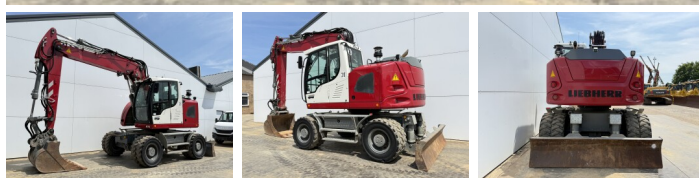

Liebherr

Liebherr A918 Compact Litronic

BOSS
MACHINERY

Year **2022**
Reference number **BM007826**
Hours **2.035**

Algemeen

Type **A918 Compact Litronic**
Location **Veldhoven, Netherlands**
Certificaat **CE**

Description

Available at Boss Machinery! This Liebherr A918 Compact Litronic Wheeled Excavator from 2022 has an engine power of 115 kW and counts 2035 operational hours. The total weight of this Liebherr A918 Compact Litronic is 19000 kg and the dimensions are 8.23 x 2.76 x 3.28. Furthermore, this A918 Compact Litronic is equipped with Bluetooth, Heated Seat, Quick coupler, AdBlue, Radio, Air Conditioning, Climate Control, Camera, Extra hydraulic function, Hammer function, Central greasing. The Liebherr Wheeled Excavator also has a CE marking. Do you want more information or do you want to try the Liebherr A918 Compact Litronic at our yard? Please let us know.

Maten / Gewichten

L*W*H: **8.23 x 2.76 x 3.28**
Weight: **19000**

Technische informatie

German Machine
Drive configurations **4x4**

Motor informatie

Engine brand: **Liebherr**
Engine model: **D924**
Cylinders: **4**
Turbo
Capacity in kW: **115**