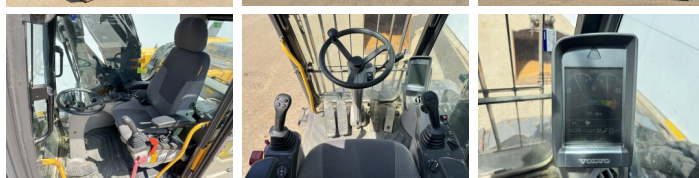

Volvo

Volvo EW210D

BOSS
MACHINERY

€ 69.500excl.

Year **2016**
Reference number **BM007728**
Hours **8.077**

Algemeen

Type **EW210D**
Location **Veldhoven, Netherlands**
Certificaat **CE**

Description

Available at Boss Machinery! This Volvo EW210D Wheeled Excavator from 2016 has an engine power of 129 kW and counts 8077 operational hours. The total weight of this Volvo EW210D is 24000 kg and the dimensions are 9.18 x 2.76 x 3.37. Furthermore, this EW210D is equipped with Heated Seat, Air Conditioning, Bluetooth, Camera, Quick coupler, Extra hydraulic function, Hammer function. The Volvo Wheeled Excavator also has a CE marking. Do you want more information or do you want to try the Volvo EW210D at our yard? Please let us know.

Maten / Gewichten

L*W*H: **9.18 x 2.76 x 3.37**
Weight: **24000**

Technische informatie

German Machine
Drive configurations **4x4**

Motor informatie

Engine brand: **Volvo**
Engine model: **D6H**
Cylinders: **6**
Turbo
Capacity in kW: **129**

Banden / Rupsen