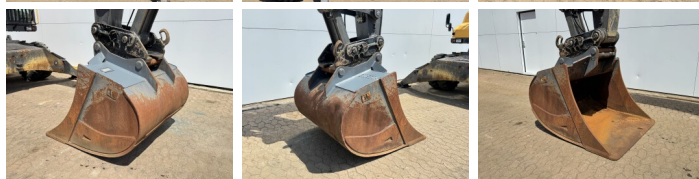

Volvo

Volvo EW210D

BOSS
MACHINERY

€ 69.500excl.

Year **2016**
Reference number **BM007728**
Hours **8.077**

Algemeen

Type **EW210D**
Location **Veldhoven, Netherlands**
Certificaat **CE**

Description

Available at Boss Machinery! This Volvo EW210D Wheeled Excavator from 2016 has an engine power of 129 kW and counts 8077 operational hours. The total weight of this Volvo EW210D is 24000 kg and the dimensions are 9.18 x 2.76 x 3.37. Furthermore, this EW210D is equipped with Heated Seat, Air Conditioning, Bluetooth, Camera, Quick coupler, Extra hydraulic function, Hammer function. The Volvo Wheeled Excavator also has a CE marking. Do you want more information or do you want to try the Volvo EW210D at our yard? Please let us know.

Maten / Gewichten

L*W*H: **9.18 x 2.76 x 3.37**
Weight: **24000**

Technische informatie

German Machine
Drive configurations **4x4**

Motor informatie

Engine brand: **Volvo**
Engine model: **D6H**
Cylinders: **6**
Turbo
Capacity in kW: **129**

Banden / Rupsen