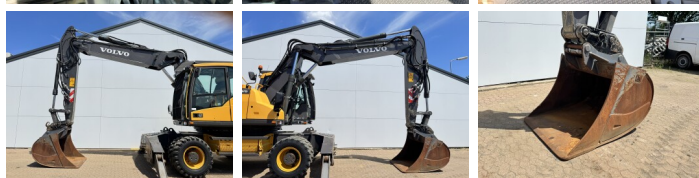

Volvo

Volvo EW210D

BOSS
MACHINERY

€ 69.500excl.

Year **2016**
Reference number **BM007728**
Hours **8.077**

Algemeen

Type **EW210D**
Location **Veldhoven, Netherlands**
Certificaat **CE**

Description

Available at Boss Machinery! This Volvo EW210D Wheeled Excavator from 2016 has an engine power of 129 kW and counts 8077 operational hours. The total weight of this Volvo EW210D is 24000 kg and the dimensions are 9.18 x 2.76 x 3.37. Furthermore, this EW210D is equipped with Heated Seat, Air Conditioning, Bluetooth, Camera, Quick coupler, Extra hydraulic function, Hammer function. The Volvo Wheeled Excavator also has a CE marking. Do you want more information or do you want to try the Volvo EW210D at our yard? Please let us know.

Maten / Gewichten

L*W*H: **9.18 x 2.76 x 3.37**
Weight: **24000**

Technische informatie

German Machine
Drive configurations **4x4**

Motor informatie

Engine brand: **Volvo**
Engine model: **D6H**
Cylinders: **6**
Turbo
Capacity in kW: **129**

Banden / Rupsen