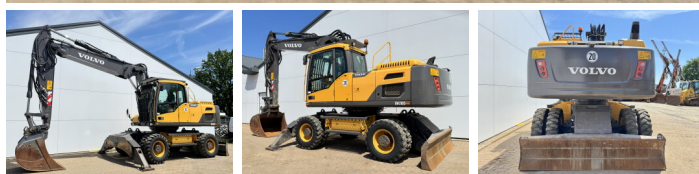

Volvo

Volvo EW210D

BOSS
MACHINERY

€ 69.500excl.

Year **2016**
Reference number **BM007728**
Hours **8.077**

Algemeen

Type **EW210D**
Location **Veldhoven, Netherlands**
Certificaat **CE**

Description

Available at Boss Machinery! This Volvo EW210D Wheeled Excavator from 2016 has an engine power of 129 kW and counts 8077 operational hours. The total weight of this Volvo EW210D is 24000 kg and the dimensions are 9.18 x 2.76 x 3.37. Furthermore, this EW210D is equipped with Heated Seat, Air Conditioning, Bluetooth, Camera, Quick coupler, Extra hydraulic function, Hammer function. The Volvo Wheeled Excavator also has a CE marking. Do you want more information or do you want to try the Volvo EW210D at our yard? Please let us know.

Maten / Gewichten

L*W*H: **9.18 x 2.76 x 3.37**
Weight: **24000**

Technische informatie

German Machine
Drive configurations **4x4**

Motor informatie

Engine brand: **Volvo**
Engine model: **D6H**
Cylinders: **6**
Turbo
Capacity in kW: **129**

Banden / Rupsen