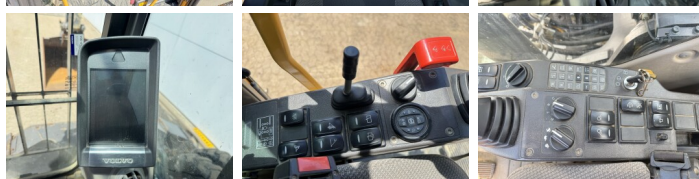

Volvo

Volvo EW210D

BOSS
MACHINERY

€ 69.500excl.

Year **2016**
Reference number **BM007728**
Hours **8.077**

Algemeen

Type **EW210D**
Location **Veldhoven, Netherlands**
Certificaat **CE**

Description

Available at Boss Machinery! This Volvo EW210D Wheeled Excavator from 2016 has an engine power of 129 kW and counts 8077 operational hours. The total weight of this Volvo EW210D is 24000 kg and the dimensions are 9.18 x 2.76 x 3.37. Furthermore, this EW210D is equipped with Heated Seat, Air Conditioning, Bluetooth, Camera, Quick coupler, Extra hydraulic function, Hammer function. The Volvo Wheeled Excavator also has a CE marking. Do you want more information or do you want to try the Volvo EW210D at our yard? Please let us know.

Maten / Gewichten

L*W*H: **9.18 x 2.76 x 3.37**
Weight: **24000**

Technische informatie

German Machine
Drive configurations **4x4**

Motor informatie

Engine brand: **Volvo**
Engine model: **D6H**
Cylinders: **6**
Turbo
Capacity in kW: **129**

Banden / Rupsen