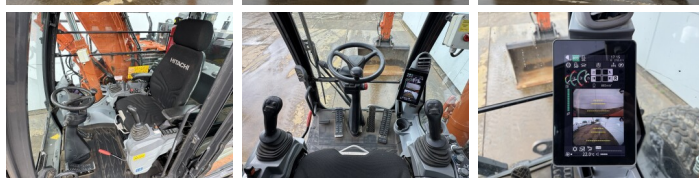

Hitachi

Hitachi ZX150W-7

BOSS
MACHINERY

€ 119.500excl.

Year **2022**
Reference number **BM007731**
Hours **2.735**

Algemeen

Type **ZX150W-7**
Location **Veldhoven, Netherlands**
Certificaat **CE + EPA**

Description

Available at Boss Machinery! This Hitachi ZX150W-7 Wheeled Excavator from 2022 has an engine power of 105 kW and counts 2735 operational hours. The total weight of this Hitachi ZX150W-7 is 16400 kg and the dimensions are 8.21 x 2.54 x 3.15. Furthermore, this ZX150W-7 is equipped with Climate Control, Camera, Quick coupler, Bluetooth, Heated Seat, Air Conditioning, AdBlue, Radio, Extra hydraulic function, Hammer function, Central greasing. The Hitachi Wheeled Excavator also has a CE + EPA marking. Do you want more information or do you want to try the Hitachi ZX150W-7 at our yard? Please let us know.

Maten / Gewichten

L*W*H: **8.21 x 2.54 x 3.15**
Weight: **16400**

Technische informatie

Drive configurations **4x4**

Motor informatie

Engine brand: **Deutz**
Engine model: **TCD 4.1 L4**
Cylinders: **4**
Turbo
Capacity in kW: **105**