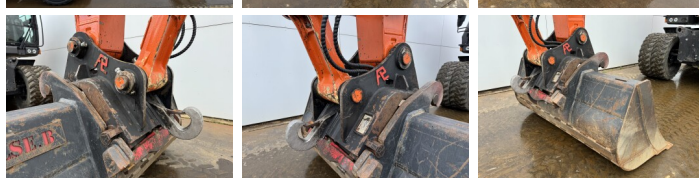

Hitachi

Hitachi ZX150W-7

BOSS
MACHINERY

€ 119.500excl.

Year **2022**
Reference number **BM007731**
Hours **2.735**

Algemeen

Type **ZX150W-7**
Location **Veldhoven, Netherlands**
Certificaat **CE + EPA**

Description

Available at Boss Machinery! This Hitachi ZX150W-7 Wheeled Excavator from 2022 has an engine power of 105 kW and counts 2735 operational hours. The total weight of this Hitachi ZX150W-7 is 16400 kg and the dimensions are 8.21 x 2.54 x 3.15. Furthermore, this ZX150W-7 is equipped with Climate Control, Camera, Quick coupler, Bluetooth, Heated Seat, Air Conditioning, AdBlue, Radio, Extra hydraulic function, Hammer function, Central greasing. The Hitachi Wheeled Excavator also has a CE + EPA marking. Do you want more information or do you want to try the Hitachi ZX150W-7 at our yard? Please let us know.

Maten / Gewichten

L*W*H: **8.21 x 2.54 x 3.15**
Weight: **16400**

Technische informatie

Drive configurations **4x4**

Motor informatie

Engine brand: **Deutz**
Engine model: **TCD 4.1 L4**
Cylinders: **4**
Turbo
Capacity in kW: **105**