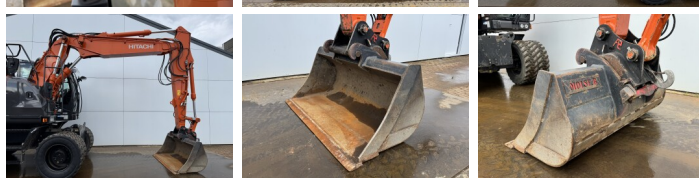

Hitachi

Hitachi ZX150W-7

BOSS
MACHINERY

€ 119.500excl.

Year **2022**
Reference number **BM007731**
Hours **2.735**

Algemeen

Type **ZX150W-7**
Location **Veldhoven, Netherlands**
Certificaat **CE + EPA**

Description

Available at Boss Machinery! This Hitachi ZX150W-7 Wheeled Excavator from 2022 has an engine power of 105 kW and counts 2735 operational hours. The total weight of this Hitachi ZX150W-7 is 16400 kg and the dimensions are 8.21 x 2.54 x 3.15. Furthermore, this ZX150W-7 is equipped with Climate Control, Camera, Quick coupler, Bluetooth, Heated Seat, Air Conditioning, AdBlue, Radio, Extra hydraulic function, Hammer function, Central greasing. The Hitachi Wheeled Excavator also has a CE + EPA marking. Do you want more information or do you want to try the Hitachi ZX150W-7 at our yard? Please let us know.

Maten / Gewichten

L*W*H: **8.21 x 2.54 x 3.15**
Weight: **16400**

Technische informatie

Drive configurations **4x4**

Motor informatie

Engine brand: **Deutz**
Engine model: **TCD 4.1 L4**
Cylinders: **4**
Turbo
Capacity in kW: **105**