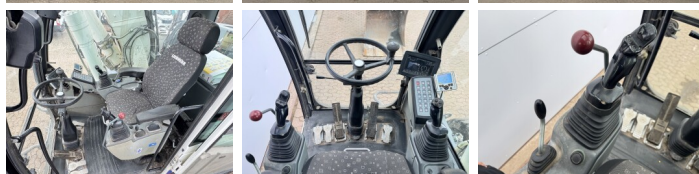

Description

Available at Boss Machinery! This Liebherr A920 Wheeled Excavator from 2014 has an engine power of 120 kW and counts 14888 operational hours. The total weight of this Liebherr A920 is 20500 kg and the dimensions are 8.95 x 2.55 x 3.23. Furthermore, this A920 is equipped with Bluetooth, Radio, Camera, Quick coupler, Climate Control, Heated Seat, Air Conditioning, Extra hydraulic function, Hammer function, Central greasing. The Liebherr Wheeled Excavator also has a CE + EPA marking. Do you want more information or do you want to try the Liebherr A920 at our yard? Please let us know.

Maten / Gewichten

Weight: **20500**
L*W*H: **8.95 x 2.55 x 3.23**

Technische informatie

Drive configurations **4x4**

Motor informatie

Engine brand: **Liebherr**
Engine model: **D834 A7**
Cylinders: **4**
Turbo

Quick coupler

Climate Control

Heated Seat

Air Conditioning

Extra hydraulic function

Hammer function

Central greasing