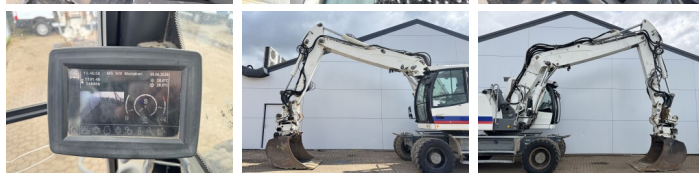

Liebherr

Liebherr A920

€ 59.500excl.

Year **2014**
Reference number **BM007670**
Hours **14.888**

Algemeen

Type **A920**
Location **Veldhoven, Netherlands**
Overig **Tiltator Wimmer / Triple Boom / 3 Buckets + Forks Included / Rear + Side Camera / Heated Seat / Rear Blade!!!**
Certificaat **CE + EPA**

Description

Available at Boss Machinery! This Liebherr A920 Wheeled Excavator from 2014 has an engine power of 120 kW and counts 14888 operational hours. The total weight of this Liebherr A920 is 20500 kg and the dimensions are 8.95 x 2.55 x 3.23. Furthermore, this A920 is equipped with Bluetooth, Radio, Camera, Quick coupler, Climate Control, Heated Seat, Air Conditioning, Extra hydraulic function, Hammer function, Central greasing. The Liebherr Wheeled Excavator also has a CE + EPA marking. Do you want more information or do you want to try the Liebherr A920 at our yard? Please let us know.

Maten / Gewichten

Weight: **20500**
L*W*H: **8.95 x 2.55 x 3.23**

Technische informatie

Drive configurations **4x4**

Motor informatie

Engine brand: **Liebherr**
Engine model: **D834 A7**
Cylinders: **4**
Turbo

Quick coupler

Climate Control

Heated Seat

Air Conditioning

Extra hydraulic function

Hammer function

Central greasing