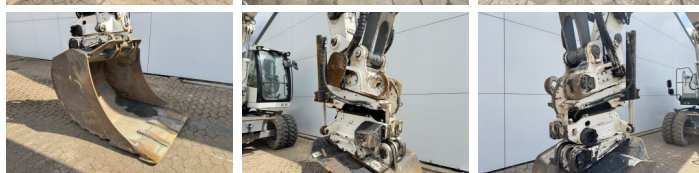

Liebherr

Liebherr A920

€ 59.500excl.

Year **2014**
Reference number **BM007670**
Hours **14.888**

Algemeen

Type **A920**
Location **Veldhoven, Netherlands**
Overig **Tiltator Wimmer / Triple Boom / 3 Buckets + Forks Included / Rear + Side Camera / Heated Seat / Rear Blade!!!**
Certificaat **CE + EPA**

Description

Available at Boss Machinery! This Liebherr A920 Wheeled Excavator from 2014 has an engine power of 120 kW and counts 14888 operational hours. The total weight of this Liebherr A920 is 20500 kg and the dimensions are 8.95 x 2.55 x 3.23. Furthermore, this A920 is equipped with Bluetooth, Radio, Camera, Quick coupler, Climate Control, Heated Seat, Air Conditioning, Extra hydraulic function, Hammer function, Central greasing. The Liebherr Wheeled Excavator also has a CE + EPA marking. Do you want more information or do you want to try the Liebherr A920 at our yard? Please let us know.

Maten / Gewichten

Weight: **20500**
L*W*H: **8.95 x 2.55 x 3.23**

Technische informatie

Drive configurations **4x4**

Motor informatie

Engine brand: **Liebherr**
Engine model: **D834 A7**
Cylinders: **4**
Turbo

Quick coupler

Climate Control

Heated Seat

Air Conditioning

Extra hydraulic function

Hammer function

Central greasing