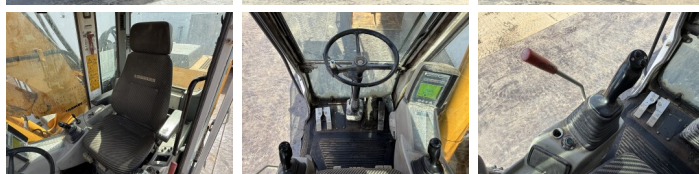

Liebherr

Liebherr A900B Litronic

Year **2000**
Reference number **BM007434**
Hours **16.283**

Algemeen

Type **A900B Litronic**
Location **Veldhoven, Netherlands**
Certificaat **CE**

Description

Available at Boss Machinery! This Liebherr A900B Litronic Wheeled Excavator from 2000 has an engine power of 82 kW and counts 16283 operational hours. The total weight of this Liebherr A900B Litronic is 17000 kg and the dimensions are 7.98 x 2.51 x 3.13. Furthermore, this A900B Litronic is equipped with Quick coupler, Extra hydraulic function, Hammer function, Central greasing. The Liebherr Wheeled Excavator also has a CE marking. Do you want more information or do you want to try the Liebherr A900B Litronic at our yard? Please let us know.

Banden / Rupsen

30% 30% **10.00-20**
40% 30% **10.00-20**

Opties

Quick coupler

Extra hydraulic function

Hammer function

Central greasing