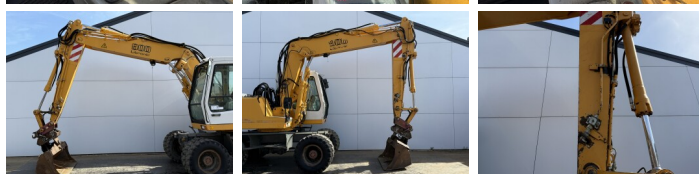

Liebherr

Liebherr A900B Litronic

Year **2000**
Reference number **BM007434**
Hours **16.283**

Algemeen

Type **A900B Litronic**
Location **Veldhoven, Netherlands**
Certificaat **CE**

Description

Available at Boss Machinery! This Liebherr A900B Litronic Wheeled Excavator from 2000 has an engine power of 82 kW and counts 16283 operational hours. The total weight of this Liebherr A900B Litronic is 17000 kg and the dimensions are 7.98 x 2.51 x 3.13. Furthermore, this A900B Litronic is equipped with Quick coupler, Extra hydraulic function, Hammer function, Central greasing. The Liebherr Wheeled Excavator also has a CE marking. Do you want more information or do you want to try the Liebherr A900B Litronic at our yard? Please let us know.

Maten / Gewichten

Weight: **17000**
L*W*H: **7.98 x 2.51 x 3.13**

Technische informatie

Drive configurations **4x4**

Motor informatie

Engine brand: **Deutz**
Engine model: **BF4M1013E**
Cylinders: **4**
Turbo
Capacity in kW: **82**

Banden / Rupsen

30% 30% **10.00-20**
40% 30% **10.00-20**

Opties

Quick coupler

Extra hydraulic function

Hammer function

Central greasing