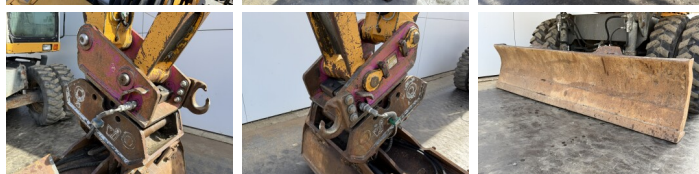

Liebherr

Liebherr A900B Litronic

Year **2000**
Reference number **BM007434**
Hours **16.283**

Algemeen

Type **A900B Litronic**
Location **Veldhoven, Netherlands**
Certificaat **CE**

Description

Available at Boss Machinery! This Liebherr A900B Litronic Wheeled Excavator from 2000 has an engine power of 82 kW and counts 16283 operational hours. The total weight of this Liebherr A900B Litronic is 17000 kg and the dimensions are 7.98 x 2.51 x 3.13. Furthermore, this A900B Litronic is equipped with Quick coupler, Extra hydraulic function, Hammer function, Central greasing. The Liebherr Wheeled Excavator also has a CE marking. Do you want more information or do you want to try the Liebherr A900B Litronic at our yard? Please let us know.

Maten / Gewichten

Weight: **17000**
L*W*H: **7.98 x 2.51 x 3.13**

Technische informatie

Drive configurations **4x4**

Motor informatie

Engine brand: **Deutz**
Engine model: **BF4M1013E**
Cylinders: **4**
Turbo
Capacity in kW: **82**

Banden / Rupsen

30% 30% **10.00-20**
40% 30% **10.00-20**

Opties

Quick coupler

Extra hydraulic function

Hammer function

Central greasing