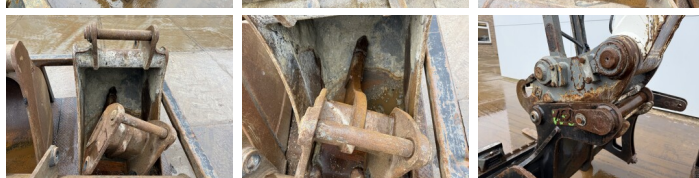

Description
Available at Boss Machinery! This Liebherr A914 Compact Wheeled Excavator from 2012 has an engine power of 95 kW and counts 14319 operational hours. The total weight of this Liebherr A914 Compact is 18000 kg and the dimensions are 7.91 x 2.56 x 1.19. Furthermore, this A914 Compact is equipped with Camera, Quick coupler, Central greasing. The Liebherr Wheeled Excavator also has a CE + EPA marking. Do you want more information or do you want to try the Liebherr A914 Compact at our yard? Please let us know.

Engine brand: **Liebherr**
Engine model: **D834 A7**
Cylinders: **4**
Turbo
Capacity in kW: **95**

Banden / Rupsen

Opties

Camera

Quick coupler

Central greasing