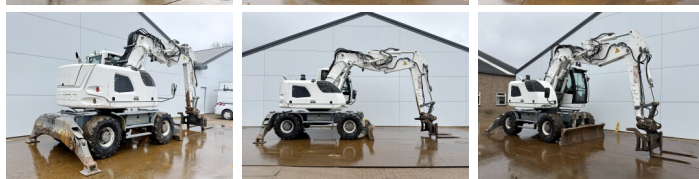

Liebherr

Liebherr A914 Compact

BOSS
MACHINERY

€ 42.500excl.

Year **2012**
Reference number **BM007361**
Hours **14.319**

Algemeen

Type **A914 Compact**
Location **Veldhoven, Netherlands**
Certificaat **CE + EPA**

Description
Available at Boss Machinery! This Liebherr A914 Compact Wheeled Excavator from 2012 has an engine power of 95 kW and counts 14319 operational hours. The total weight of this Liebherr A914 Compact is 18000 kg and the dimensions are 7.91 x 2.56 x 1.19. Furthermore, this A914 Compact is equipped with Camera, Quick coupler, Central greasing. The Liebherr Wheeled Excavator also has a CE + EPA marking. Do you want more information or do you want to try the Liebherr A914 Compact at our yard? Please let us know.

Maten / Gewichten

Weight: **18000**
L*W*H: **7.91 x 2.56 x 1.19**
Bucket Dimensions: **Bucket 1: 2200 mm / Bucket 2: 650 mm / Bucket 3: 1150 mm**

Technische informatie

Drive configurations **4x4**

Motor informatie

Engine brand: **Liebherr**
Engine model: **D834 A7**
Cylinders: **4**
Turbo
Capacity in kW: **95**

Banden / Rupsen

Opties

Camera

Quick coupler

Central greasing