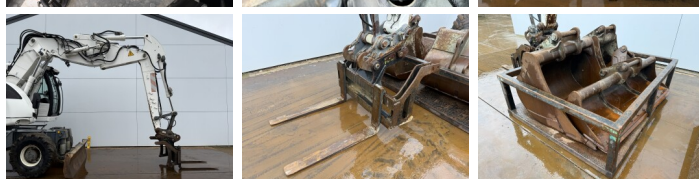

Description
Available at Boss Machinery! This Liebherr A914 Compact Wheeled Excavator from 2012 has an engine power of 95 kW and counts 14319 operational hours. The total weight of this Liebherr A914 Compact is 18000 kg and the dimensions are 7.91 x 2.56 x 1.19. Furthermore, this A914 Compact is equipped with Camera, Quick coupler, Central greasing. The Liebherr Wheeled Excavator also has a CE + EPA marking. Do you want more information or do you want to try the Liebherr A914 Compact at our yard? Please let us know.

Maten / Gewichten

Weight: **18000**
L*W*H: **7.91 x 2.56 x 1.19**
Bucket Dimensions: **Bucket 1: 2200 mm / Bucket 2: 650 mm / Bucket 3: 1150 mm**

Technische informatie

Drive configurations **4x4**

Motor informatie

Engine brand: **Liebherr**
Engine model: **D834 A7**
Cylinders: **4**
Turbo
Capacity in kW: **95**

Banden / Rupsen

Opties

Camera

Quick coupler

Central greasing