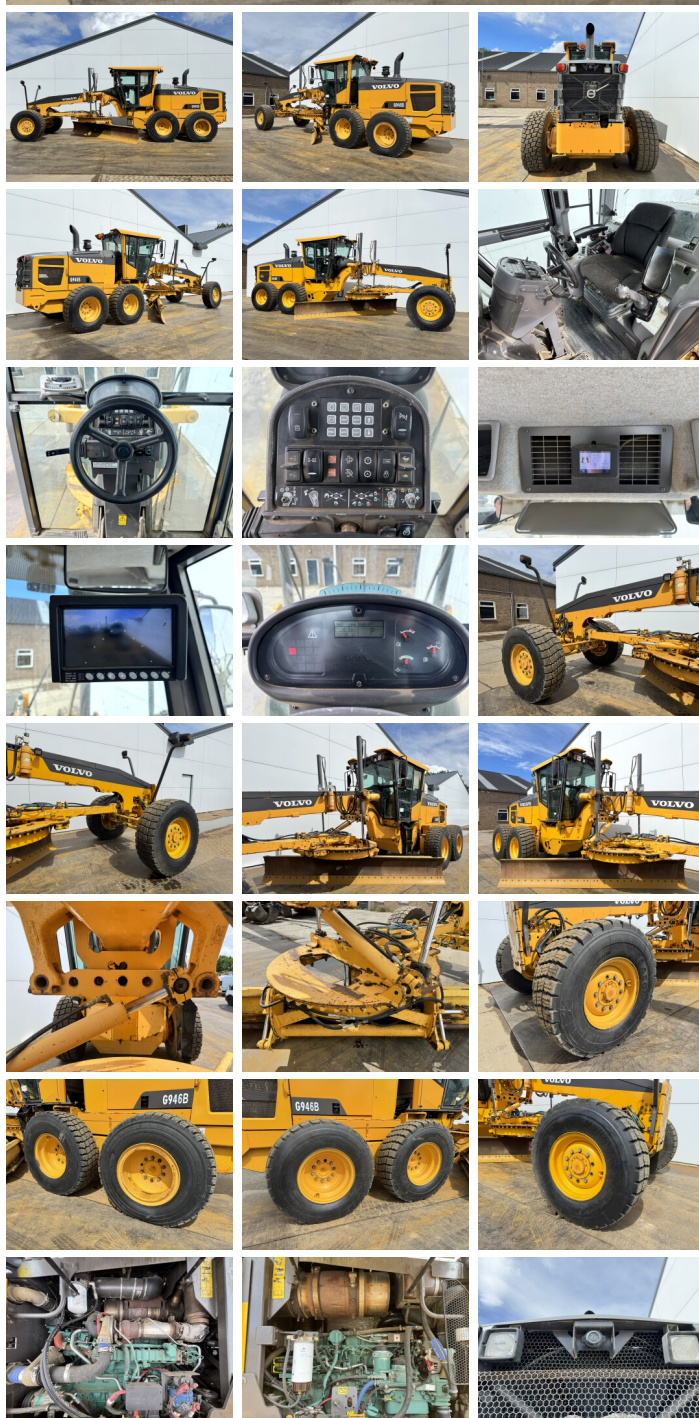

Volvo

Volvo G946B AWD 6x6

BOSS
MACHINERY

€ 64.500excl.

Year **2014**
Reference number **BM006945**
Hours **8.681**

Algemeen

Type G946B AWD 6x6
Location Veldhoven, Netherlands
Certificaat EPA

Available at Boss Machinery! This Volvo G946B AWD 6x6 Grader from 2014 has an engine power of 191 kW and counts 8681 operational hours. The total weight of this Volvo G946B AWD 6x6 is 17810 kg and the dimensions are 9.08 x 2.70 x 3.22.

Description Furthermore, this G946B AWD 6x6 is equipped with Climate Control, Air Conditioning, Heated Seat, Camera, Radio, Bluetooth. The Volvo Grader also has a EPA marking. Do you want more information or do you want to try the Volvo G946B AWD 6x6 at our yard? Please let us know.

Maten / Gewichten

Weight: 17810
L*W*H: 9.08 x 2.70 x 3.22

Technische informatie

Drive configurations 6x6

Motor informatie

Engine brand: Volvo
Engine model: D8H
Cylinders: 6
Turbo
Capacity in kW: 191

Banden / Rupsen

70% 70% 17.5R25
60% 60% 17.5R25

60% 60%

17.5R25

Opties

Climate Control
Air Conditioning
Heated Seat
Camera
Radio
Bluetooth