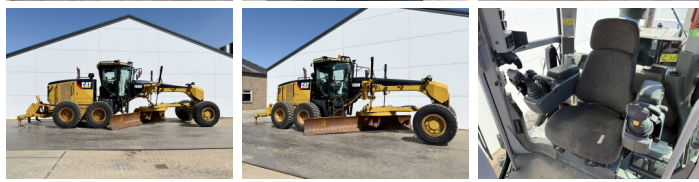

Caterpillar

Caterpillar 160M AWD

BOSS
MACHINERY

€ 74.500excl.

Year **2010**
Reference number **BM007238**
Hours **16.695**

Algemeen

Type **160M AWD**
Location **Veldhoven, Netherlands**
Certificaat **EPA**

Description

Available at Boss Machinery! This Caterpillar 160M AWD Grader from 2010 has an engine power of 200 kW and counts 16695 operational hours. The total weight of this Caterpillar 160M AWD is 19760 kg and the dimensions are 9.58 x 2.86 x 3.28. Furthermore, this 160M AWD is equipped with Bluetooth, Radio, Climate Control, Air Conditioning, Extra hydraulic function. The Caterpillar Grader also has a EPA marking. Do you want more information or do you want to try the Caterpillar 160M AWD at our yard? Please let us know.

Maten / Gewichten

L*W*H: **9.58 x 2.86 x 3.28**
Weight: **19760**

Technische informatie

Drive configurations **6x6**

Motor informatie

Engine brand: **Caterpillar**
Engine model: **C9**
Cylinders: **6**
Turbo
Capacity in kW: **200**

Banden / Rupsen

40% 40% **17.5R25**
40% 40% **17.5R25**
40% 40% **17.5R25**

Opties

Bluetooth

Radio

Climate Control

Air Conditioning

Extra hydraulic function