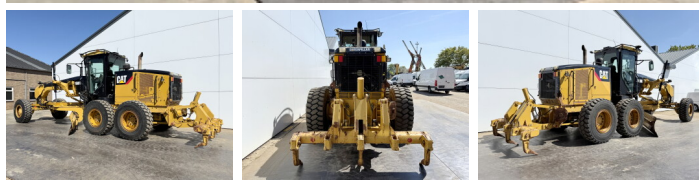

Caterpillar

Caterpillar 160M AWD

BOSS
MACHINERY

€ 74.500excl.

Year **2010**
Reference number **BM007238**
Hours **16.695**

Algemeen

Type **160M AWD**
Location **Veldhoven, Netherlands**
Certificaat **EPA**

Description

Available at Boss Machinery! This Caterpillar 160M AWD Grader from 2010 has an engine power of 200 kW and counts 16695 operational hours. The total weight of this Caterpillar 160M AWD is 19760 kg and the dimensions are 9.58 x 2.86 x 3.28. Furthermore, this 160M AWD is equipped with Bluetooth, Radio, Climate Control, Air Conditioning, Extra hydraulic function. The Caterpillar Grader also has a EPA marking. Do you want more information or do you want to try the Caterpillar 160M AWD at our yard? Please let us know.

Maten / Gewichten

L*W*H: **9.58 x 2.86 x 3.28**
Weight: **19760**

Technische informatie

Drive configurations **6x6**

Motor informatie

Engine brand: **Caterpillar**
Engine model: **C9**
Cylinders: **6**
Turbo
Capacity in kW: **200**

Banden / Rupsen

40% 40% **17.5R25**
40% 40% **17.5R25**
40% 40% **17.5R25**

Opties

Bluetooth

Radio

Climate Control

Air Conditioning

Extra hydraulic function