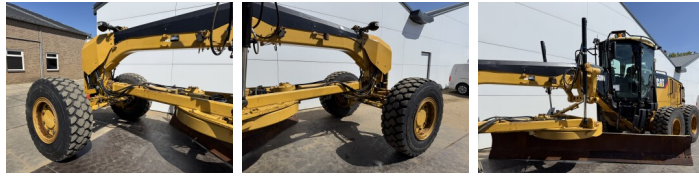

Caterpillar

Caterpillar 160M AWD

BOSS
MACHINERY

€ 74.500excl.

Year **2010**
Reference number **BM007238**
Hours **16.695**

Algemeen

Type **160M AWD**
Location **Veldhoven, Netherlands**
Certificaat **EPA**

Description

Available at Boss Machinery! This Caterpillar 160M AWD Grader from 2010 has an engine power of 200 kW and counts 16695 operational hours. The total weight of this Caterpillar 160M AWD is 19760 kg and the dimensions are 9.58 x 2.86 x 3.28. Furthermore, this 160M AWD is equipped with Bluetooth, Radio, Climate Control, Air Conditioning, Extra hydraulic function. The Caterpillar Grader also has a EPA marking. Do you want more information or do you want to try the Caterpillar 160M AWD at our yard? Please let us know.

Maten / Gewichten

L*W*H: **9.58 x 2.86 x 3.28**
Weight: **19760**

Technische informatie

Drive configurations **6x6**

Motor informatie

Engine brand: **Caterpillar**
Engine model: **C9**
Cylinders: **6**
Turbo
Capacity in kW: **200**

Banden / Rupsen

40% 40% **17.5R25**
40% 40% **17.5R25**
40% 40% **17.5R25**

Opties

Bluetooth

Radio

Climate Control

Air Conditioning

Extra hydraulic function