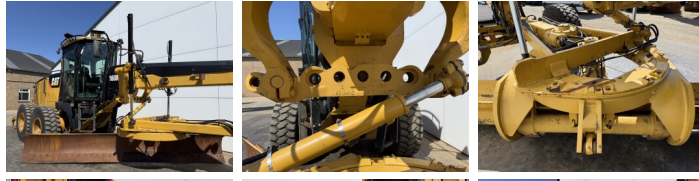

Caterpillar

Caterpillar 160M AWD

BOSS
MACHINERY

€ 74.500excl.

Year **2010**
Reference number **BM007238**
Hours **16.695**

Algemeen

Type **160M AWD**
Location **Veldhoven, Netherlands**
Certificaat **EPA**

Description

Available at Boss Machinery! This Caterpillar 160M AWD Grader from 2010 has an engine power of 200 kW and counts 16695 operational hours. The total weight of this Caterpillar 160M AWD is 19760 kg and the dimensions are 9.58 x 2.86 x 3.28. Furthermore, this 160M AWD is equipped with Bluetooth, Radio, Climate Control, Air Conditioning, Extra hydraulic function. The Caterpillar Grader also has a EPA marking. Do you want more information or do you want to try the Caterpillar 160M AWD at our yard? Please let us know.

Maten / Gewichten

L*W*H: **9.58 x 2.86 x 3.28**
Weight: **19760**

Technische informatie

Drive configurations **6x6**

Motor informatie

Engine brand: **Caterpillar**
Engine model: **C9**
Cylinders: **6**
Turbo
Capacity in kW: **200**

Banden / Rupsen

40% 40% **17.5R25**
40% 40% **17.5R25**
40% 40% **17.5R25**

Opties

Bluetooth

Radio

Climate Control

Air Conditioning

Extra hydraulic function