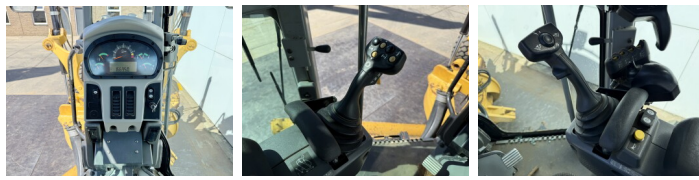

Caterpillar

Caterpillar 160M AWD

BOSS
MACHINERY

€ 74.500excl.

Year **2010**
Reference number **BM007238**
Hours **16.695**

Algemeen

Type **160M AWD**
Location **Veldhoven, Netherlands**
Certificaat **EPA**

Description

Available at Boss Machinery! This Caterpillar 160M AWD Grader from 2010 has an engine power of 200 kW and counts 16695 operational hours. The total weight of this Caterpillar 160M AWD is 19760 kg and the dimensions are 9.58 x 2.86 x 3.28. Furthermore, this 160M AWD is equipped with Bluetooth, Radio, Climate Control, Air Conditioning, Extra hydraulic function. The Caterpillar Grader also has a EPA marking. Do you want more information or do you want to try the Caterpillar 160M AWD at our yard? Please let us know.

Banden / Rupsen

40% 40% **17.5R25**
40% 40% **17.5R25**
40% 40% **17.5R25**

Opties

Bluetooth

Radio

Climate Control

Air Conditioning

Extra hydraulic function