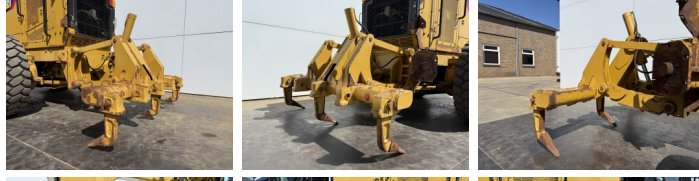

Caterpillar

Caterpillar 160M AWD

BOSS
MACHINERY

€ 74.500excl.

Year **2010**
Reference number **BM007238**
Hours **16.695**

Algemeen

Type **160M AWD**
Location **Veldhoven, Netherlands**
Certificaat **EPA**

Description

Available at Boss Machinery! This Caterpillar 160M AWD Grader from 2010 has an engine power of 200 kW and counts 16695 operational hours. The total weight of this Caterpillar 160M AWD is 19760 kg and the dimensions are 9.58 x 2.86 x 3.28. Furthermore, this 160M AWD is equipped with Bluetooth, Radio, Climate Control, Air Conditioning, Extra hydraulic function. The Caterpillar Grader also has a EPA marking. Do you want more information or do you want to try the Caterpillar 160M AWD at our yard? Please let us know.

Maten / Gewichten

L*W*H: **9.58 x 2.86 x 3.28**
Weight: **19760**

Technische informatie

Drive configurations **6x6**

Motor informatie

Engine brand: **Caterpillar**
Engine model: **C9**
Cylinders: **6**
Turbo
Capacity in kW: **200**

Banden / Rupsen

40% 40% **17.5R25**
40% 40% **17.5R25**
40% 40% **17.5R25**

Opties

Bluetooth

Radio

Climate Control

Air Conditioning

Extra hydraulic function