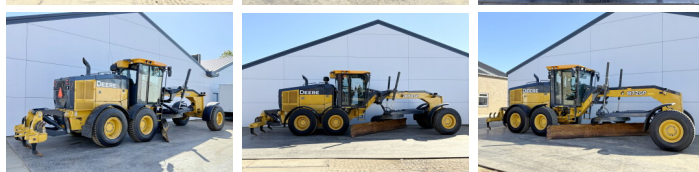

John Deere

John Deere 872G AWD

BOSS
MACHINERY

€ 84.500excl.

Year **2020**
Reference number **BM007236**
Hours **16.556**

Algemeen

Type **872G AWD**
Location **Veldhoven, Netherlands**
Certificaat **EPA**

Description

Available at Boss Machinery! This John Deere 872G AWD Grader from 2020 has an engine power of 287 kW and counts 16556 operational hours. The total weight of this John Deere 872G AWD is 18000 kg and the dimensions are 9.80 x 2.83 x 3.20. Furthermore, this 872G AWD is equipped with Bluetooth, Air Conditioning, Climate Control, AdBlue, Heated Seat, Camera, Radio, Extra hydraulic function. The John Deere Grader also has a EPA marking. Do you want more information or do you want to try the John Deere 872G AWD at our yard? Please let us know.

Maten / Gewichten

Weight: **18000**
L*W*H: **9.80 x 2.83 x 3.20**

Technische informatie

Drive configurations **6x6**

Motor informatie

Engine brand: **John Deere**
Engine model: **6090HDW33**
Cylinders: **6**
Turbo
Capacity in kW: **287**

Banden / Rupsen

40% 40% **17.5R25**
40% 40% **17.5R25**