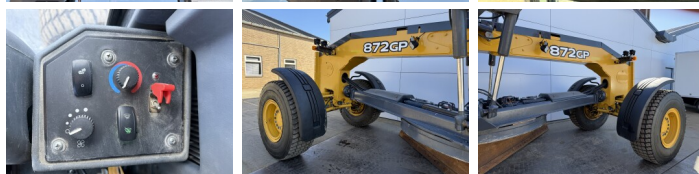

John Deere

John Deere 872G AWD

BOSS
MACHINERY

€ 84.500excl.

Year **2020**
Reference number **BM007236**
Hours **16.556**

Algemeen

Type **872G AWD**
Location **Veldhoven, Netherlands**
Certificaat **EPA**

Description

Available at Boss Machinery! This John Deere 872G AWD Grader from 2020 has an engine power of 287 kW and counts 16556 operational hours. The total weight of this John Deere 872G AWD is 18000 kg and the dimensions are 9.80 x 2.83 x 3.20. Furthermore, this 872G AWD is equipped with Bluetooth, Air Conditioning, Climate Control, AdBlue, Heated Seat, Camera, Radio, Extra hydraulic function. The John Deere Grader also has a EPA marking. Do you want more information or do you want to try the John Deere 872G AWD at our yard? Please let us know.

Maten / Gewichten

Weight: **18000**
L*W*H: **9.80 x 2.83 x 3.20**

Technische informatie

Drive configurations **6x6**

Motor informatie

Engine brand: **John Deere**
Engine model: **6090HDW33**
Cylinders: **6**
Turbo
Capacity in kW: **287**

Banden / Rupsen

40% 40% **17.5R25**
40% 40% **17.5R25**