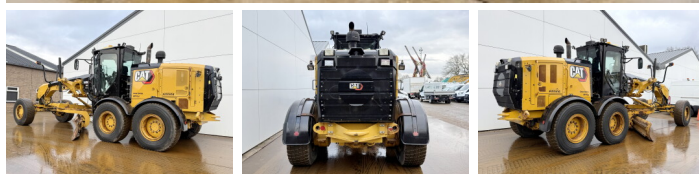

Caterpillar

Caterpillar 140M2 VHP AWD 6x6

€ 84.500excl.

Year **2012**
Reference number **BM007139**

Algemeen

Type **140M2 VHP AWD 6x6**
Location **Veldhoven, Netherlands**
Certificaat **EPA**

Description

Available at Boss Machinery! This Caterpillar 140M2 VHP AWD 6x6 Grader from 2012 has an engine power of 197 kW and counts 0 operational hours. The total weight of this Caterpillar 140M2 VHP AWD 6x6 is 17680 kg and the dimensions are 8.75 x 2.90 x 3.40. Furthermore, this 140M2 VHP AWD 6x6 is equipped with Air Conditioning, Climate Control, AdBlue, Camera, Radio, Bluetooth, Extra hydraulic function. The Caterpillar Grader also has a EPA marking. Do you want more information or do you want to try the Caterpillar 140M2 VHP AWD 6x6 at our yard? Please let us know.

Maten / Gewichten

L*W*H: **8.75 x 2.90 x 3.40**
Weight: **17680**
Extra dimensions: **4.88m Blade**

Technische informatie

Drive configurations **6x6**

Motor informatie

Engine brand: **Caterpillar**
Engine model: **C9.3**
Cylinders: **6**
Turbo
Capacity in kW: **197**

BOSS
MACHINERY

Banden / Rupsen

30%	30%	17.5R25 Good Year
30%	30%	17.5R25 Good Year
30%	30%	17.5R25 Good Year

Opties

Air Conditioning

Climate Control

AdBlue

Camera