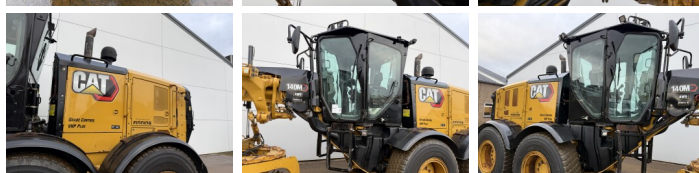

Caterpillar

Caterpillar 140M2 VHP AWD 6x6

€ 84.500excl.

Year **2012**
Reference number **BM007139**

Algemeen

Type **140M2 VHP AWD 6x6**
Location **Veldhoven, Netherlands**
Certificaat **EPA**

Description

Available at Boss Machinery! This Caterpillar 140M2 VHP AWD 6x6 Grader from 2012 has an engine power of 197 kW and counts 0 operational hours. The total weight of this Caterpillar 140M2 VHP AWD 6x6 is 17680 kg and the dimensions are 8.75 x 2.90 x 3.40. Furthermore, this 140M2 VHP AWD 6x6 is equipped with Air Conditioning, Climate Control, AdBlue, Camera, Radio, Bluetooth, Extra hydraulic function. The Caterpillar Grader also has a EPA marking. Do you want more information or do you want to try the Caterpillar 140M2 VHP AWD 6x6 at our yard? Please let us know.

Maten / Gewichten

L*W*H: **8.75 x 2.90 x 3.40**
Weight: **17680**
Extra dimensions: **4.88m Blade**

Technische informatie

Drive configurations **6x6**

Motor informatie

Engine brand: **Caterpillar**
Engine model: **C9.3**
Cylinders: **6**
Turbo
Capacity in kW: **197**

BOSS
MACHINERY