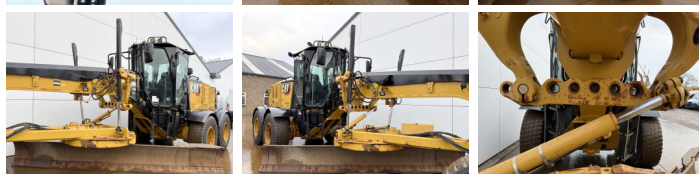

Caterpillar

Caterpillar 140M2 VHP AWD 6x6

€ 84.500excl.

Year **2012**
Reference number **BM007139**

Algemeen

Type **140M2 VHP AWD 6x6**
Location **Veldhoven, Netherlands**
Certificaat **EPA**

Description

Available at Boss Machinery! This Caterpillar 140M2 VHP AWD 6x6 Grader from 2012 has an engine power of 197 kW and counts 0 operational hours. The total weight of this Caterpillar 140M2 VHP AWD 6x6 is 17680 kg and the dimensions are 8.75 x 2.90 x 3.40. Furthermore, this 140M2 VHP AWD 6x6 is equipped with Air Conditioning, Climate Control, AdBlue, Camera, Radio, Bluetooth, Extra hydraulic function. The Caterpillar Grader also has a EPA marking. Do you want more information or do you want to try the Caterpillar 140M2 VHP AWD 6x6 at our yard? Please let us know.

Maten / Gewichten

L*W*H: **8.75 x 2.90 x 3.40**
Weight: **17680**
Extra dimensions: **4.88m Blade**

Technische informatie

Drive configurations **6x6**

Motor informatie

Engine brand: **Caterpillar**
Engine model: **C9.3**
Cylinders: **6**
Turbo
Capacity in kW: **197**

BOSS
MACHINERY

Banden / Rupsen

30%	30%	17.5R25 Good Year
30%	30%	17.5R25 Good Year
30%	30%	17.5R25 Good Year

Opties

Air Conditioning

Climate Control

AdBlue

Camera