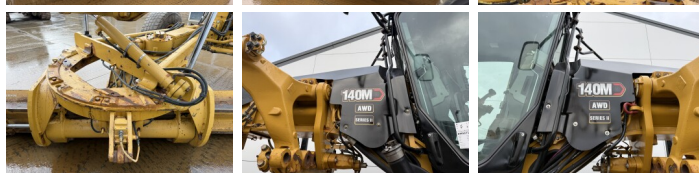

Caterpillar

Caterpillar 140M2 VHP AWD 6x6

€ 84.500excl.

Year **2012**
Reference number **BM007139**

Algemeen

Type **140M2 VHP AWD 6x6**
Location **Veldhoven, Netherlands**
Certificaat **EPA**

Description

Available at Boss Machinery! This Caterpillar 140M2 VHP AWD 6x6 Grader from 2012 has an engine power of 197 kW and counts 0 operational hours. The total weight of this Caterpillar 140M2 VHP AWD 6x6 is 17680 kg and the dimensions are 8.75 x 2.90 x 3.40. Furthermore, this 140M2 VHP AWD 6x6 is equipped with Air Conditioning, Climate Control, AdBlue, Camera, Radio, Bluetooth, Extra hydraulic function. The Caterpillar Grader also has a EPA marking. Do you want more information or do you want to try the Caterpillar 140M2 VHP AWD 6x6 at our yard? Please let us know.

Maten / Gewichten

L*W*H: **8.75 x 2.90 x 3.40**
Weight: **17680**
Extra dimensions: **4.88m Blade**

Technische informatie

Drive configurations **6x6**

Motor informatie

Engine brand: **Caterpillar**
Engine model: **C9.3**
Cylinders: **6**
Turbo
Capacity in kW: **197**

BOSS
MACHINERY

Banden / Rupsen

30%	30%	17.5R25 Good Year
30%	30%	17.5R25 Good Year
30%	30%	17.5R25 Good Year

Opties

Air Conditioning

Climate Control

AdBlue

Camera

Radio

Bluetooth

Extra hydraulic function