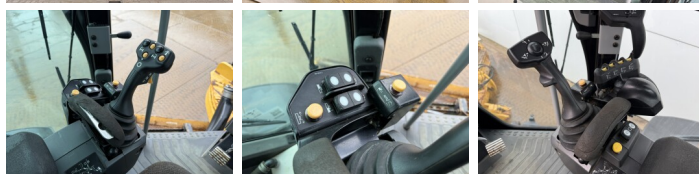

Caterpillar

Caterpillar 140M2 VHP AWD 6x6

€ 84.500excl.

Year **2012**
Reference number **BM007139**

Algemeen

Type **140M2 VHP AWD 6x6**
Location **Veldhoven, Netherlands**
Certificaat **EPA**

Description

Available at Boss Machinery! This Caterpillar 140M2 VHP AWD 6x6 Grader from 2012 has an engine power of 197 kW and counts 0 operational hours. The total weight of this Caterpillar 140M2 VHP AWD 6x6 is 17680 kg and the dimensions are 8.75 x 2.90 x 3.40. Furthermore, this 140M2 VHP AWD 6x6 is equipped with Air Conditioning, Climate Control, AdBlue, Camera, Radio, Bluetooth, Extra hydraulic function. The Caterpillar Grader also has a EPA marking. Do you want more information or do you want to try the Caterpillar 140M2 VHP AWD 6x6 at our yard? Please let us know.

BOSS
MACHINERY

Banden / Rupsen

30%	30%	17.5R25 Good Year
30%	30%	17.5R25 Good Year
30%	30%	17.5R25 Good Year

Opties

Air Conditioning

Climate Control

AdBlue

Camera

Radio

Bluetooth

Extra hydraulic function