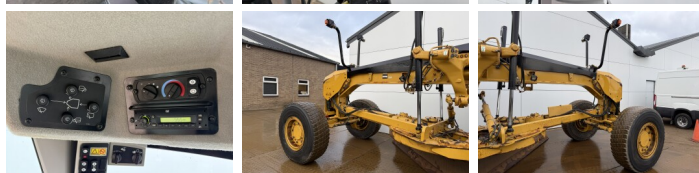

Caterpillar

Caterpillar 140M2 VHP AWD 6x6

€ 84.500excl.

Year **2012**
Reference number **BM007139**

Algemeen

Type **140M2 VHP AWD 6x6**
Location **Veldhoven, Netherlands**
Certificaat **EPA**

Description

Available at Boss Machinery! This Caterpillar 140M2 VHP AWD 6x6 Grader from 2012 has an engine power of 197 kW and counts 0 operational hours. The total weight of this Caterpillar 140M2 VHP AWD 6x6 is 17680 kg and the dimensions are 8.75 x 2.90 x 3.40. Furthermore, this 140M2 VHP AWD 6x6 is equipped with Air Conditioning, Climate Control, AdBlue, Camera, Radio, Bluetooth, Extra hydraulic function. The Caterpillar Grader also has a EPA marking. Do you want more information or do you want to try the Caterpillar 140M2 VHP AWD 6x6 at our yard? Please let us know.

Maten / Gewichten

L*W*H: **8.75 x 2.90 x 3.40**
Weight: **17680**
Extra dimensions: **4.88m Blade**

Technische informatie

Drive configurations **6x6**

Motor informatie

Engine brand: **Caterpillar**
Engine model: **C9.3**
Cylinders: **6**
Turbo
Capacity in kW: **197**

BOSS
MACHINERY

Banden / Rupsen

30%	30%	17.5R25 Good Year
30%	30%	17.5R25 Good Year
30%	30%	17.5R25 Good Year

Opties

Air Conditioning

Climate Control

AdBlue

Camera

Radio

Bluetooth

Extra hydraulic function