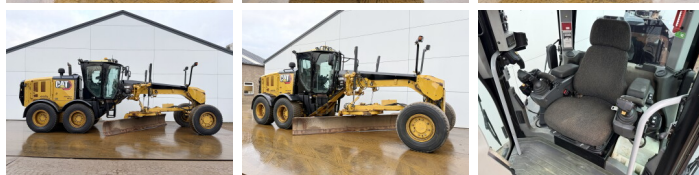

Caterpillar

Caterpillar 140M2 VHP AWD 6x6

€ 84.500excl.

Year **2012**
Reference number **BM007139**

Algemeen

Type **140M2 VHP AWD 6x6**
Location **Veldhoven, Netherlands**
Certificaat **EPA**

Description

Available at Boss Machinery! This Caterpillar 140M2 VHP AWD 6x6 Grader from 2012 has an engine power of 197 kW and counts 0 operational hours. The total weight of this Caterpillar 140M2 VHP AWD 6x6 is 17680 kg and the dimensions are 8.75 x 2.90 x 3.40. Furthermore, this 140M2 VHP AWD 6x6 is equipped with Air Conditioning, Climate Control, AdBlue, Camera, Radio, Bluetooth, Extra hydraulic function. The Caterpillar Grader also has a EPA marking. Do you want more information or do you want to try the Caterpillar 140M2 VHP AWD 6x6 at our yard? Please let us know.

Maten / Gewichten

L*W*H: **8.75 x 2.90 x 3.40**
Weight: **17680**
Extra dimensions: **4.88m Blade**

Technische informatie

Drive configurations **6x6**

Motor informatie

Engine brand: **Caterpillar**
Engine model: **C9.3**
Cylinders: **6**
Turbo
Capacity in kW: **197**

BOSS
MACHINERY

Banden / Rupsen

30%	30%	17.5R25 Good Year
30%	30%	17.5R25 Good Year
30%	30%	17.5R25 Good Year

Opties

Air Conditioning

Climate Control

AdBlue

Camera

Radio

Bluetooth

Extra hydraulic function