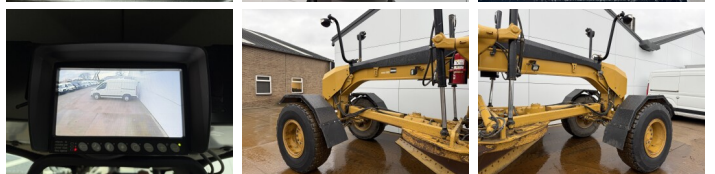

Caterpillar

Caterpillar 140M3

€ 125.000excl.

Year **2018**
Reference number **BM007087**
Hours **8.892**

Algemeen

Type **140M3**
Location **Veldhoven, Netherlands**
Certificaat **EPA**

Description

Available at Boss Machinery! This Caterpillar 140M3 Grader from 2018 has an engine power of 189 kW and counts 8892 operational hours. The total weight of this Caterpillar 140M3 is 17680 kg and the dimensions are 8.91 x 2.88 x 3.49. Furthermore, this 140M3 is equipped with Camera, Radio, Bluetooth, Air Conditioning, Climate Control, AdBlue, Extra hydraulic function. The Caterpillar Grader also has a EPA marking. Do you want more information or do you want to try the Caterpillar 140M3 at our yard? Please let us know.

Maten / Gewichten

L*W*H: **8.91 x 2.88 x 3.49**
Weight: **17680**

Technische informatie

Drive configurations **6x4**

Motor informatie

Engine brand: **Caterpillar**
Engine model: **C9.3**
Cylinders: **6**
Turbo
Capacity in kW: **189**

Banden / Rupsen

40% 40% **17.5R25**
40% 40% **17.5R25**

BOSS
MACHINERY

40% 40%

17.5R25

Opties

Camera

Radio