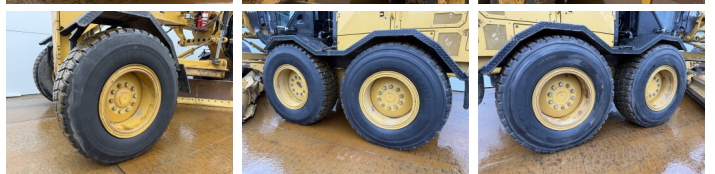

Caterpillar

Caterpillar 140M3

€ 125.000excl.

Year **2018**
Reference number **BM007087**
Hours **8.892**

Algemeen

Type **140M3**
Location **Veldhoven, Netherlands**
Certificaat **EPA**

Description

Available at Boss Machinery! This Caterpillar 140M3 Grader from 2018 has an engine power of 189 kW and counts 8892 operational hours. The total weight of this Caterpillar 140M3 is 17680 kg and the dimensions are 8.91 x 2.88 x 3.49. Furthermore, this 140M3 is equipped with Camera, Radio, Bluetooth, Air Conditioning, Climate Control, AdBlue, Extra hydraulic function. The Caterpillar Grader also has a EPA marking. Do you want more information or do you want to try the Caterpillar 140M3 at our yard? Please let us know.

Maten / Gewichten

L*W*H: **8.91 x 2.88 x 3.49**
Weight: **17680**

Technische informatie

Drive configurations **6x4**

Motor informatie

Engine brand: **Caterpillar**
Engine model: **C9.3**
Cylinders: **6**
Turbo
Capacity in kW: **189**

Banden / Rupsen

40% 40% **17.5R25**
40% 40% **17.5R25**

BOSS
MACHINERY

40% 40%

17.5R25

Opties

Camera

Radio