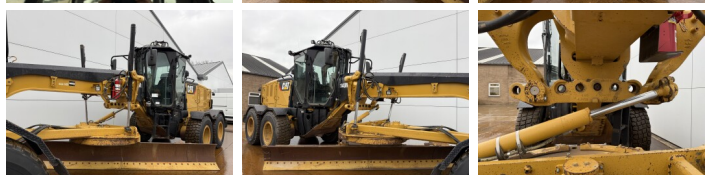

Caterpillar

Caterpillar 140M3

€ 125.000excl.

Year **2018**
Reference number **BM007087**
Hours **8.892**

Algemeen

Type **140M3**
Location **Veldhoven, Netherlands**
Certificaat **EPA**

Description

Available at Boss Machinery! This Caterpillar 140M3 Grader from 2018 has an engine power of 189 kW and counts 8892 operational hours. The total weight of this Caterpillar 140M3 is 17680 kg and the dimensions are 8.91 x 2.88 x 3.49. Furthermore, this 140M3 is equipped with Camera, Radio, Bluetooth, Air Conditioning, Climate Control, AdBlue, Extra hydraulic function. The Caterpillar Grader also has a EPA marking. Do you want more information or do you want to try the Caterpillar 140M3 at our yard? Please let us know.

Maten / Gewichten

L*W*H: **8.91 x 2.88 x 3.49**
Weight: **17680**

Technische informatie

Drive configurations **6x4**

Motor informatie

Engine brand: **Caterpillar**
Engine model: **C9.3**
Cylinders: **6**
Turbo
Capacity in kW: **189**

Banden / Rupsen

40% 40% **17.5R25**
40% 40% **17.5R25**

BOSS
MACHINERY

40% 40%

17.5R25

Opties

Camera

Radio