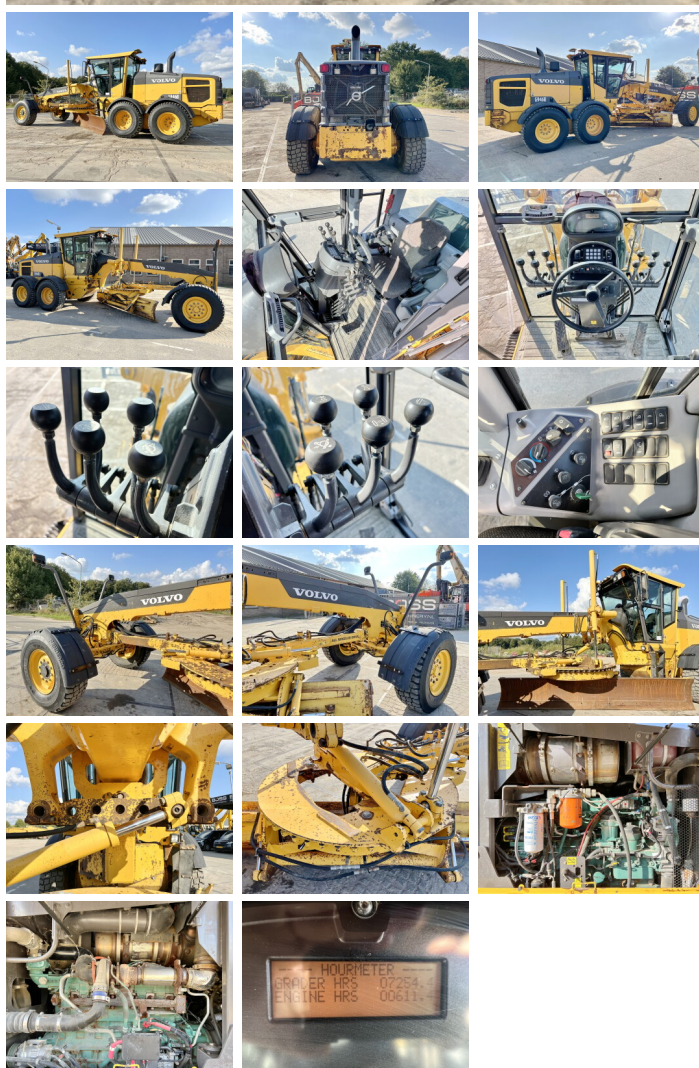

Volvo

Volvo G946B 6x6

BOSS
MACHINERY

€ 74.500excl.

Year **2013**
Reference number **BM006033**
Hours **7.254**

Algemeen

Type G946B 6x6
Location Veldhoven, Netherlands
Certificaat EPA

Description Available at Boss Machinery! This Volvo G946B 6x6 Grader from 2013 has an engine power of 191 kW and counts 7254 operational hours. The total weight of this Volvo G946B 6x6 is 17500 kg and the dimensions are 9.35 x 2.82 x 3.23. Furthermore, this G946B 6x6 is equipped with Heated Mirrors, Backup alarm, Air Conditioning, Radio, Beacon. The Volvo Grader also has a EPA marking. Do you want more information or do you want to try the Volvo G946B 6x6 at our yard? Please let us know.

Maten / Gewichten

L*W*H: 9.35 x 2.82 x 3.23
Weight: 17500

Technische informatie

Drive configurations 6x6

Motor informatie

Engine brand: Volvo
Engine model: D8H
Cylinders: 6
Turbo
Capacity in kW: 191

Banden / Rupsen

50% 50% 17.5R25
80% 80% 17.5R25
80% 80% 17.5R25

Opties

Heated Mirrors

Backup alarm

Air Conditioning

Radio

Beacon