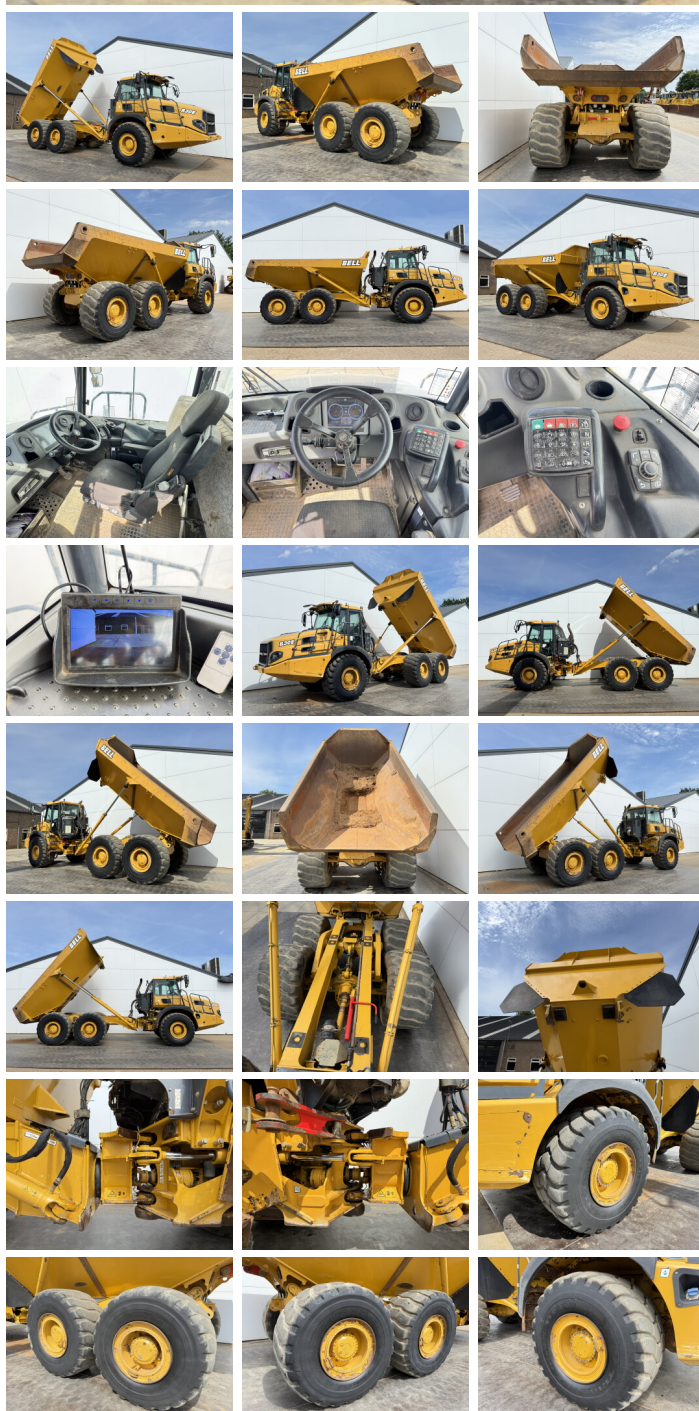

Bell

Bell B30E

€ 79.500excl.

Year **2017**
Reference number **BM007764**
Hours **10.825**

Algemeen

Type **B30E**
Location **Veldhoven, Netherlands**
Certificaat **CE + EPA**

Description

Available at Boss Machinery! This Bell B30E Dump Truck from 2017 has an engine power of 260 kW and counts 10825 operational hours. The total weight of this Bell B30E is 47680 kg and the dimensions are 9.91 x 3.03 x 3.44. Furthermore, this B30E is equipped with Camera, Body heating, Air Conditioning, Radio. The Bell Dump Truck also has a CE + EPA marking. Do you want more information or do you want to try the Bell B30E at our yard? Please let us know.

Maten / Gewichten

L*W*H: **9.91 x 3.03 x 3.44**
Weight: **47680**

Technische informatie

Drive configurations **6x6**

Motor informatie

Engine brand: **Mercedes-Benz**
Engine model: **OM 936 LA**
Cylinders: **6**
Turbo
Capacity in kW: **260**

Banden / Rupsen

40% 40% **30/65R25**
30% 30% **30/65R25**
30% 30% **30/65R25**

BOSS

MACHINERY