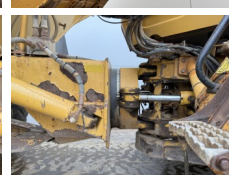

Description

Available at Boss Machinery! This Caterpillar 725 Dump Truck from 2007 has an engine power of 227 kW and counts 18102 operational hours. The total weight of this Caterpillar 725 is 22260 kg and the dimensions are 9.97 x 2.90 x 3.41. Furthermore, this 725 is equipped with Camera, Body heating, Bluetooth, Radio, Air Conditioning. The Caterpillar Dump Truck also has a CE marking. Do you want more information or do you want to try the Caterpillar 725 at our yard? Please let us know.

Banden / Rupsen

30% 30% **23.5R25**
10% 10% **23.5R25**
10% 10% **23.5R25**

Opties

Camera

Body heating

Bluetooth

Radio

Air Conditioning