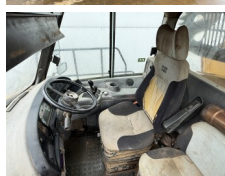

Description

Available at Boss Machinery! This Caterpillar 725 Dump Truck from 2007 has an engine power of 227 kW and counts 18102 operational hours. The total weight of this Caterpillar 725 is 22260 kg and the dimensions are 9.97 x 2.90 x 3.41. Furthermore, this 725 is equipped with Camera, Body heating, Bluetooth, Radio, Air Conditioning. The Caterpillar Dump Truck also has a CE marking. Do you want more information or do you want to try the Caterpillar 725 at our yard? Please let us know.

Banden / Rupsen

30% 30% **23.5R25**
10% 10% **23.5R25**
10% 10% **23.5R25**

Opties

Camera

Body heating

Bluetooth

Radio

Air Conditioning