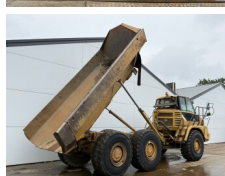

Caterpillar

Caterpillar 725

BOSS

MACHINERY

€ 44.500excl.

Year **2007**
Reference number **BM007765**
Hours **18.102**

Algemeen

Type **725**
Location **Veldhoven, Netherlands**
Certificaat **CE**

Description

Available at Boss Machinery! This Caterpillar 725 Dump Truck from 2007 has an engine power of 227 kW and counts 18102 operational hours. The total weight of this Caterpillar 725 is 22260 kg and the dimensions are 9.97 x 2.90 x 3.41. Furthermore, this 725 is equipped with Camera, Body heating, Bluetooth, Radio, Air Conditioning. The Caterpillar Dump Truck also has a CE marking. Do you want more information or do you want to try the Caterpillar 725 at our yard? Please let us know.

Maten / Gewichten

L*W*H: **9.97 x 2.90 x 3.41**
Weight: **22260**

Technische informatie

Drive configurations **6x6**

Motor informatie

Engine brand: **Caterpillar**
Engine model: **C11**
Cylinders: **6**
Turbo
Capacity in kW: **227**

Banden / Rupsen

30% 30% **23.5R25**
10% 10% **23.5R25**
10% 10% **23.5R25**