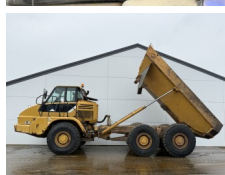

Caterpillar

Caterpillar 725

BOSS

MACHINERY

€ 44.500excl.

Year **2007**
Reference number **BM007765**
Hours **18.102**

Algemeen

Type **725**
Location **Veldhoven, Netherlands**
Certificaat **CE**

Description

Available at Boss Machinery! This Caterpillar 725 Dump Truck from 2007 has an engine power of 227 kW and counts 18102 operational hours. The total weight of this Caterpillar 725 is 22260 kg and the dimensions are 9.97 x 2.90 x 3.41. Furthermore, this 725 is equipped with Camera, Body heating, Bluetooth, Radio, Air Conditioning. The Caterpillar Dump Truck also has a CE marking. Do you want more information or do you want to try the Caterpillar 725 at our yard? Please let us know.

Maten / Gewichten

L*W*H: **9.97 x 2.90 x 3.41**
Weight: **22260**

Technische informatie

Drive configurations **6x6**

Motor informatie

Engine brand: **Caterpillar**
Engine model: **C11**
Cylinders: **6**
Turbo
Capacity in kW: **227**

Banden / Rupsen

30% 30% **23.5R25**
10% 10% **23.5R25**
10% 10% **23.5R25**

Opties

Camera

Body heating

Bluetooth

Radio

Air Conditioning