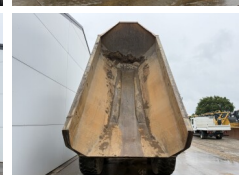

Description

Available at Boss Machinery! This Caterpillar 725 Dump Truck from 2007 has an engine power of 227 kW and counts 18102 operational hours. The total weight of this Caterpillar 725 is 22260 kg and the dimensions are 9.97 x 2.90 x 3.41. Furthermore, this 725 is equipped with Camera, Body heating, Bluetooth, Radio, Air Conditioning. The Caterpillar Dump Truck also has a CE marking. Do you want more information or do you want to try the Caterpillar 725 at our yard? Please let us know.

Maten / Gewichten

L*W*H: **9.97 x 2.90 x 3.41**
Weight: **22260**

Technische informatie

Drive configurations **6x6**

Motor informatie

Engine brand: **Caterpillar**
Engine model: **C11**
Cylinders: **6**
Turbo
Capacity in kW: **227**

Banden / Rupsen

30% 30% **23.5R25**
10% 10% **23.5R25**
10% 10% **23.5R25**

Opties

Camera

Body heating

Bluetooth

Radio

Air Conditioning