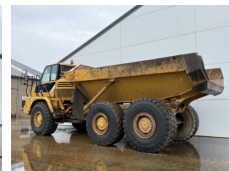

Caterpillar

Caterpillar 725

BOSS

MACHINERY

€ 44.500excl.

Year **2007**
Reference number **BM007765**
Hours **18.102**

Algemeen

Type **725**
Location **Veldhoven, Netherlands**
Certificaat **CE**

Description

Available at Boss Machinery! This Caterpillar 725 Dump Truck from 2007 has an engine power of 227 kW and counts 18102 operational hours. The total weight of this Caterpillar 725 is 22260 kg and the dimensions are 9.97 x 2.90 x 3.41. Furthermore, this 725 is equipped with Camera, Body heating, Bluetooth, Radio, Air Conditioning. The Caterpillar Dump Truck also has a CE marking. Do you want more information or do you want to try the Caterpillar 725 at our yard? Please let us know.

Maten / Gewichten

L*W*H: **9.97 x 2.90 x 3.41**
Weight: **22260**

Technische informatie

Drive configurations **6x6**

Motor informatie

Engine brand: **Caterpillar**
Engine model: **C11**
Cylinders: **6**
Turbo
Capacity in kW: **227**

Banden / Rupsen

30% 30% **23.5R25**
10% 10% **23.5R25**
10% 10% **23.5R25**

Opties

Camera

Body heating

Bluetooth

Radio

Air Conditioning