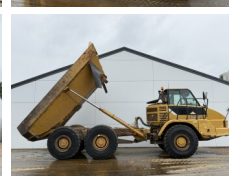

Caterpillar

Caterpillar 725

BOSS

MACHINERY

€ 44.500excl.

Year **2007**
Reference number **BM007765**
Hours **18.102**

Algemeen

Type **725**
Location **Veldhoven, Netherlands**
Certificaat **CE**

Description

Available at Boss Machinery! This Caterpillar 725 Dump Truck from 2007 has an engine power of 227 kW and counts 18102 operational hours. The total weight of this Caterpillar 725 is 22260 kg and the dimensions are 9.97 x 2.90 x 3.41. Furthermore, this 725 is equipped with Camera, Body heating, Bluetooth, Radio, Air Conditioning. The Caterpillar Dump Truck also has a CE marking. Do you want more information or do you want to try the Caterpillar 725 at our yard? Please let us know.

Maten / Gewichten

L*W*H: **9.97 x 2.90 x 3.41**
Weight: **22260**

Technische informatie

Drive configurations **6x6**

Motor informatie

Engine brand: **Caterpillar**
Engine model: **C11**
Cylinders: **6**
Turbo
Capacity in kW: **227**

Banden / Rupsen

30% 30% **23.5R25**
10% 10% **23.5R25**
10% 10% **23.5R25**