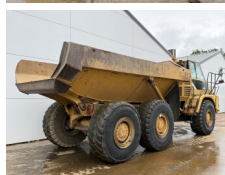

Description

Available at Boss Machinery! This Caterpillar 725 Dump Truck from 2007 has an engine power of 227 kW and counts 18102 operational hours. The total weight of this Caterpillar 725 is 22260 kg and the dimensions are 9.97 x 2.90 x 3.41. Furthermore, this 725 is equipped with Camera, Body heating, Bluetooth, Radio, Air Conditioning. The Caterpillar Dump Truck also has a CE marking. Do you want more information or do you want to try the Caterpillar 725 at our yard? Please let us know.

Maten / Gewichten

L*W*H: **9.97 x 2.90 x 3.41**
Weight: **22260**

Technische informatie

Drive configurations **6x6**

Motor informatie

Engine brand: **Caterpillar**
Engine model: **C11**
Cylinders: **6**
Turbo
Capacity in kW: **227**

Banden / Rupsen

30% 30% **23.5R25**
10% 10% **23.5R25**
10% 10% **23.5R25**

Opties

Camera

Body heating

Bluetooth

Radio

Air Conditioning