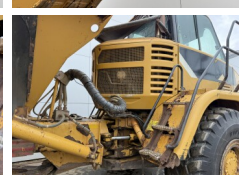

Caterpillar

Caterpillar 725

BOSS

MACHINERY

€ 44.500excl.

Year **2007**
Reference number **BM007765**
Hours **18.102**

Algemeen

Type **725**
Location **Veldhoven, Netherlands**
Certificaat **CE**

Description

Available at Boss Machinery! This Caterpillar 725 Dump Truck from 2007 has an engine power of 227 kW and counts 18102 operational hours. The total weight of this Caterpillar 725 is 22260 kg and the dimensions are 9.97 x 2.90 x 3.41. Furthermore, this 725 is equipped with Camera, Body heating, Bluetooth, Radio, Air Conditioning. The Caterpillar Dump Truck also has a CE marking. Do you want more information or do you want to try the Caterpillar 725 at our yard? Please let us know.

Maten / Gewichten

L*W*H: **9.97 x 2.90 x 3.41**
Weight: **22260**

Technische informatie

Drive configurations **6x6**

Motor informatie

Engine brand: **Caterpillar**
Engine model: **C11**
Cylinders: **6**
Turbo
Capacity in kW: **227**

Banden / Rupsen

30% 30% **23.5R25**
10% 10% **23.5R25**
10% 10% **23.5R25**

Opties

Camera

Body heating

Bluetooth

Radio

Air Conditioning