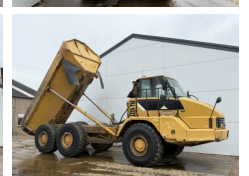

Caterpillar

Caterpillar 725

BOSS

MACHINERY

€ 44.500excl.

Year **2007**
Reference number **BM007765**
Hours **18.102**

Algemeen

Type **725**
Location **Veldhoven, Netherlands**
Certificaat **CE**

Description

Available at Boss Machinery! This Caterpillar 725 Dump Truck from 2007 has an engine power of 227 kW and counts 18102 operational hours. The total weight of this Caterpillar 725 is 22260 kg and the dimensions are 9.97 x 2.90 x 3.41. Furthermore, this 725 is equipped with Camera, Body heating, Bluetooth, Radio, Air Conditioning. The Caterpillar Dump Truck also has a CE marking. Do you want more information or do you want to try the Caterpillar 725 at our yard? Please let us know.

Maten / Gewichten

L*W*H: **9.97 x 2.90 x 3.41**
Weight: **22260**

Technische informatie

Drive configurations **6x6**

Motor informatie

Engine brand: **Caterpillar**
Engine model: **C11**
Cylinders: **6**
Turbo
Capacity in kW: **227**

Banden / Rupsen

30% 30% **23.5R25**
10% 10% **23.5R25**
10% 10% **23.5R25**