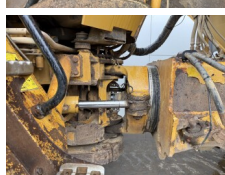

Description

Available at Boss Machinery! This Caterpillar 725 Dump Truck from 2007 has an engine power of 227 kW and counts 18102 operational hours. The total weight of this Caterpillar 725 is 22260 kg and the dimensions are 9.97 x 2.90 x 3.41. Furthermore, this 725 is equipped with Camera, Body heating, Bluetooth, Radio, Air Conditioning. The Caterpillar Dump Truck also has a CE marking. Do you want more information or do you want to try the Caterpillar 725 at our yard? Please let us know.

Maten / Gewichten

L*W*H: **9.97 x 2.90 x 3.41**
Weight: **22260**

Technische informatie

Drive configurations **6x6**

Motor informatie

Engine brand: **Caterpillar**
Engine model: **C11**
Cylinders: **6**
Turbo
Capacity in kW: **227**

Banden / Rupsen

30% 30% **23.5R25**
10% 10% **23.5R25**
10% 10% **23.5R25**

Opties

Camera

Body heating

Bluetooth

Radio

Air Conditioning