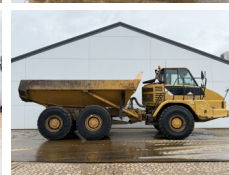

Caterpillar

Caterpillar 725

BOSS

MACHINERY

€ 44.500excl.

Year **2007**
Reference number **BM007765**
Hours **18.102**

Algemeen

Type **725**
Location **Veldhoven, Netherlands**
Certificaat **CE**

Description

Available at Boss Machinery! This Caterpillar 725 Dump Truck from 2007 has an engine power of 227 kW and counts 18102 operational hours. The total weight of this Caterpillar 725 is 22260 kg and the dimensions are 9.97 x 2.90 x 3.41. Furthermore, this 725 is equipped with Camera, Body heating, Bluetooth, Radio, Air Conditioning. The Caterpillar Dump Truck also has a CE marking. Do you want more information or do you want to try the Caterpillar 725 at our yard? Please let us know.

Maten / Gewichten

L*W*H: **9.97 x 2.90 x 3.41**
Weight: **22260**

Technische informatie

Drive configurations **6x6**

Motor informatie

Engine brand: **Caterpillar**
Engine model: **C11**
Cylinders: **6**
Turbo
Capacity in kW: **227**

Banden / Rupsen

30% 30% **23.5R25**
10% 10% **23.5R25**
10% 10% **23.5R25**

Opties

Camera

Body heating

Bluetooth

Radio

Air Conditioning