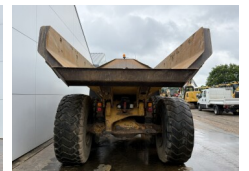

Caterpillar

Caterpillar 725

BOSS

MACHINERY

€ 44.500excl.

Year **2007**
Reference number **BM007765**
Hours **18.102**

Algemeen

Type **725**
Location **Veldhoven, Netherlands**
Certificaat **CE**

Description

Available at Boss Machinery! This Caterpillar 725 Dump Truck from 2007 has an engine power of 227 kW and counts 18102 operational hours. The total weight of this Caterpillar 725 is 22260 kg and the dimensions are 9.97 x 2.90 x 3.41. Furthermore, this 725 is equipped with Camera, Body heating, Bluetooth, Radio, Air Conditioning. The Caterpillar Dump Truck also has a CE marking. Do you want more information or do you want to try the Caterpillar 725 at our yard? Please let us know.

Maten / Gewichten

L*W*H: **9.97 x 2.90 x 3.41**
Weight: **22260**

Technische informatie

Drive configurations **6x6**

Motor informatie

Engine brand: **Caterpillar**
Engine model: **C11**
Cylinders: **6**
Turbo
Capacity in kW: **227**

Banden / Rupsen

30% 30% **23.5R25**
10% 10% **23.5R25**
10% 10% **23.5R25**