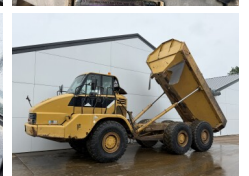

Caterpillar

Caterpillar 725

BOSS

MACHINERY

€ 44.500excl.

Year **2007**
Reference number **BM007765**
Hours **18.102**

Algemeen

Type **725**
Location **Veldhoven, Netherlands**
Certificaat **CE**

Description

Available at Boss Machinery! This Caterpillar 725 Dump Truck from 2007 has an engine power of 227 kW and counts 18102 operational hours. The total weight of this Caterpillar 725 is 22260 kg and the dimensions are 9.97 x 2.90 x 3.41. Furthermore, this 725 is equipped with Camera, Body heating, Bluetooth, Radio, Air Conditioning. The Caterpillar Dump Truck also has a CE marking. Do you want more information or do you want to try the Caterpillar 725 at our yard? Please let us know.

Maten / Gewichten

L*W*H: **9.97 x 2.90 x 3.41**
Weight: **22260**

Technische informatie

Drive configurations **6x6**

Motor informatie

Engine brand: **Caterpillar**
Engine model: **C11**
Cylinders: **6**
Turbo
Capacity in kW: **227**

Banden / Rupsen

30% 30% **23.5R25**
10% 10% **23.5R25**
10% 10% **23.5R25**