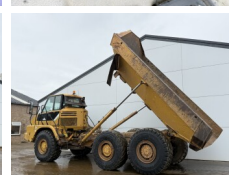

Description

Available at Boss Machinery! This Caterpillar 725 Dump Truck from 2007 has an engine power of 227 kW and counts 18102 operational hours. The total weight of this Caterpillar 725 is 22260 kg and the dimensions are 9.97 x 2.90 x 3.41. Furthermore, this 725 is equipped with Camera, Body heating, Bluetooth, Radio, Air Conditioning. The Caterpillar Dump Truck also has a CE marking. Do you want more information or do you want to try the Caterpillar 725 at our yard? Please let us know.

Maten / Gewichten

L*W*H: **9.97 x 2.90 x 3.41**
Weight: **22260**

Technische informatie

Drive configurations **6x6**

Motor informatie

Engine brand: **Caterpillar**
Engine model: **C11**
Cylinders: **6**
Turbo
Capacity in kW: **227**

Banden / Rupsen

30% 30% **23.5R25**
10% 10% **23.5R25**
10% 10% **23.5R25**

Opties

Camera

Body heating

Bluetooth

Radio

Air Conditioning