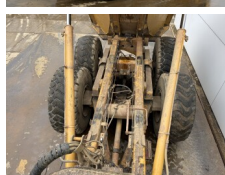

Description

Available at Boss Machinery! This Caterpillar 725 Dump Truck from 2007 has an engine power of 227 kW and counts 18102 operational hours. The total weight of this Caterpillar 725 is 22260 kg and the dimensions are 9.97 x 2.90 x 3.41. Furthermore, this 725 is equipped with Camera, Body heating, Bluetooth, Radio, Air Conditioning. The Caterpillar Dump Truck also has a CE marking. Do you want more information or do you want to try the Caterpillar 725 at our yard? Please let us know.

Maten / Gewichten

L*W*H: **9.97 x 2.90 x 3.41**
Weight: **22260**

Technische informatie

Drive configurations **6x6**

Motor informatie

Engine brand: **Caterpillar**
Engine model: **C11**
Cylinders: **6**
Turbo
Capacity in kW: **227**

Banden / Rupsen

30% 30% **23.5R25**
10% 10% **23.5R25**
10% 10% **23.5R25**

Opties

Camera

Body heating

Bluetooth

Radio

Air Conditioning