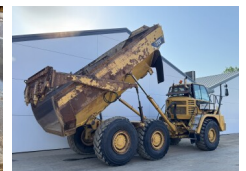

Caterpillar

Caterpillar 725

BOSS

MACHINERY

€ 52.500excl.

Year **2011**
Reference number **BM007722**
Hours **10.042**

Algemeen

Type **725**
Location **Veldhoven, Netherlands**
Dutch vehicle
Certificaat **CE**

Description

Available at Boss Machinery! This Caterpillar 725 Dump Truck from 2011 has an engine power of 227 kW and counts 10042 operational hours. Always worked in The Netherlands. The total weight of this Caterpillar 725 is 22260 kg and the dimensions are 10.08 x 3.00 x 3.48. Furthermore, this 725 is equipped with Radio, Bluetooth, Air Conditioning, Body heating, Central greasing. The Caterpillar Dump Truck also has a CE marking. Do you want more information or do you want to try the Caterpillar 725 at our yard? Please let us know.

Maten / Gewichten

L*W*H: **10.08 x 3.00 x 3.48**
Weight: **22260**

Technische informatie

Drive configurations **6x6**

Motor informatie

Engine brand: **Caterpillar**
Engine model: **C11**
Cylinders: **6**
Turbo
Capacity in kW: **227**

Banden / Rupsen

20% 20% **23.5R25**