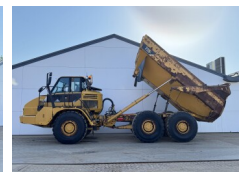

Caterpillar

Caterpillar 725

BOSS

MACHINERY

€ 52.500excl.

Year **2011**
Reference number **BM007722**
Hours **10.042**

Algemeen

Type **725**
Location **Veldhoven, Netherlands**
Dutch vehicle
Certificaat **CE**

Description

Available at Boss Machinery! This Caterpillar 725 Dump Truck from 2011 has an engine power of 227 kW and counts 10042 operational hours. Always worked in The Netherlands. The total weight of this Caterpillar 725 is 22260 kg and the dimensions are 10.08 x 3.00 x 3.48. Furthermore, this 725 is equipped with Radio, Bluetooth, Air Conditioning, Body heating, Central greasing. The Caterpillar Dump Truck also has a CE marking. Do you want more information or do you want to try the Caterpillar 725 at our yard? Please let us know.

Maten / Gewichten

L*W*H: **10.08 x 3.00 x 3.48**
Weight: **22260**

Technische informatie

Drive configurations **6x6**

Motor informatie

Engine brand: **Caterpillar**
Engine model: **C11**
Cylinders: **6**
Turbo
Capacity in kW: **227**

Banden / Rupsen

20% 20% **23.5R25**