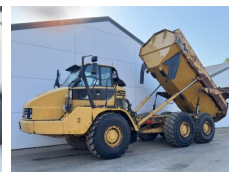

Caterpillar

Caterpillar 725

BOSS

MACHINERY

€ 52.500excl.

Year **2011**
Reference number **BM007722**
Hours **10.042**

Algemeen

Type **725**
Location **Veldhoven, Netherlands**
Dutch vehicle
Certificaat **CE**

Description

Available at Boss Machinery! This Caterpillar 725 Dump Truck from 2011 has an engine power of 227 kW and counts 10042 operational hours. Always worked in The Netherlands. The total weight of this Caterpillar 725 is 22260 kg and the dimensions are 10.08 x 3.00 x 3.48. Furthermore, this 725 is equipped with Radio, Bluetooth, Air Conditioning, Body heating, Central greasing. The Caterpillar Dump Truck also has a CE marking. Do you want more information or do you want to try the Caterpillar 725 at our yard? Please let us know.

Maten / Gewichten

L*W*H: **10.08 x 3.00 x 3.48**
Weight: **22260**

Technische informatie

Drive configurations **6x6**

Motor informatie

Engine brand: **Caterpillar**
Engine model: **C11**
Cylinders: **6**
Turbo
Capacity in kW: **227**

Banden / Rupsen

20% 20% **23.5R25**