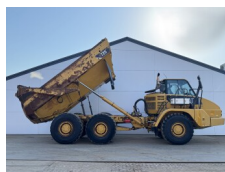

Caterpillar

Caterpillar 725

BOSS

MACHINERY

€ 52.500excl.

Year **2011**
Reference number **BM007722**
Hours **10.042**

Algemeen

Type **725**
Location **Veldhoven, Netherlands**
Dutch vehicle
Certificaat **CE**

Description

Available at Boss Machinery! This Caterpillar 725 Dump Truck from 2011 has an engine power of 227 kW and counts 10042 operational hours. Always worked in The Netherlands. The total weight of this Caterpillar 725 is 22260 kg and the dimensions are 10.08 x 3.00 x 3.48. Furthermore, this 725 is equipped with Radio, Bluetooth, Air Conditioning, Body heating, Central greasing. The Caterpillar Dump Truck also has a CE marking. Do you want more information or do you want to try the Caterpillar 725 at our yard? Please let us know.

Maten / Gewichten

L*W*H: **10.08 x 3.00 x 3.48**
Weight: **22260**

Technische informatie

Drive configurations **6x6**

Motor informatie

Engine brand: **Caterpillar**
Engine model: **C11**
Cylinders: **6**
Turbo
Capacity in kW: **227**

Banden / Rupsen

20% 20% **23.5R25**