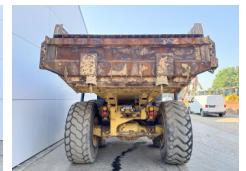

Description

Available at Boss Machinery! This Caterpillar 725 Dump Truck from 2011 has an engine power of 227 kW and counts 10042 operational hours. Always worked in The Netherlands. The total weight of this Caterpillar 725 is 22260 kg and the dimensions are 10.08 x 3.00 x 3.48. Furthermore, this 725 is equipped with Radio, Bluetooth, Air Conditioning, Body heating, Central greasing. The Caterpillar Dump Truck also has a CE marking. Do you want more information or do you want to try the Caterpillar 725 at our yard? Please let us know.

Maten / Gewichten

L*W*H: **10.08 x 3.00 x 3.48**
Weight: **22260**

Technische informatie

Drive configurations **6x6**

Motor informatie

Engine brand: **Caterpillar**
Engine model: **C11**
Cylinders: **6**
Turbo
Capacity in kW: **227**

Banden / Rupsen

20% 20% **23.5R25**

10%	10%	23.5R25
10%	10%	23.5R25

Opties

- Radio
- Bluetooth
- Air Conditioning
- Body heating
- Central greasing