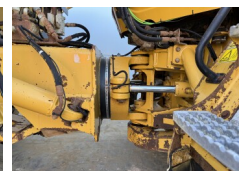

Caterpillar

Caterpillar 725

BOSS

MACHINERY

€ 52.500excl.

Year **2011**
Reference number **BM007722**
Hours **10.042**

Algemeen

Type **725**
Location **Veldhoven, Netherlands**
Dutch vehicle
Certificaat **CE**

Description

Available at Boss Machinery! This Caterpillar 725 Dump Truck from 2011 has an engine power of 227 kW and counts 10042 operational hours. Always worked in The Netherlands. The total weight of this Caterpillar 725 is 22260 kg and the dimensions are 10.08 x 3.00 x 3.48. Furthermore, this 725 is equipped with Radio, Bluetooth, Air Conditioning, Body heating, Central greasing. The Caterpillar Dump Truck also has a CE marking. Do you want more information or do you want to try the Caterpillar 725 at our yard? Please let us know.

Maten / Gewichten

L*W*H: **10.08 x 3.00 x 3.48**
Weight: **22260**

Technische informatie

Drive configurations **6x6**

Motor informatie

Engine brand: **Caterpillar**
Engine model: **C11**
Cylinders: **6**
Turbo
Capacity in kW: **227**

Banden / Rupsen

20% 20% **23.5R25**