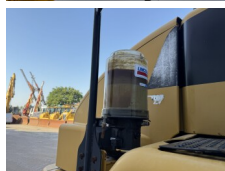

Caterpillar

Caterpillar 725

BOSS

MACHINERY

€ 52.500excl.

Year **2011**
Reference number **BM007722**
Hours **10.042**

Algemeen

Type **725**
Location **Veldhoven, Netherlands**
Dutch vehicle
Certificaat **CE**

Description

Available at Boss Machinery! This Caterpillar 725 Dump Truck from 2011 has an engine power of 227 kW and counts 10042 operational hours. Always worked in The Netherlands. The total weight of this Caterpillar 725 is 22260 kg and the dimensions are 10.08 x 3.00 x 3.48. Furthermore, this 725 is equipped with Radio, Bluetooth, Air Conditioning, Body heating, Central greasing. The Caterpillar Dump Truck also has a CE marking. Do you want more information or do you want to try the Caterpillar 725 at our yard? Please let us know.

Maten / Gewichten

L*W*H: **10.08 x 3.00 x 3.48**
Weight: **22260**

Technische informatie

Drive configurations **6x6**

Motor informatie

Engine brand: **Caterpillar**
Engine model: **C11**
Cylinders: **6**
Turbo
Capacity in kW: **227**

Banden / Rupsen

20% 20% **23.5R25**