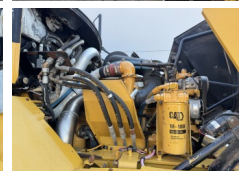

Caterpillar

Caterpillar 725

BOSS

MACHINERY

€ 52.500excl.

Year **2011**
Reference number **BM007722**
Hours **10.042**

Algemeen

Type **725**
Location **Veldhoven, Netherlands**
Dutch vehicle
Certificaat **CE**

Description

Available at Boss Machinery! This Caterpillar 725 Dump Truck from 2011 has an engine power of 227 kW and counts 10042 operational hours. Always worked in The Netherlands. The total weight of this Caterpillar 725 is 22260 kg and the dimensions are 10.08 x 3.00 x 3.48. Furthermore, this 725 is equipped with Radio, Bluetooth, Air Conditioning, Body heating, Central greasing. The Caterpillar Dump Truck also has a CE marking. Do you want more information or do you want to try the Caterpillar 725 at our yard? Please let us know.

Maten / Gewichten

L*W*H: **10.08 x 3.00 x 3.48**
Weight: **22260**

Technische informatie

Drive configurations **6x6**

Motor informatie

Engine brand: **Caterpillar**
Engine model: **C11**
Cylinders: **6**
Turbo
Capacity in kW: **227**

Banden / Rupsen

20% 20% **23.5R25**