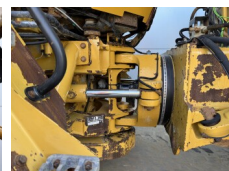

Caterpillar

Caterpillar 725

BOSS

MACHINERY

€ 52.500excl.

Year **2011**
Reference number **BM007722**
Hours **10.042**

Algemeen

Type **725**
Location **Veldhoven, Netherlands**
Dutch vehicle
Certificaat **CE**

Description

Available at Boss Machinery! This Caterpillar 725 Dump Truck from 2011 has an engine power of 227 kW and counts 10042 operational hours. Always worked in The Netherlands. The total weight of this Caterpillar 725 is 22260 kg and the dimensions are 10.08 x 3.00 x 3.48. Furthermore, this 725 is equipped with Radio, Bluetooth, Air Conditioning, Body heating, Central greasing. The Caterpillar Dump Truck also has a CE marking. Do you want more information or do you want to try the Caterpillar 725 at our yard? Please let us know.

Maten / Gewichten

L*W*H: **10.08 x 3.00 x 3.48**
Weight: **22260**

Technische informatie

Drive configurations **6x6**

Motor informatie

Engine brand: **Caterpillar**
Engine model: **C11**
Cylinders: **6**
Turbo
Capacity in kW: **227**

Banden / Rupsen

20% 20% **23.5R25**