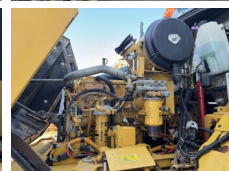

Caterpillar

Caterpillar 725

BOSS

MACHINERY

€ 52.500excl.

Year **2011**
Reference number **BM007722**
Hours **10.042**

Algemeen

Type **725**
Location **Veldhoven, Netherlands**
Dutch vehicle
Certificaat **CE**

Description

Available at Boss Machinery! This Caterpillar 725 Dump Truck from 2011 has an engine power of 227 kW and counts 10042 operational hours. Always worked in The Netherlands. The total weight of this Caterpillar 725 is 22260 kg and the dimensions are 10.08 x 3.00 x 3.48. Furthermore, this 725 is equipped with Radio, Bluetooth, Air Conditioning, Body heating, Central greasing. The Caterpillar Dump Truck also has a CE marking. Do you want more information or do you want to try the Caterpillar 725 at our yard? Please let us know.

Maten / Gewichten

L*W*H: **10.08 x 3.00 x 3.48**
Weight: **22260**

Technische informatie

Drive configurations **6x6**

Motor informatie

Engine brand: **Caterpillar**
Engine model: **C11**
Cylinders: **6**
Turbo
Capacity in kW: **227**

Banden / Rupsen

20% 20% **23.5R25**