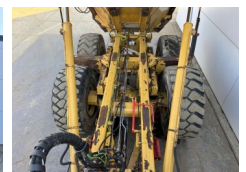

Description

Available at Boss Machinery! This Caterpillar 725 Dump Truck from 2011 has an engine power of 227 kW and counts 10042 operational hours. Always worked in The Netherlands. The total weight of this Caterpillar 725 is 22260 kg and the dimensions are 10.08 x 3.00 x 3.48. Furthermore, this 725 is equipped with Radio, Bluetooth, Air Conditioning, Body heating, Central greasing. The Caterpillar Dump Truck also has a CE marking. Do you want more information or do you want to try the Caterpillar 725 at our yard? Please let us know.

Maten / Gewichten

L*W*H: **10.08 x 3.00 x 3.48**
Weight: **22260**

Technische informatie

Drive configurations **6x6**

Motor informatie

Engine brand: **Caterpillar**
Engine model: **C11**
Cylinders: **6**
Turbo
Capacity in kW: **227**

Banden / Rupsen

20% 20% **23.5R25**

10%	10%	23.5R25
10%	10%	23.5R25

Opties

- Radio
- Bluetooth
- Air Conditioning
- Body heating
- Central greasing