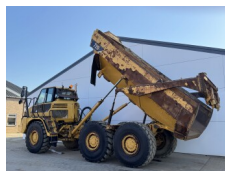

Caterpillar

Caterpillar 725

BOSS

MACHINERY

€ 52.500excl.

Year **2011**
Reference number **BM007722**
Hours **10.042**

Algemeen

Type **725**
Location **Veldhoven, Netherlands**
Dutch vehicle
Certificaat **CE**

Description

Available at Boss Machinery! This Caterpillar 725 Dump Truck from 2011 has an engine power of 227 kW and counts 10042 operational hours. Always worked in The Netherlands. The total weight of this Caterpillar 725 is 22260 kg and the dimensions are 10.08 x 3.00 x 3.48. Furthermore, this 725 is equipped with Radio, Bluetooth, Air Conditioning, Body heating, Central greasing. The Caterpillar Dump Truck also has a CE marking. Do you want more information or do you want to try the Caterpillar 725 at our yard? Please let us know.

Maten / Gewichten

L*W*H: **10.08 x 3.00 x 3.48**
Weight: **22260**

Technische informatie

Drive configurations **6x6**

Motor informatie

Engine brand: **Caterpillar**
Engine model: **C11**
Cylinders: **6**
Turbo
Capacity in kW: **227**

Banden / Rupsen

20% 20% **23.5R25**