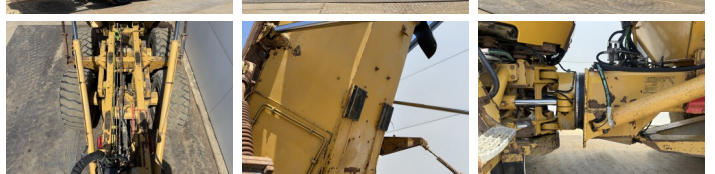

Description

Available at Boss Machinery! This Caterpillar 725 Dump Truck from 2011 has an engine power of 227 kW and counts 9407 operational hours. The total weight of this Caterpillar 725 is 22260 kg and the dimensions are 10.13 x 3.05 x 3.48. Furthermore, this 725 is equipped with Air Conditioning, Body heating, Central greasing. The Caterpillar Dump Truck also has a CE marking. Do you want more information or do you want to try the Caterpillar 725 at our yard? Please let us know.

Maten / Gewichten

Weight: **22260**
L*W*H: **10.13 x 3.05 x 3.48**

Technische informatie

Drive configurations **6x6**

Motor informatie

Engine brand: **Caterpillar**
Engine model: **C11**
Cylinders: **6**
Turbo
Capacity in kW: **227**

Banden / Rupsen

15% 15% **23.5R25**
15% 15% **23.5R25**
15% 15% **23.5R25**

Opties

Air Conditioning
Body heating
Central greasing