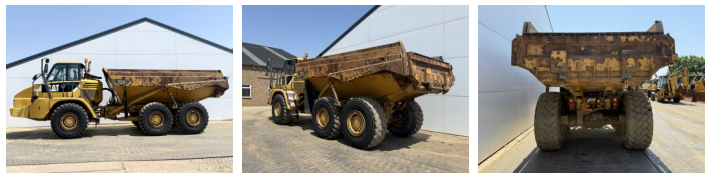

Caterpillar

Caterpillar 725

BOSS

MACHINERY

€ 52.500excl.

Year **2011**
Reference number **BM007723**
Hours **9.407**

Algemeen

Type **725**
Location **Veldhoven, Netherlands**
Certificaat **CE**

Description

Available at Boss Machinery! This Caterpillar 725 Dump Truck from 2011 has an engine power of 227 kW and counts 9407 operational hours. The total weight of this Caterpillar 725 is 22260 kg and the dimensions are 10.13 x 3.05 x 3.48. Furthermore, this 725 is equipped with Air Conditioning, Body heating, Central greasing. The Caterpillar Dump Truck also has a CE marking. Do you want more information or do you want to try the Caterpillar 725 at our yard? Please let us know.

Maten / Gewichten

Weight: **22260**
L*W*H: **10.13 x 3.05 x 3.48**

Technische informatie

Drive configurations **6x6**

Motor informatie

Engine brand: **Caterpillar**
Engine model: **C11**
Cylinders: **6**
Turbo
Capacity in kW: **227**

Banden / Rupsen

15% 15% **23.5R25**
15% 15% **23.5R25**
15% 15% **23.5R25**

Opties

Air Conditioning
Body heating
Central greasing