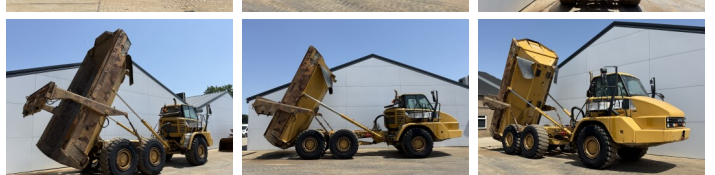

Caterpillar

Caterpillar 725

BOSS

MACHINERY

€ 52.500excl.

Year **2011**
Reference number **BM007723**
Hours **9.407**

Algemeen

Type **725**
Location **Veldhoven, Netherlands**
Certificaat **CE**

Description

Available at Boss Machinery! This Caterpillar 725 Dump Truck from 2011 has an engine power of 227 kW and counts 9407 operational hours. The total weight of this Caterpillar 725 is 22260 kg and the dimensions are 10.13 x 3.05 x 3.48. Furthermore, this 725 is equipped with Air Conditioning, Body heating, Central greasing. The Caterpillar Dump Truck also has a CE marking. Do you want more information or do you want to try the Caterpillar 725 at our yard? Please let us know.

Maten / Gewichten

Weight: **22260**
L*W*H: **10.13 x 3.05 x 3.48**

Technische informatie

Drive configurations **6x6**

Motor informatie

Engine brand: **Caterpillar**
Engine model: **C11**
Cylinders: **6**
Turbo
Capacity in kW: **227**

Banden / Rupsen

15% 15% **23.5R25**
15% 15% **23.5R25**
15% 15% **23.5R25**

Opties

Air Conditioning
Body heating
Central greasing