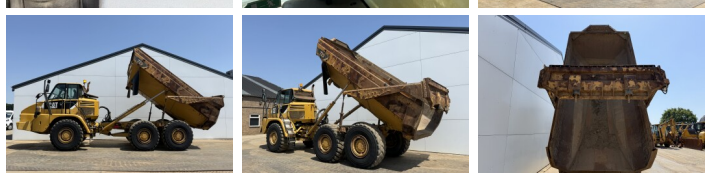

Caterpillar

Caterpillar 725

BOSS

MACHINERY

€ 52.500excl.

Year **2011**
Reference number **BM007723**
Hours **9.407**

Algemeen

Type **725**
Location **Veldhoven, Netherlands**
Certificaat **CE**

Description

Available at Boss Machinery! This Caterpillar 725 Dump Truck from 2011 has an engine power of 227 kW and counts 9407 operational hours. The total weight of this Caterpillar 725 is 22260 kg and the dimensions are 10.13 x 3.05 x 3.48. Furthermore, this 725 is equipped with Air Conditioning, Body heating, Central greasing. The Caterpillar Dump Truck also has a CE marking. Do you want more information or do you want to try the Caterpillar 725 at our yard? Please let us know.

Maten / Gewichten

Weight: **22260**
L*W*H: **10.13 x 3.05 x 3.48**

Technische informatie

Drive configurations **6x6**

Motor informatie

Engine brand: **Caterpillar**
Engine model: **C11**
Cylinders: **6**
Turbo
Capacity in kW: **227**

Banden / Rupsen

15% 15% **23.5R25**
15% 15% **23.5R25**
15% 15% **23.5R25**

Opties

Air Conditioning
Body heating
Central greasing