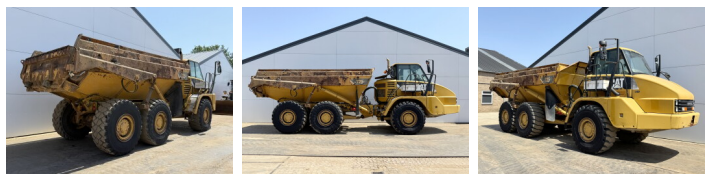

Caterpillar

Caterpillar 725

BOSS

MACHINERY

€ 52.500excl.

Year **2011**
Reference number **BM007723**
Hours **9.407**

Algemeen

Type **725**
Location **Veldhoven, Netherlands**
Certificaat **CE**

Description

Available at Boss Machinery! This Caterpillar 725 Dump Truck from 2011 has an engine power of 227 kW and counts 9407 operational hours. The total weight of this Caterpillar 725 is 22260 kg and the dimensions are 10.13 x 3.05 x 3.48. Furthermore, this 725 is equipped with Air Conditioning, Body heating, Central greasing. The Caterpillar Dump Truck also has a CE marking. Do you want more information or do you want to try the Caterpillar 725 at our yard? Please let us know.

Maten / Gewichten

Weight: **22260**
L*W*H: **10.13 x 3.05 x 3.48**

Technische informatie

Drive configurations **6x6**

Motor informatie

Engine brand: **Caterpillar**
Engine model: **C11**
Cylinders: **6**
Turbo
Capacity in kW: **227**

Banden / Rupsen

15% 15% **23.5R25**
15% 15% **23.5R25**
15% 15% **23.5R25**

Opties

Air Conditioning
Body heating
Central greasing