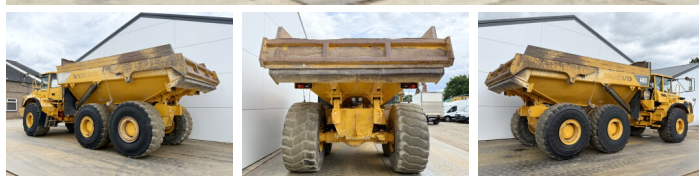

Opties

Heated Seat