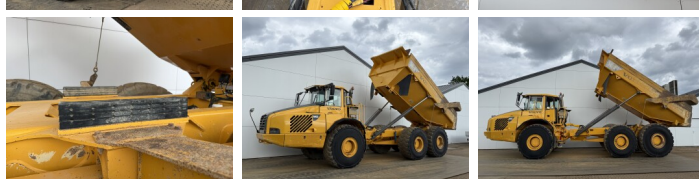

Opties

Heated Seat