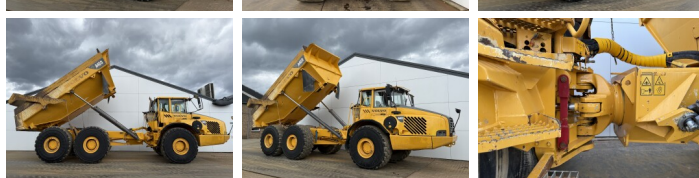

Opties

Heated Seat