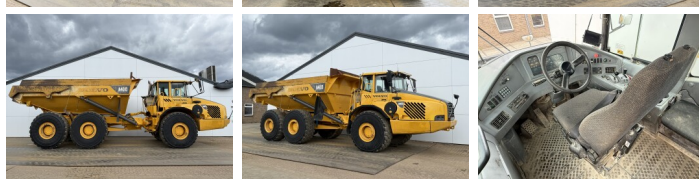

Opties

Heated Seat