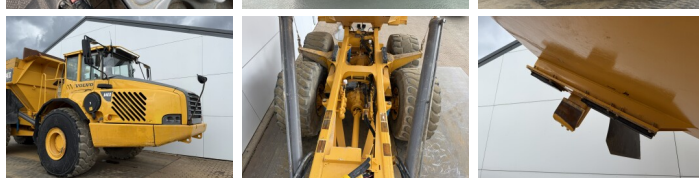

Opties

Heated Seat